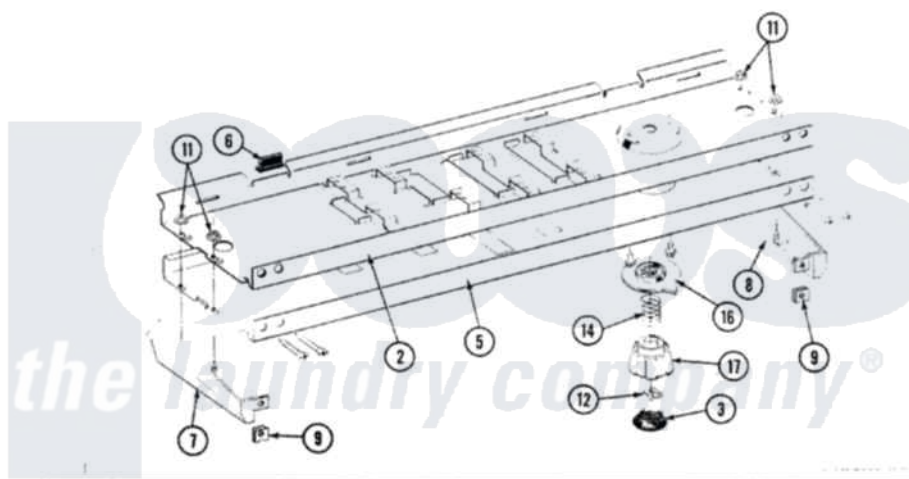

Maytag A8340 04 - CONTROL PANEL

SECTION: CONTROL PANEL

MODEL: A8340

Issue Date: 6/90

24

Maytag [Residential Maytag A8340 Washer Parts](#) Parts Diagram 04 - CONTROL PANEL

[Click on the part number to view part](#)

Item	Original Part Number	Replaced By	Status	Part Description
1	212942	22001619		Tube, Water Level Switch
2	214809			Back Up Plate
"	210932			Screw, No.8 X 9/16 Ctsk Note: Screw, Inlet Duct
3	215821		Not Available	CAP, KNOB
4	410296	596669		Clamp, Manifold
5	207407		Not Available	CONTROL PANEL
"	210932			Screw, No.8 X 9/16 Ctsk Note: Screw, Inlet Duct
6	214897			Pad, Control Panel
7	207215		Not Available	END CAP LH
8	207216		Not Available	END CAP RH
9	214894			Fastener, End Cap
10	211168	W10139210		Screw, 8-18 X 5/16
"	207362		Not Available	INFINITE LEVEL PRESSURE SWITCH
11	214872			Palnut, End Cap Note: Nut, Lamp Holder

12	211605		Bezel, Timer Dial
13	213117	67006908	Screw, Ice Rack
"	207370		Speed Control Switch - 2 Butto
14	211065		Spring, Index Wheel
15	207373		Timer
"	213966	3400014	Screw
16	215827	Not Available	TIMER DIAL SKIRT
17	215828		Knob, Timer
18	205033	22205033	Motor- Tim
19	213117	67006908	Screw, Ice Rack
"	207367	Not Available	TEMP CONTROL SWITCH - 4 BUTTON
20	207381	Not Available	WIRE HARNESS