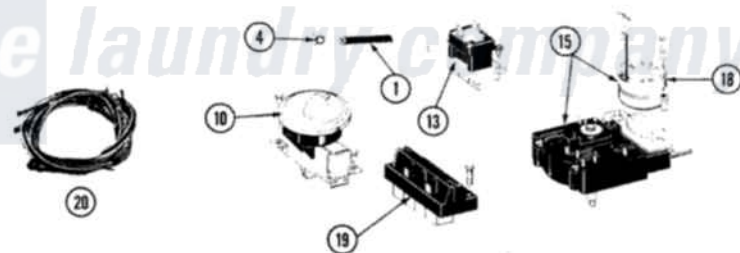

Maytag A8340 04 - CONTROL PANEL

SECTION: CONTROL PANEL

MODEL: A8340

Issue Date: 6/90

24

Maytag [Residential Maytag A8340 Washer Parts](#) Parts Diagram 04 - CONTROL PANEL

[Click on the part number to view part](#)

Item	Original Part Number	Replaced By	Status	Part Description
1	212942	22001619		Tube, Water Level Switch
2	214809			Back Up Plate
"	210932			Screw, No.8 X 9/16 Ctsk Note: Screw, Inlet Duct
3	215821		Not Available	CAP, KNOB
4	410296	596669		Clamp, Manifold
5	207407		Not Available	CONTROL PANEL
"	210932			Screw, No.8 X 9/16 Ctsk Note: Screw, Inlet Duct
6	214897			Pad, Control Panel
7	207215		Not Available	END CAP LH
8	207216		Not Available	END CAP RH
9	214894			Fastener, End Cap
10	211168	W10139210		Screw, 8-18 X 5/16
"	207362		Not Available	INFINITE LEVEL PRESSURE SWITCH
11	214872			Palnut, End Cap Note: Nut, Lamp Holder

12	211605		Bezel, Timer Dial
13	213117	67006908	Screw, Ice Rack
"	207370		Speed Control Switch - 2 Butto
14	211065		Spring, Index Wheel
15	207373		Timer
"	213966	3400014	Screw
16	215827	Not Available	TIMER DIAL SKIRT
17	215828		Knob, Timer
18	205033	22205033	Motor- Tim
19	213117	67006908	Screw, Ice Rack
"	207367	Not Available	TEMP CONTROL SWITCH - 4 BUTTON
20	207381	Not Available	WIRE HARNESS