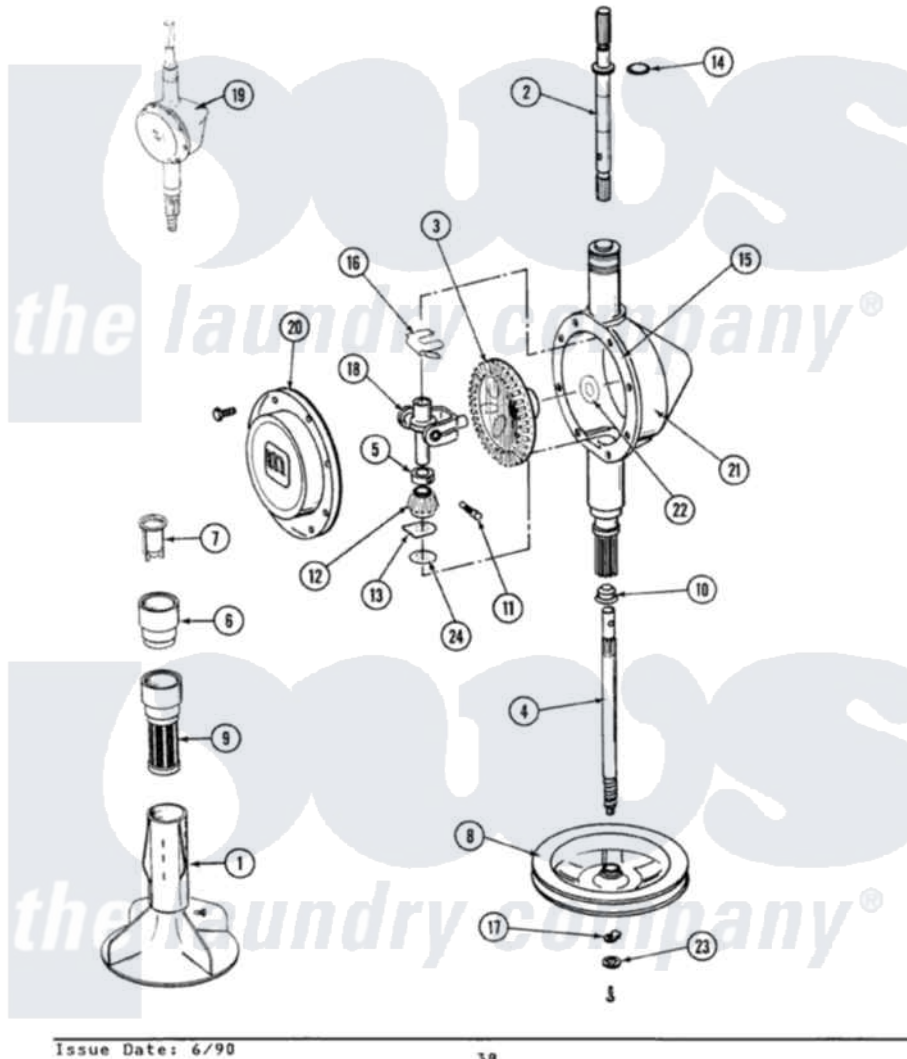

Maytag A8340 05 - ORBITAL TRANSMISSION

SECTION: ORBITAL TRANSMISSION
MODEL: ALL MODELS

Issue Date: 6/90

38

Maytag [Residential Maytag A8340 Washer Parts](#) Parts Diagram 05 - ORBITAL TRANSMISSION
Click on the part number to view part

Item	Original Part Number	Replaced By	Status	Part Description
1	206478		Not Available	SCREW & WASHER FOR AGITATOR
"	207538			Agitator W/Lock Screw
2	207153	6-2097820		Kit- Shaft
3	206713	6-2067130		Gear- Beve
4	215411	12001451		Ctr Shaft W/Collar Andkeeper-Sha
5	215415		Not Available	COLLAR, LOWER
6	215721			Dispensing Cap
7	215733			Dispensing Cup
8	211059	6-2301530		Pulley
9	Y207427			Lint Filter Shallow
10	206602	207843		Lip Seal Repair Kit
11	Y206629			Pin, Collar
12	215401	W10221114		Pinion
13	215395			Plate, Clutch
14	210690			Seal, Rubber

15	Y058700	675652	Adhesive
16	215581		Spring, Agitator Shaft
17	211375	681582	Screw
"	211089		Lug, Stop Pulley
18	206685	6-2066850	Yoke
19	206708	6-2097790	Transmison
20	206628		Cover, Transmission
"	215417	Not Available	SCREW, TRANSMISSION COVER
21	206625	6-2097790	Transmison
22	215394		Washer, Bevel Gear
23	211090	22003555	Washer, Stop Lug
24	211483	6-2114830	Washer- SP