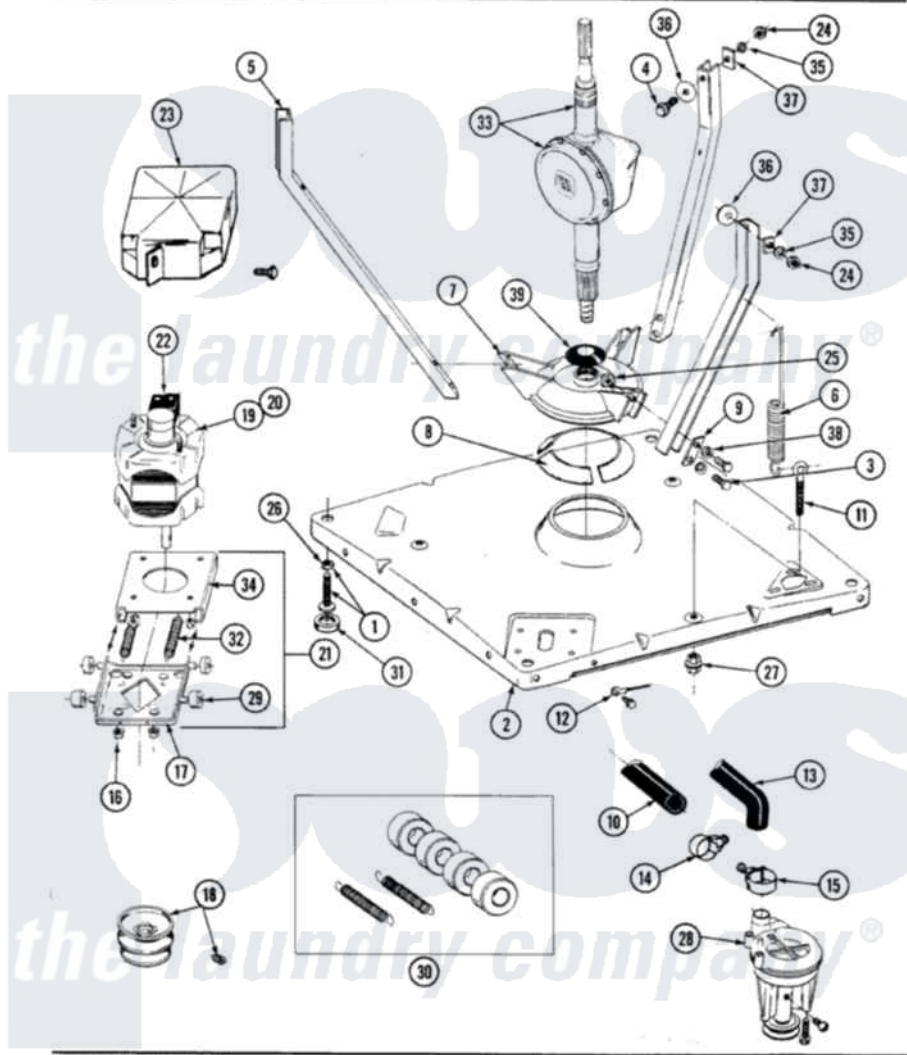

# Maytag A8420 01 - BASE, PUMP, MOTOR & COMPONENTS

SECTION: BASE, PUMP, MOTOR & COMPONENTS  
 MODEL: ALL MODELS

Issue Date: 6/90

40

Maytag [Residential Maytag A8420 Washer Parts](#) Parts Diagram 01 - BASE, PUMP, MOTOR & COMPONENTS  
 Click on the part number to view part

Item	Original Part Number	Replaced By	Status	Part Description
1	Y302699	<a href="#">22003428</a>		Leg, Adjustable
2	<a href="#">203274</a>			Base With Damper Pads
3	<a href="#">Y015627</a>			Screw- Hex
4	205254	<a href="#">W10175938</a>		Bolt
"	200744	<a href="#">W10175939</a>		Bolt
5	213100		Not Available	PART NOT USED
6	<a href="#">213054</a>			Centering Spring - 3 Used
7	<a href="#">203725</a>			Damper W/Bolt And Clip
8	<a href="#">203956</a>			Damper Pad Kit
9	<a href="#">213073</a>			Washer, Double Brace
10	214767	<a href="#">22001448</a>		Hose, Pump
11	213120	<a href="#">216416</a>		Bolt, Eye/Centering Spring
12	210186	<a href="#">3370225</a>		Screw
"	<a href="#">204807</a>			Ground Wire, Supp. Plte To Top Cover
13	<a href="#">Y212989</a>			Hose, Outer Tub To Pump
14	200461	<a href="#">285655</a>		Clamp, Hose