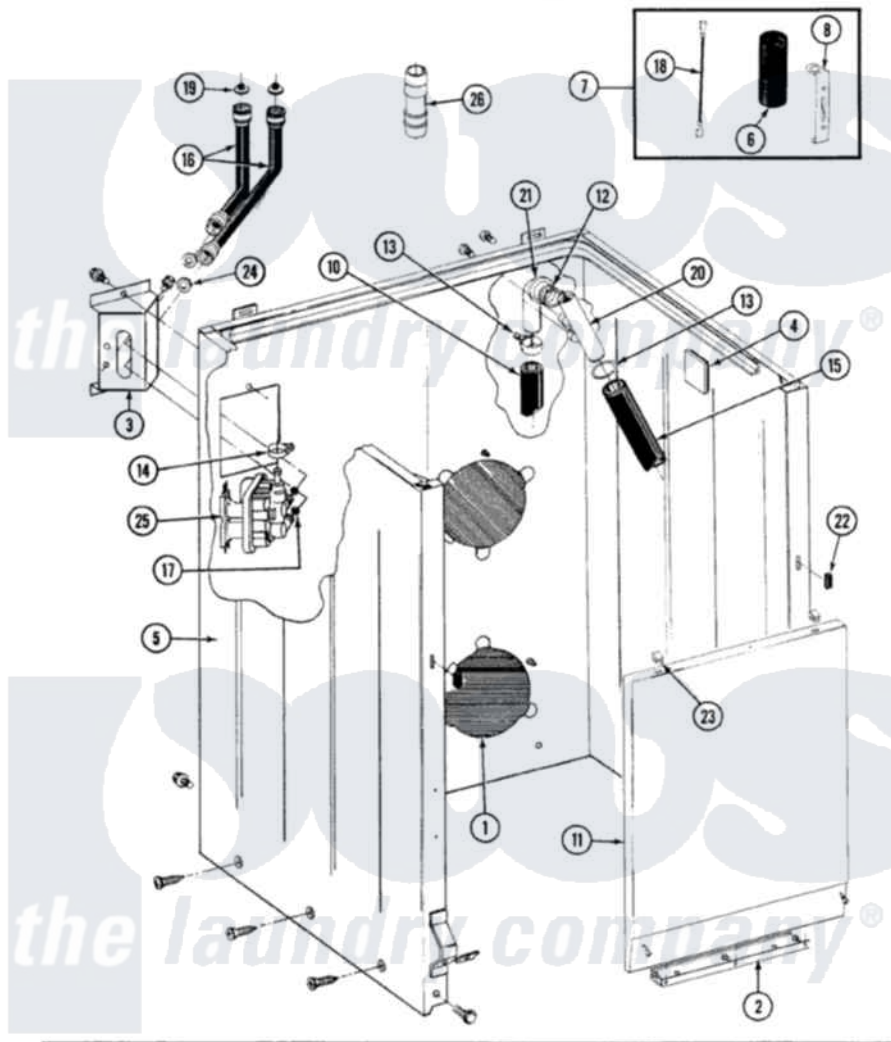

Maytag A8420 02 - CABINET, WATER VALVE, HOSES & FRNT PANEL

SECTION: CABINET, WATER VALVE, HOSES & FRONT PANEL

MODEL: ALL MODELS

Issue Date: 6/90

32

Maytag Residential Maytag A8420 Washer Parts Parts Diagram 02 - CABINET, WATER VALVE, HOSES & FRNT PANEL

Click on the part number to view part

Item	Original Part Number	Replaced By	Status	Part Description
1	211294	90767		Screw, 8A X 3/8 HeX Washer Head Tapping
"	211878		Not Available	PLATE, ACCESS
2	211294	90767		Screw, 8A X 3/8 HeX Washer Head Tapping
"	213846			Guard, Belt
3	212276	W10116760		Screw
"	214812	22002361		Bracket, Water Valve
4	215058			Pad, Cabinet Bumper
5	203319	22203319		Cabinet
"	204439			Screw And Fstner Assembly
"	213122	27001200		Screw
"	213121	3400111		Screw, 12-14 X 5/8
"	213007			Xfor Cabinet See Cabinet, Back
6	Y200832			Capacitor
7	206103			Capacitor Kit

8	211149		Clip, Capacitor
NI	202861	202860	Inlet Hose Assembly
10	216017		Hose, Drain
"	Y059149		(7/8" I.D. CARTON OF 50 FT.)
"	215279	22003410	Hose, Drain
11	212998	Not Available	PANEL, FRONT (WHT)
12	214765		Gasket, Siphon Break
13	200908	285655	Clamp, Hose
"	200461	285655	Clamp, Hose
14	201575		Clamp, Hose
15	214767	22001448	Hose, Pump
16	200688	76314	Hose, Inlet 6 Ft. Hose With Elbow
"	200672	76314	Hose, Inlet 6 Ft. Hose With Elbow
"	200681	21001467	Hose- 10'
"	202860		Inlet Hose Assembly
"	205828	202860	Inlet Hose Assembly
17	214337	96160	Screen
18	203237		No.17 Wire With Terminal
19	200961	12001413	Strainer And Washer Kit
20	Y014874		Screw, Idler Arm And Sleeve
"	206638		Siphon Break
21	Y216016	W10116738	Elbow
"	214764	208847	Elbow
22	214376	22002331	Spacer, Front Panel
23	212982	22001650	Fastener, Spring
24	Y013783		Washer, Inlet Hose
25	205613		Water Valve
"	212276	W10116760	Screw
26	Y216015		Coupling, Hose