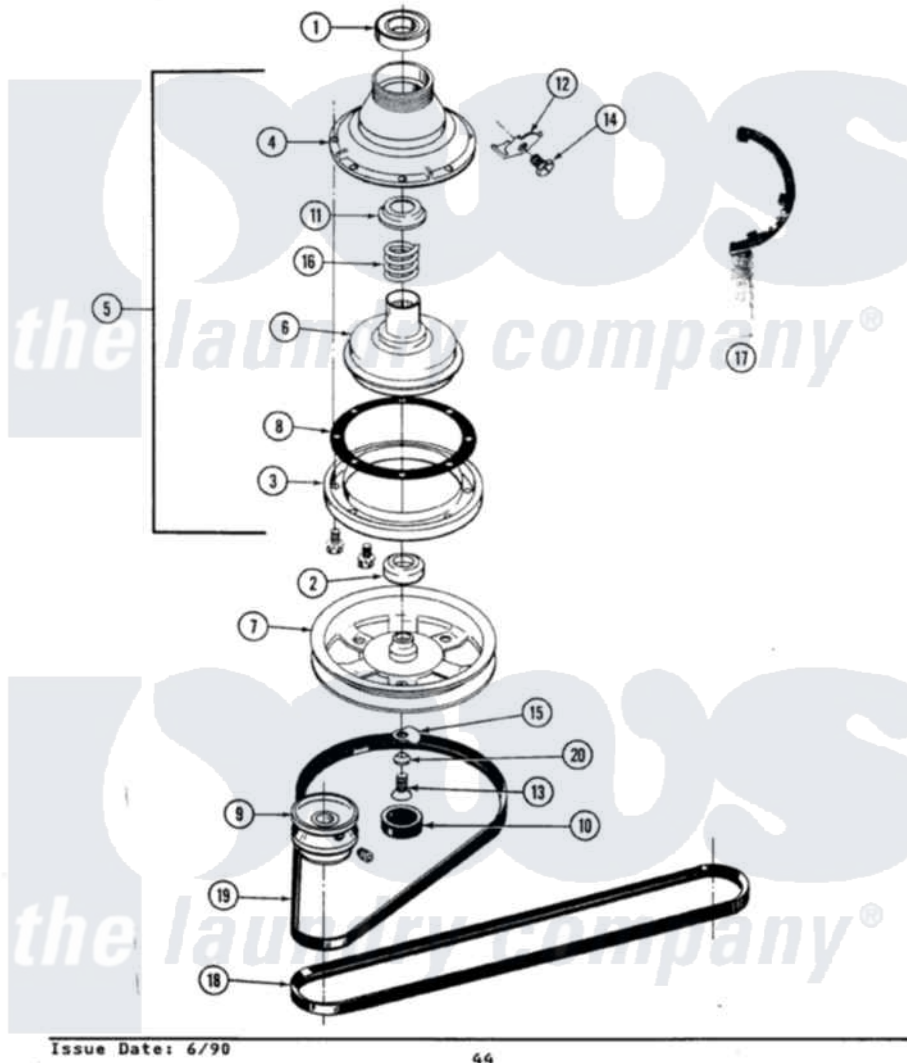

Maytag A8420 03 - CLUTCH, BRAKE & BELTS

SECTION: CLUTCH, BRAKE & BELTS
 MODEL: ALL MODELS

Maytag Residential Maytag A8420 Washer Parts Parts Diagram 03 - CLUTCH, BRAKE & BELTS
 Click on the part number to view part

Item	Original Part Number	Replaced By	Status	Part Description
1	Y200720	22003441		Bearing, Rear
2	200835			Bearing, Brake Rotor
3	211043	6-2011900		Brake Asse
"	211000			SCREW, BRAKE DRUM (HEX HEAD)
4	211045	6-2011900		Brake Asse
5	201190	6-2011900		Brake Asse
6	201126	6-2011900		Brake Asse
7	211059	6-2301530		Pulley
8	211042	6-2011900		Brake Asse
9	Y053241			Set Screw, Motor Pulley
"	200816	6-2008160		Pulley- MO
10	211038		Not Available	CAP, OIL RETAINER
11	211039	6-2011900		Brake Asse
12	213325			Clip, Retaining
13	211375	681582		Screw
14	213326			Bolt, Sems Retaining Clip

15	211089		Lug, Stop Pulley
16	211041	6-2011900	Brake Asse
17	Y038315	038315	Tool
18	211124		Part Not Used
19	211125		V Belt, Drive Pulley
20	211090	22003555	Washer, Stop Lug