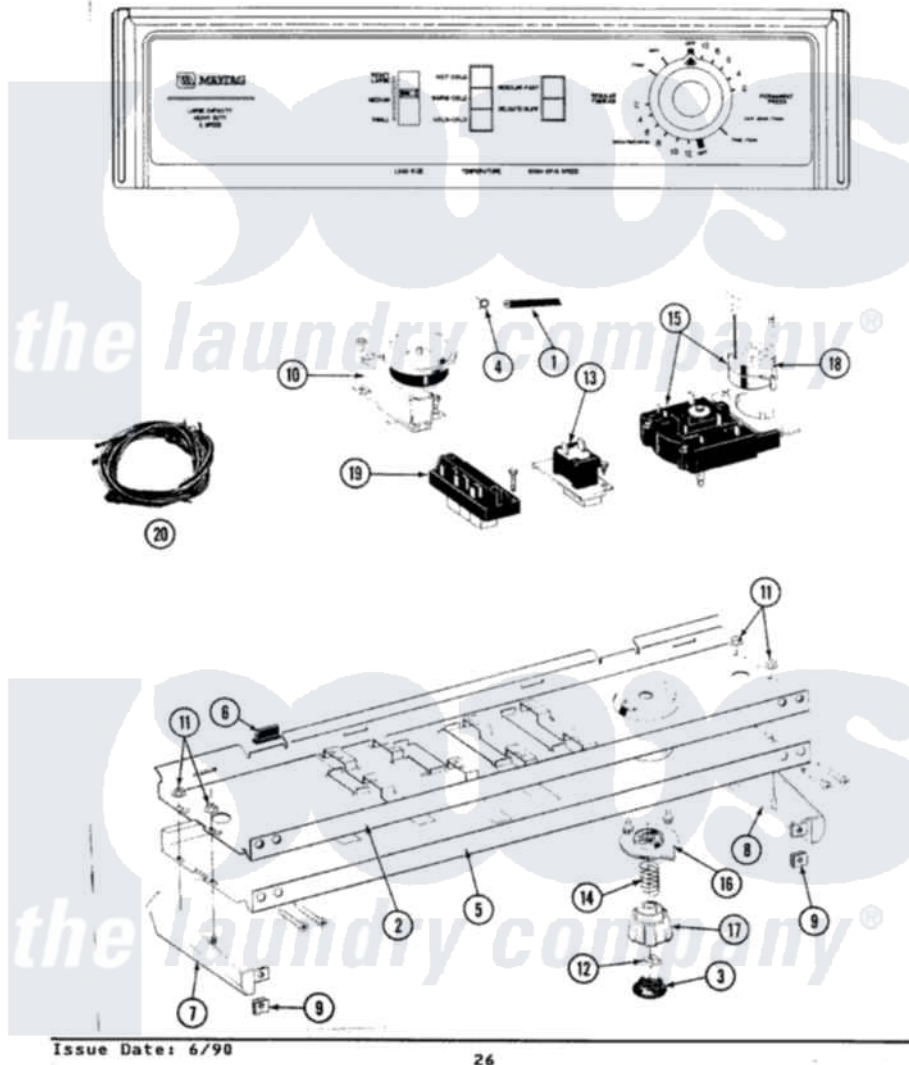

Maytag A8420 04 - CONTROL PANEL

SECTION: CONTROL PANEL
MODEL: A8420 A8440

Issue Date: 6/90

26

Maytag [Residential Maytag A8420 Washer Parts](#) Parts Diagram 04 - CONTROL PANEL
Click on the part number to view part

Item	Original Part Number	Replaced By	Status	Part Description
1	212942	22001619		Tube, Water Level Switch
2	214809			Back Up Plate
"	210932			Screw, No.8 X 9/16 Ctsk Note: Screw, Inlet Duct
3	215821		Not Available	CAP, KNOB
4	410296	596669		Clamp, Manifold
5	207404		Not Available	CONTROL PANEL
"	210932			Screw, No.8 X 9/16 Ctsk Note: Screw, Inlet Duct
6	214897			Pad, Control Panel
7	207215		Not Available	END CAP LH
8	207216		Not Available	END CAP RH
9	214894			Fastener, End Cap
10	211168	W10139210		Screw, 8-18 X 5/16
"	207362		Not Available	INFINITE LEVEL PRESSURE SWITCH
11	214872			Palnut, End Cap Note: Nut, Lamp Holder

12	211605		Bezel, Timer Dial
13	213117	67006908	Screw, Ice Rack
"	207370		Speed Control Switch - 2 Butto
14	211065		Spring, Index Wheel
15	207374	Not Available	TIMER
"	213966	3400014	Screw
16	215827	Not Available	TIMER DIAL SKIRT
17	215828		Knob, Timer
18	205033	22205033	Motor- Tim
19	213117	67006908	Screw, Ice Rack
"	207368	Not Available	TEMP CONTROL SWITCH - 3 BUTTON
20	207384	Not Available	WIRE HARNESS