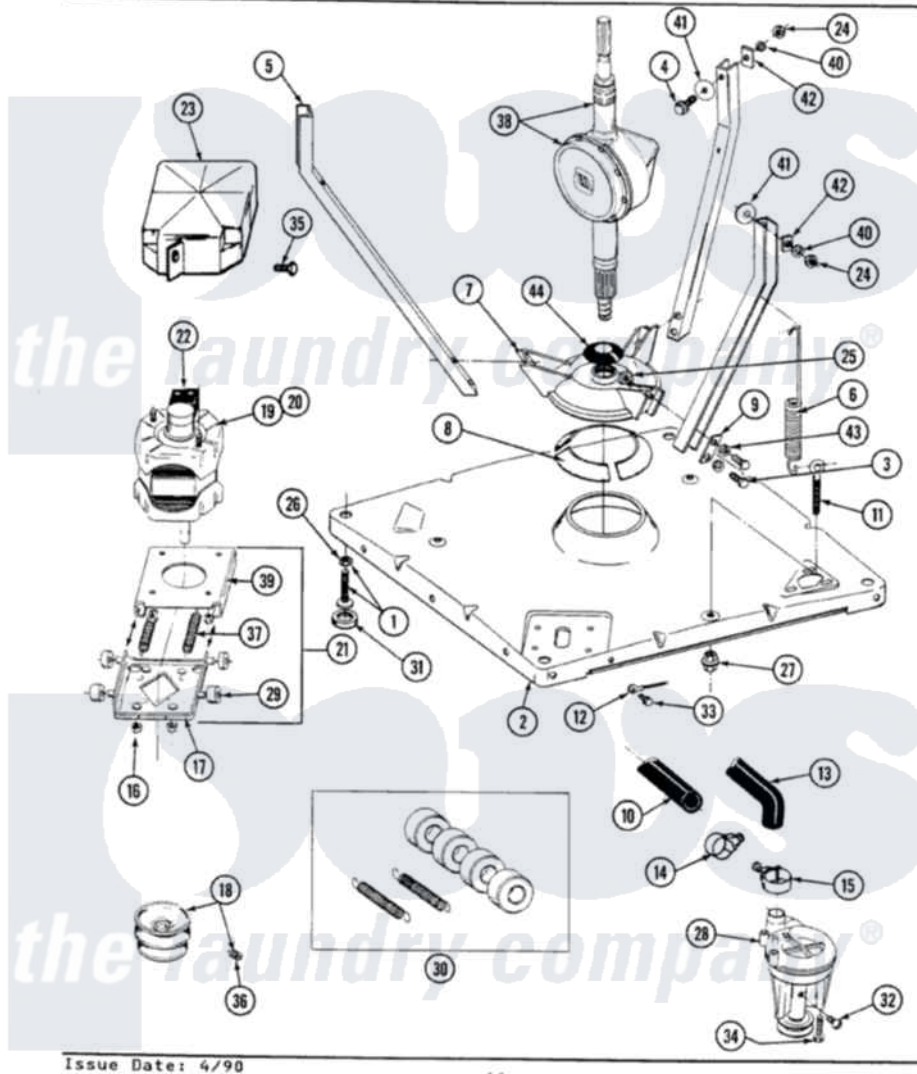

Maytag A8500 01 - BASE, PUMP, MOTOR & COMPONENTS

SECTION: BASE, PUMP, MOTOR & COMPONENTS
 MODEL: ALL MODELS

Maytag Residential Maytag A8500 Washer Parts Parts Diagram 01 - BASE, PUMP, MOTOR & COMPONENTS
 Click on the part number to view part

Item	Original Part Number	Replaced By	Status	Part Description
1	Y302699	22003428		Leg, Adjustable
2	203274			Base With Damper Pads
3	Y015627			Screw- Hex
4	205254	W10175938		Bolt
"	200744	W10175939		Bolt
5	213053			Brace, Tub Part Not Used
6	213054			Centering Spring - 3 Used
7	203725			Damper W/Bolt And Clip
8	203956			Damper Pad Kit
9	213073			Washer, Double Brace
10	214767	22001448		Hose, Pump
11	213120	216416		Bolt, Eye/Centering Spring
12	204807			Ground Wire, Supp. Plte To Top Cover
13	213045			Hose, Outer Tub Part Not Used
14	200461	285655		Clamp, Hose