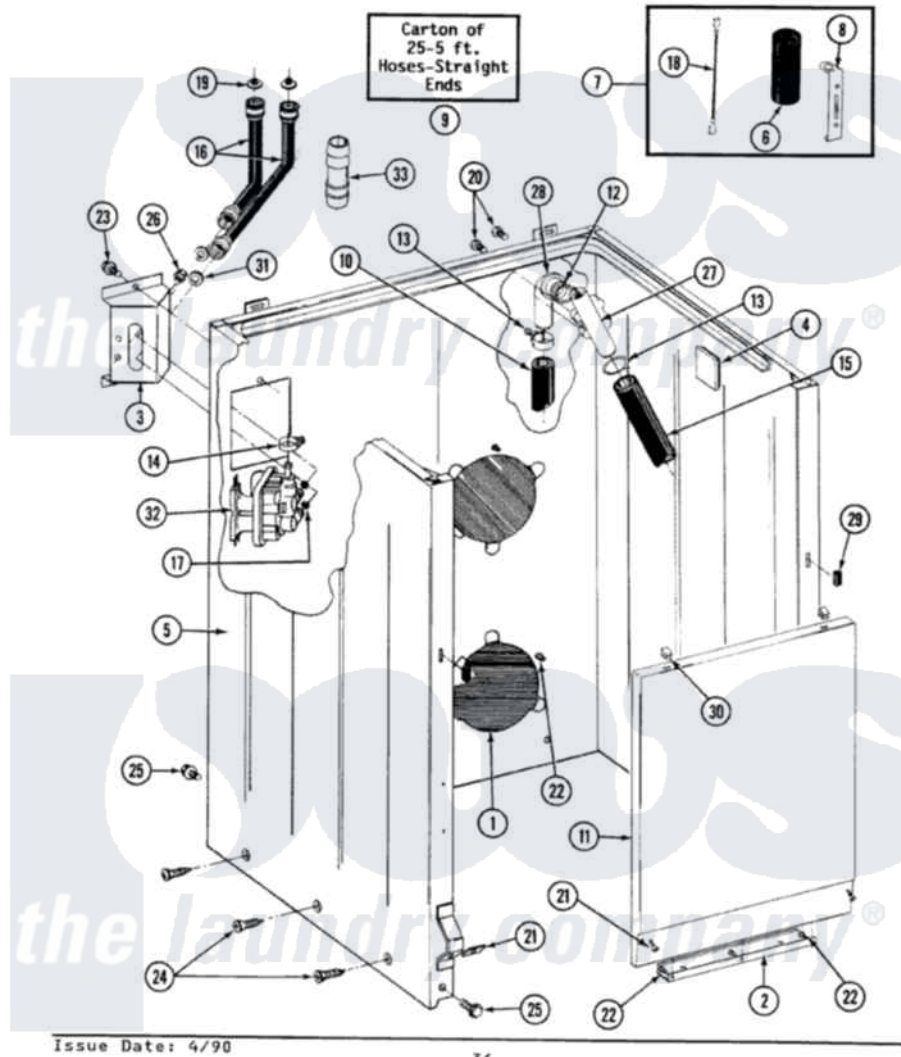

Maytag A8500 02 - CABINET, WATER VALVE, HOSES & FRNT PANEL

SECTION: CABINET, WATER VALVE, HOSES & FRONT PANEL
 MODEL: ALL MODELS

Maytag Residential Maytag A8500 Washer Parts Parts Diagram 02 - CABINET, WATER VALVE, HOSES & FRNT PANEL

Click on the part number to view part

Item	Original Part Number	Replaced By	Status	Part Description
1	211878		Not Available	PLATE, ACCESS
2	213846			Guard, Belt
3	214812	22002361		Bracket, Water Valve
4	215058			Pad, Cabinet Bumper
5	203319M		Not Available	CABINET-HARVEST WHEAT
"	203319	22203319		Cabinet
"	203319L		Not Available	(ALMOND)
6	Y200832			Capacitor
7	206103			Capacitor Kit
8	211149			Clip, Capacitor
9	202861	202860		Inlet Hose Assembly
10	215279	22003410		Hose, Drain
"	Y059149			(7/8" I.D. CARTON OF 50 FT.)
"	216017			Hose, Drain
11	212998		Not Available	PANEL, FRONT (WHT)

"	212998M		Not Available	FRONT PANEL-HARVEST WHEAT
"	212998L		Not Available	FRONT PANEL-ALMOND
12	214765			Gasket, Siphon Break
13	200461	285655		Clamp, Hose
"	200908	285655		Clamp, Hose
14	201575			Clamp, Hose
15	214767	22001448		Hose, Pump
16	200672	76314		Hose, Inlet 6 Ft. Hose With Elbow
"	200688	76314		Hose, Inlet 6 Ft. Hose With Elbow
"	200681	21001467		Hose- 10'
"	205828	202860		Inlet Hose Assembly
"	202860			Inlet Hose Assembly
17	214337	96160		Screen
18	203237			No. 17 Wire With Terminal
19	200961	12001413		Strainer And Washer Kit
20	Y014874			Screw, Idler Arm And Sleeve
21	204439			Screw And Fstner Assembly
22	211294	90767		Screw, 8A X 3/8 HeX Washer Head Tapping
23	212276	W10116760		Screw
24	213007			Xfor Cabinet See Cabinet, Back
25	213121	3400111		Screw, 12-14 X 5/8
"	213122	27001200		Screw
26	Y313561			Screw---NA
27	206638			Siphon Break
28	214764	208847		Elbow
"	Y216016	W10116738		Elbow
29	214376	22002331		Spacer, Front Panel
30	212982	22001650		Fastener, Spring
31	Y013783			Washer, Inlet Hose
32	205613			Water Valve
33	Y216015			Coupling, Hose