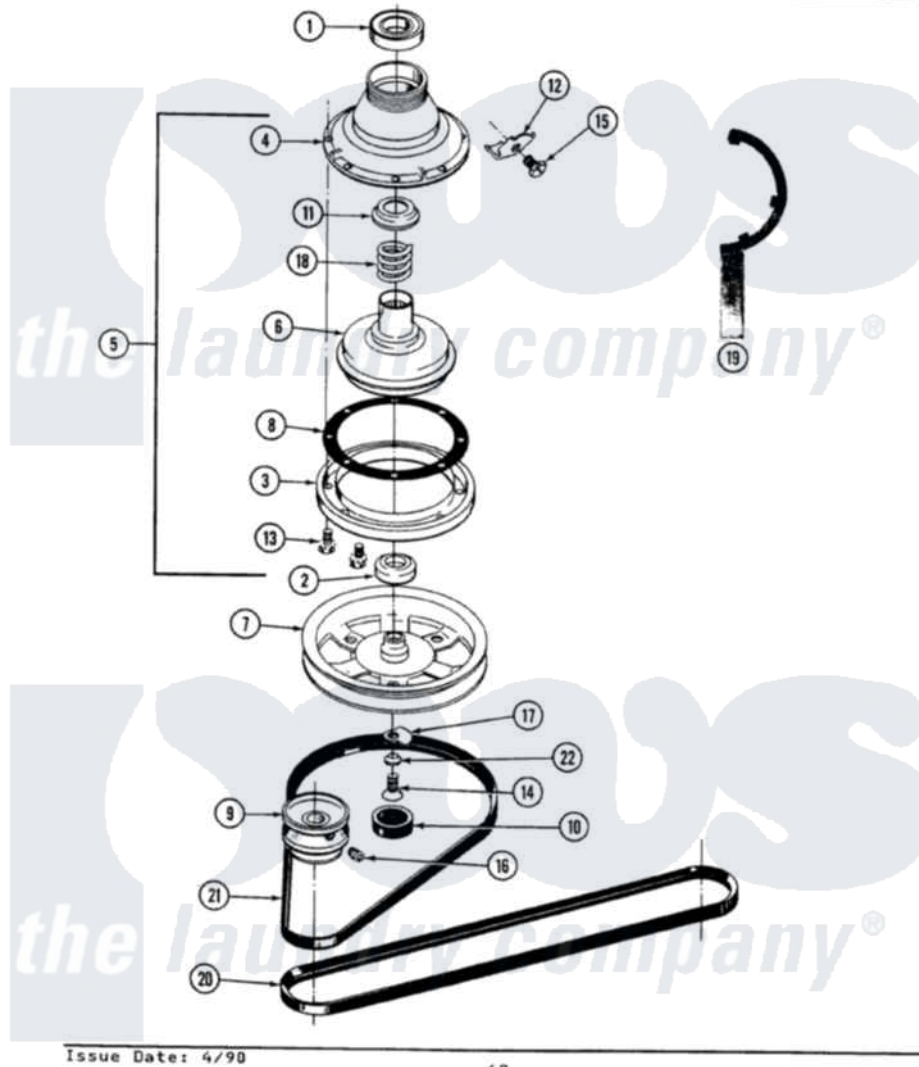

Maytag A8500 03 - CLUTCH, BRAKE & BELTS

SECTION: CLUTCH, BRAKE & BELTS
 MODEL: ALL MODELS

Maytag Residential Maytag A8500 Washer Parts Parts Diagram 03 - CLUTCH, BRAKE & BELTS
 Click on the part number to view part

Item	Original Part Number	Replaced By	Status	Part Description
1	Y200720	22003441		Bearing, Rear
2	200835			Bearing, Brake Rotor
3	211043	6-2011900		Brake Asse
4	211045	6-2011900		Brake Asse
5	201190	6-2011900		Brake Asse
6	201126	6-2011900		Brake Asse
7	211059	6-2301530		Pulley
8	211042	6-2011900		Brake Asse
9	200816	6-2008160		Pulley- MO
10	211038		Not Available	CAP, OIL RETAINER
11	211039	6-2011900		Brake Asse
12	213325			Clip, Retaining
13	211000			SCREW, BRAKE DRUM (HEX HEAD)
14	211375	681582		Screw
15	213326			Bolt, Sems Retaining Clip
16	Y053241			Set Screw, Motor Pulley

17	211089		Lug, Stop Pulley
18	211041	6-2011900	Brake Asse
19	Y038315	038315	Tool
20	211124		Part Not Used
21	211125		V Belt, DiVe Pulley
22	211090	22003555	Washer, Stop Lug