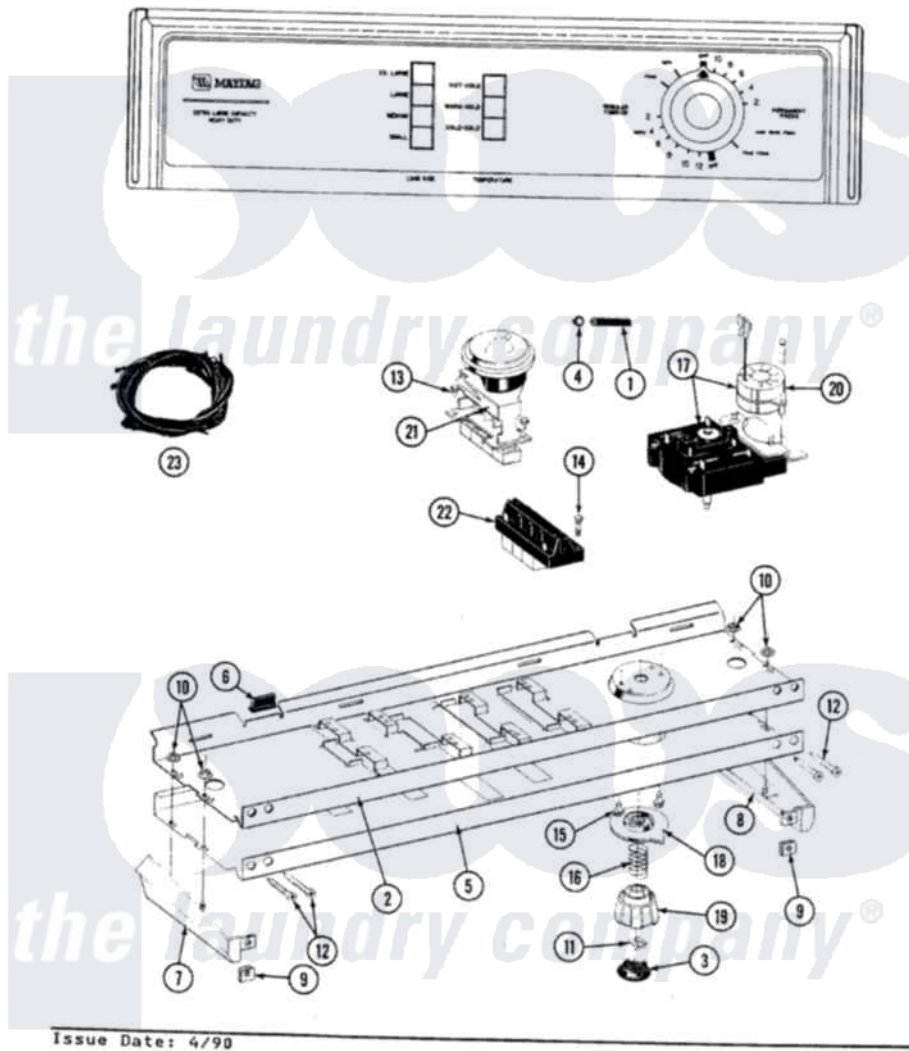

# Maytag A8500 04 - CONTROL PANEL

SECTION: CONTROL PANEL  
MODEL: A8500

Issue Date: 4/90

8

Maytag [Residential Maytag A8500 Washer Parts](#) Parts Diagram 04 - CONTROL PANEL  
Click on the part number to view part

Item	Original Part Number	Replaced By	Status	Part Description
1	212942	<a href="#">22001619</a>		Tube, Water Level Switch
2	<a href="#">214818</a>			Back Up Plate
3	215821		Not Available	CAP, KNOB
4	410296	<a href="#">596669</a>		Clamp, Manifold
5	207604		Not Available	CONTROL PANEL
6	<a href="#">214897</a>			Pad, Control Panel
7	207215		Not Available	END CAP LH
8	207216		Not Available	END CAP RH
9	<a href="#">214894</a>			Fastener, End Cap
10	<a href="#">214872</a>			Palnut, End Cap Note: Nut, Lamp Holder
11	<a href="#">211605</a>			Bezel, Timer Dial
12	<a href="#">210932</a>			Screw, No.8 X 9/16 Ctsk Note: Screw, Inlet Duct
13	211168	<a href="#">W10139210</a>		Screw, 8-18 X 5/16
14	213117	<a href="#">67006908</a>		Screw, Ice Rack
15	213966	<a href="#">3400014</a>		Screw

16	<a href="#">211065</a>		Spring, Index Wheel
17	<a href="#">207379</a>		Timer
18	215827	Not Available	TIMER DIAL SKIRT
19	<a href="#">215828</a>		Knob, Timer
20	205033	<a href="#">22205033</a>	Motor- Tim
21	<a href="#">207361</a>		4 Level Pressure Switch
22	207368	Not Available	TEMP CONTROL SWITCH - 3 BUTTON
23	<a href="#">207383</a>		Wire Harness