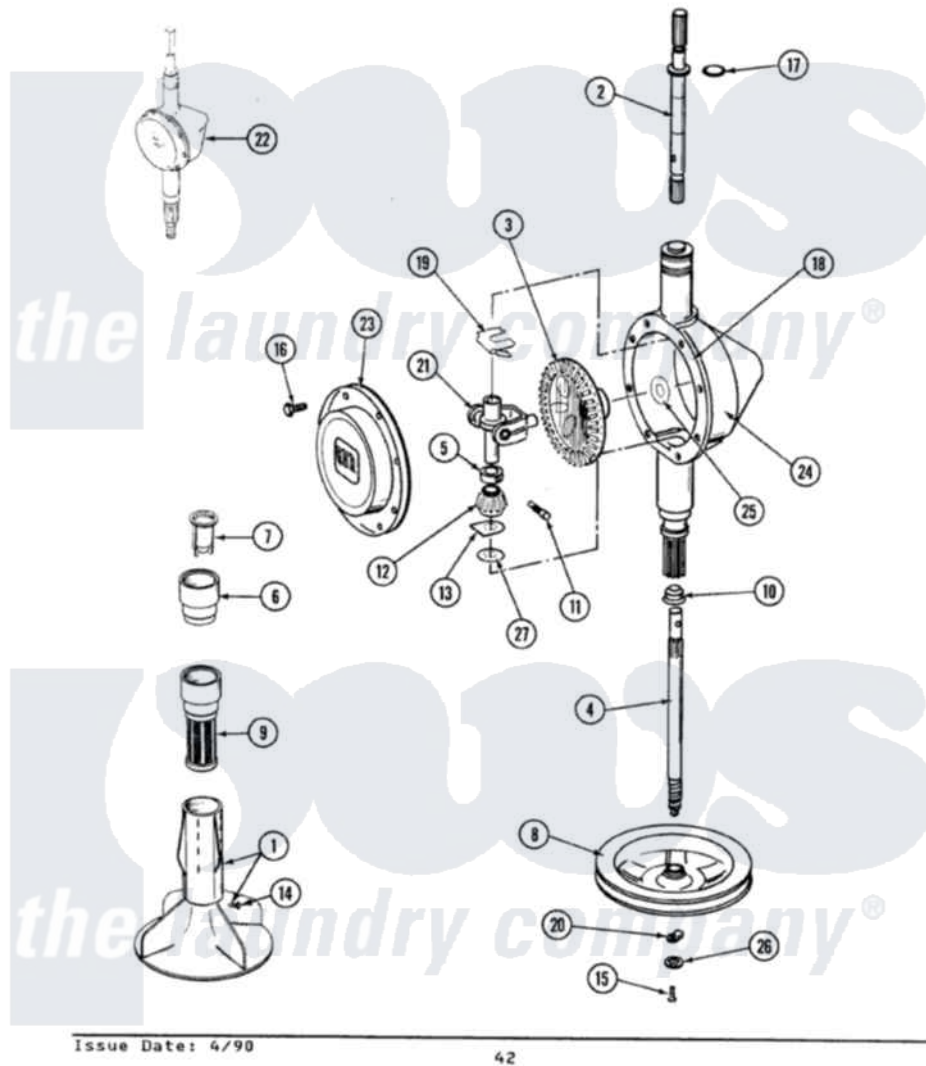

Maytag A8500 05 - ORBITAL TRANSMISSION

SECTION: ORBITAL TRANSMISSION
MODEL: ALL MODELS

Maytag Residential Maytag A8500 Washer Parts Parts Diagram 05 - ORBITAL TRANSMISSION
Click on the part number to view part

Item	Original Part Number	Replaced By	Status	Part Description
1	207228			Agitator W/Lock Screw
2	207153	6-2097820		Kit- Shaft
3	206713	6-2067130		Gear- Beve
4	215410	12001450		Ctr Shaft W/Collar Andkeeper-Dp
5	215415		Not Available	COLLAR, LOWER
7	215733			Dispensing Cup
8	211059	6-2301530		Pulley
9	207426			Lint Filter Deep
10	206602	207843		Lip Seal Repair Kit
11	Y206629			Pin, Collar
12	215401	W10221114		Pinion
13	215395			Plate, Clutch
14	206478		Not Available	SCREW & WASHER FOR AGITATOR
15	211375	681582		Screw
16	215417		Not Available	SCREW, TRANSMISSION

16	213417	Not Available	COVER
17	210690		Seal, Rubber
18	Y058700	675652	Adhesive
19	215581		Spring, Agitator Shaft
20	211089		Lug, Stop Pulley
21	206685	6-2066850	Yoke
22	206707	6-2097750	Trans Dee
23	206628		Cover, Transmission
24	206624	6-2097750	Trans Dee
25	215394		Washer, Bevel Gear
26	211090	22003555	Washer, Stop Lug
27	211483	6-2114830	Washer- SP