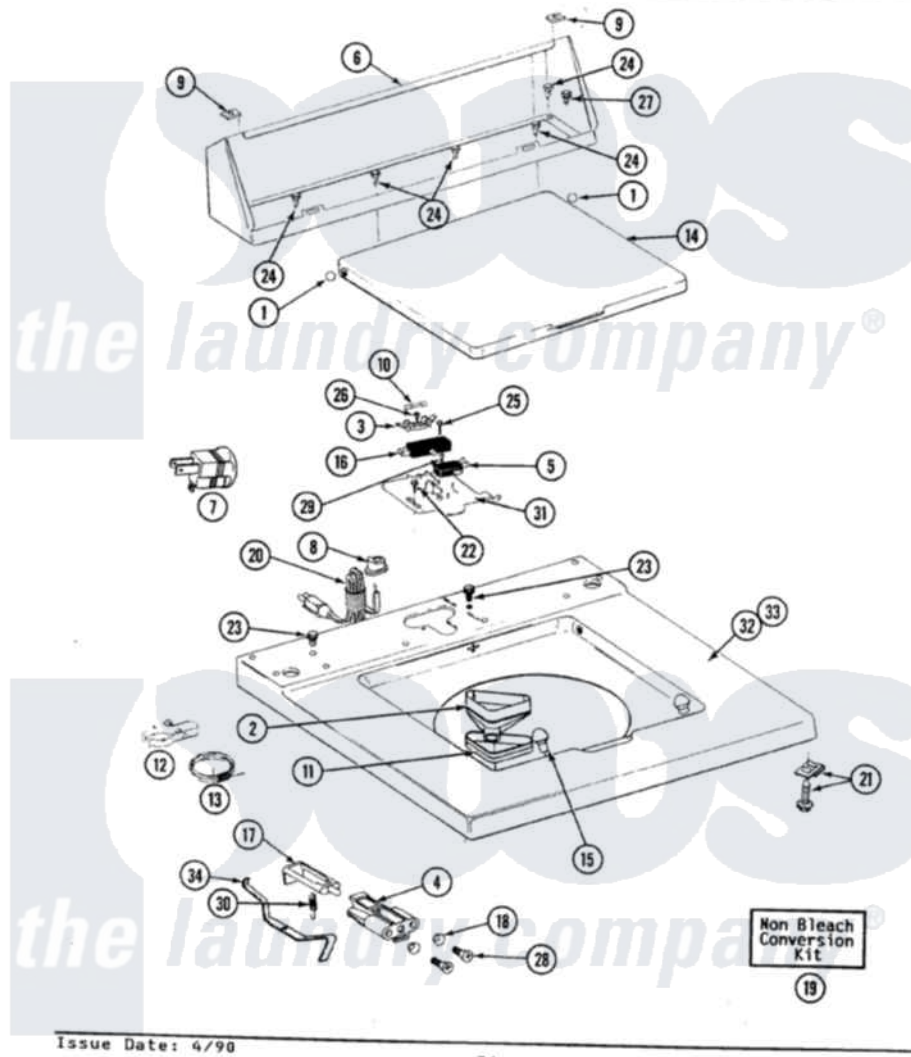

Maytag A8500 06 - TOP COVER, CONSOLE & LID SWITCH

SECTION: TOP COVER, CONSOLE & LID SWITCH
 MODEL: ALL MODELS

Issue Date: 4/98

34

Maytag Residential Maytag A8500 Washer Parts Parts Diagram 06 - TOP COVER, CONSOLE & LID SWITCH
 Click on the part number to view part

Item	Original Part Number	Replaced By	Status	Part Description
1	211726			Hinge, Ball Lid
2	215577			Bleach Inlet White
3	207167			Block, Fuse
4	216256		Not Available	BRACKET, UNBALANCE
"	214279	204968		Plunger And Bracket Assembly--W
5	207166			Switch, Check
6	205635			Console
7	Y201808			Converter
8	211881			Grommet, Cord Part Not Used-Gas Models Only
9	215075			Fastener, Control Panel To Console
10	207168	22001682		Switch Assembly, Lid W/4amp Fuse
11	214436			Gasket
12	301548			Clamp, Ground Wire
13	311155			Ground Wire And Clamp

14	212073		LID (WHITE)
15	212716		Bumper, Lid
16	205415	279347	Switch-Lid
17	215700		Not Available
	208591		Not Available
18	211500		Washer, Bracket To Top Cover
19	205997		Non-Bleach Conversion Kit
20	204590		Cord, Power
21	204445		Screw And Fastener Assembly
22	207159	489355	Screw, 8 X 1/2
23	210186	3370225	Screw
24	211294	90767	Screw, 8A X 3/8 HeX Washer Head Tapping
25	213501		Screw, No.6-20 X 1-1/8 Inch
26	215705	Y311711	Screw, Fuse Block
27	Y313559		Screw
28	910182	25-7809	Screw, No.6-20 1/2 Flthd Torx
29	912012	3400409	Screw
30	213720		Spring, Lid Switch
31	Y215699	22001678	Bracket, Switch And Fuse
32	207170		Top Cover
33	207172		Top Cover
"	207172L		Top Cover Assembly ALM---NA
34	215704		Lever, Unbalance