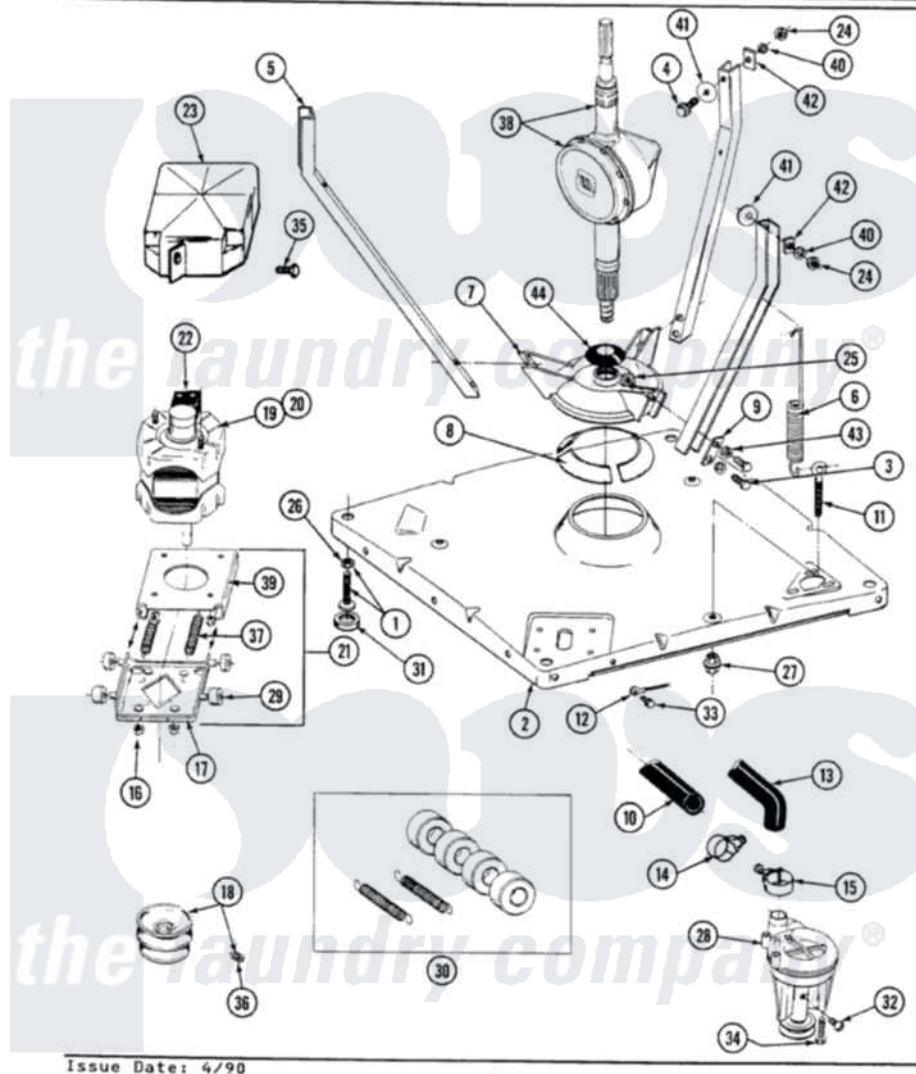

Maytag A8520 01 - BASE, PUMP, MOTOR & COMPONENTS

SECTION: BASE, PUMP, MOTOR & COMPONENTS
 MODEL: ALL MODELS

Maytag Residential Maytag A8520 Washer Parts Parts Diagram 01 - BASE, PUMP, MOTOR & COMPONENTS
 Click on the part number to view part

Item	Original Part Number	Replaced By	Status	Part Description
1	Y302699	22003428		Leg, Adjustable
2	203274			Base With Damper Pads
3	Y015627			Screw- Hex
4	205254	W10175938		Bolt
"	200744	W10175939		Bolt
5	213053			Brace, Tub Part Not Used
6	213054			Centering Spring - 3 Used
7	203725			Damper W/Bolt And Clip
8	203956			Damper Pad Kit
9	213073			Washer, Double Brace
10	214767	22001448		Hose, Pump
11	213120	216416		Bolt, Eye/Centering Spring
12	204807			Ground Wire, Supp. Plte To Top Cover
13	213045			Hose, Outer Tub Part Not Used
14	200461	285655		Clamp, Hose