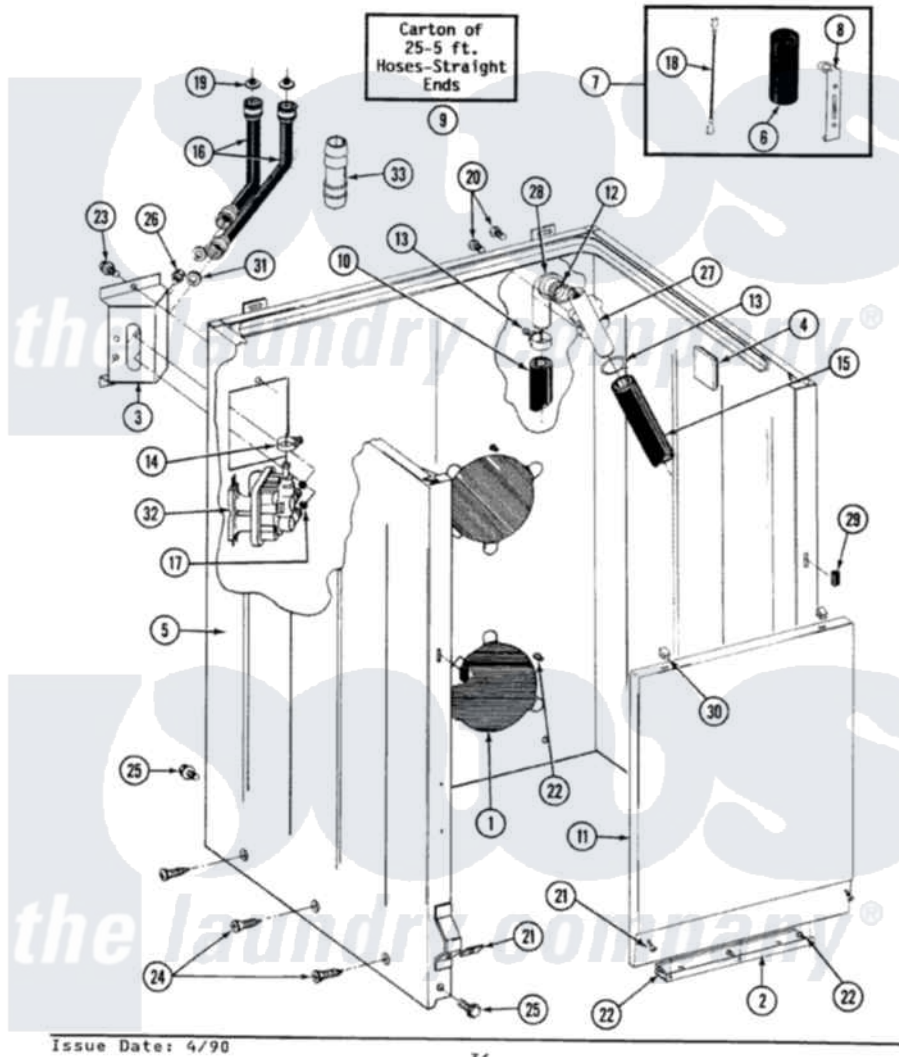

# Maytag A8520 02 - CABINET, WATER VALVE, HOSES & FRNT PANEL

SECTION: CABINET, WATER VALVE, HOSES & FRONT PANEL  
 MODEL: ALL MODELS

Maytag Residential Maytag A8520 Washer Parts Parts Diagram 02 - CABINET, WATER VALVE, HOSES & FRNT PANEL

Click on the part number to view part

Item	Original Part Number	Replaced By	Status	Part Description
1	211878		Not Available	PLATE, ACCESS
2	<a href="#">213846</a>			Guard, Belt
3	214812	<a href="#">22002361</a>		Bracket, Water Valve
4	<a href="#">215058</a>			Pad, Cabinet Bumper
5	203319	<a href="#">22203319</a>		Cabinet
6	<a href="#">Y200832</a>			Capacitor
7	<a href="#">206103</a>			Capacitor Kit
8	<a href="#">211149</a>			Clip, Capacitor
9	202861	<a href="#">202860</a>		Inlet Hose Assembly
10	215279	<a href="#">22003410</a>		Hose, Drain
"	<a href="#">Y059149</a>			(7/8" I.D. CARTON OF 50 FT.)
"	<a href="#">216017</a>			Hose, Drain
11	212998		Not Available	PANEL, FRONT (WHT)
12	<a href="#">214765</a>			Gasket, Siphon Break
13	200908	<a href="#">285655</a>		Clamp, Hose