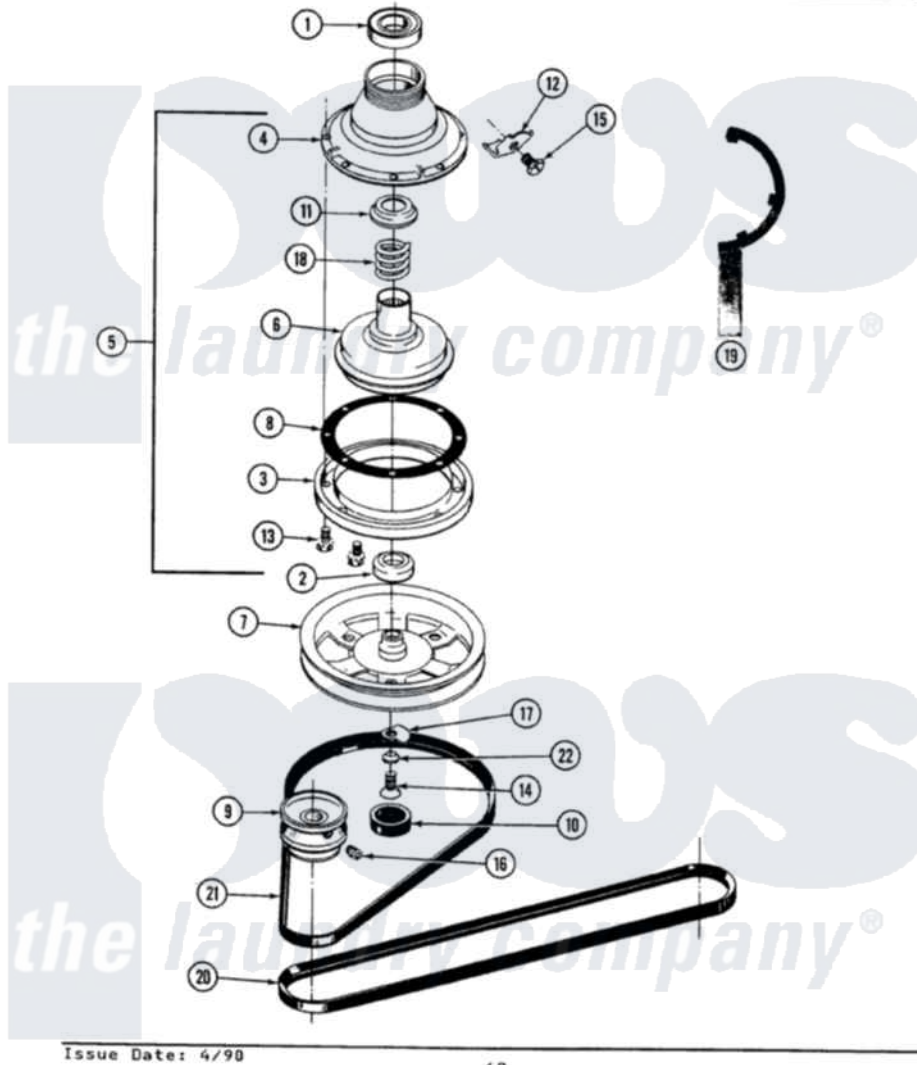

Maytag A8520 03 - CLUTCH, BRAKE & BELTS

SECTION: CLUTCH, BRAKE & BELTS
 MODEL: ALL MODELS

Maytag Residential Maytag A8520 Washer Parts Parts Diagram 03 - CLUTCH, BRAKE & BELTS
 Click on the part number to view part

Item	Original Part Number	Replaced By	Status	Part Description
1	Y200720	22003441		Bearing, Rear
2	200835			Bearing, Brake Rotor
3	211043	6-2011900		Brake Asse
4	211045	6-2011900		Brake Asse
5	201190	6-2011900		Brake Asse
6	201126	6-2011900		Brake Asse
7	211059	6-2301530		Pulley
8	211042	6-2011900		Brake Asse
9	200816	6-2008160		Pulley- MO
10	211038		Not Available	CAP, OIL RETAINER
11	211039	6-2011900		Brake Asse
12	213325			Clip, Retaining
13	211000			SCREW, BRAKE DRUM (HEX HEAD)
14	211375	681582		Screw
15	213326			Bolt, Sems Retaining Clip
16	Y053241			Set Screw, Motor Pulley

17	211089		Lug, Stop Pulley
18	211041	6-2011900	Brake Asse
19	Y038315	038315	Tool
20	211124		Part Not Used
21	211125		V Belt, Drive Pulley
22	211090	22003555	Washer, Stop Lug