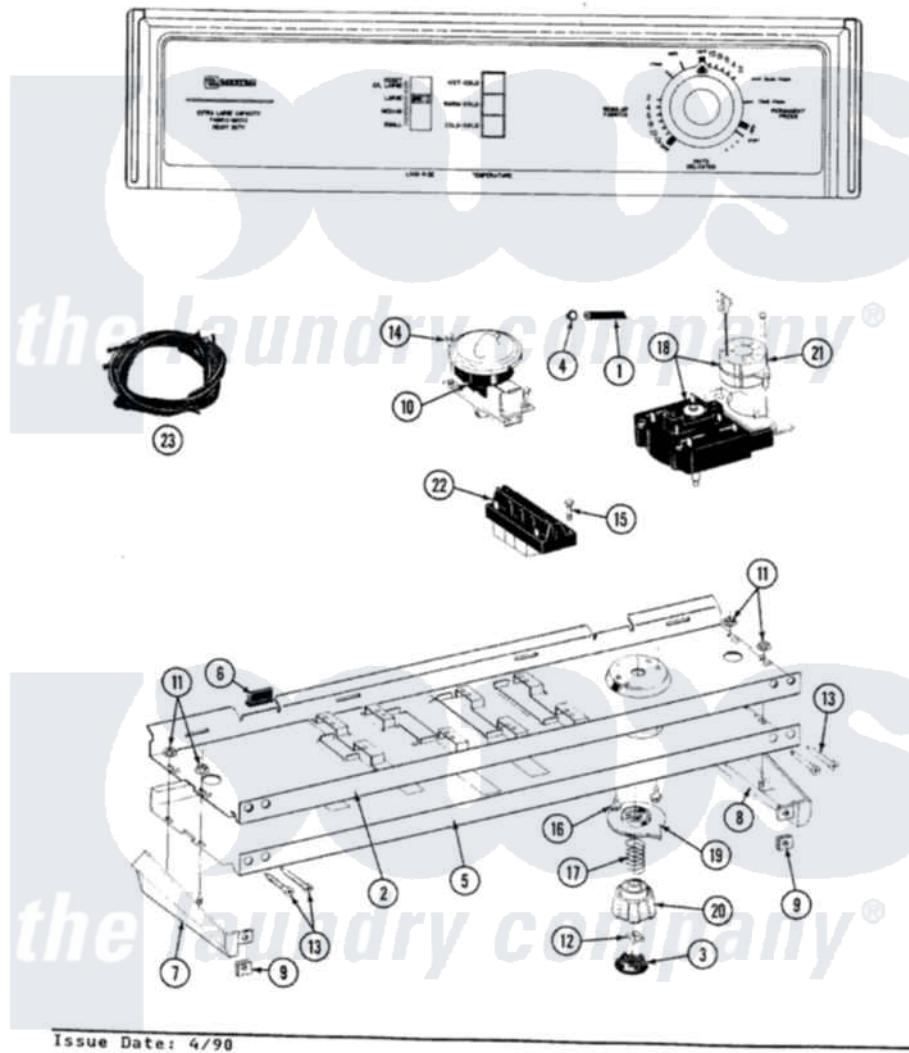

Maytag A8520 04 - CONTROL PANEL

SECTION: CONTROL PANEL
MODEL: A8520

Issue Date: 4/90

10

Maytag [Residential Maytag A8520 Washer Parts](#) Parts Diagram 04 - CONTROL PANEL
Click on the part number to view part

Item	Original Part Number	Replaced By	Status	Part Description
1	212942	22001619		Tube, Water Level Switch
2	214809			Back Up Plate
3	215821		Not Available	CAP, KNOB
4	410296	596669		Clamp, Manifold
5	207603		Not Available	CONTROL PANEL
"	208118		Not Available	FACIA A8520
6	214897			Pad, Control Panel
7	207215		Not Available	END CAP LH
8	207216		Not Available	END CAP RH
9	214894			Fastener, End Cap
10	207360			Infinite Level Press Switch
11	214872			Palnut, End Cap Note: Nut, Lamp Holder
12	211605			Bezel, Timer Dial
13	210932			Screw, No.8 X 9/16 Ctsk Note: Screw, Inlet Duct
14	211168	W10139210		Screw, 8-18 X 5/16

15	213117	67006908	Screw, Ice Rack
16	213966	3400014	Screw
17	211065		Spring, Index Wheel
18	207377		Not Available TIMER
"	207376	22207376	Timer
19	215827		Not Available TIMER DIAL SKIRT
20	215828		Knob, Timer
21	205033	22205033	Motor- Tim
22	207368		Not Available TEMP CONTROL SWITCH - 3 BUTTON
"	207367		Not Available TEMP CONTROL SWITCH - 4 BUTTON
23	207383		Wire Harness
"	207382		Wire Harness