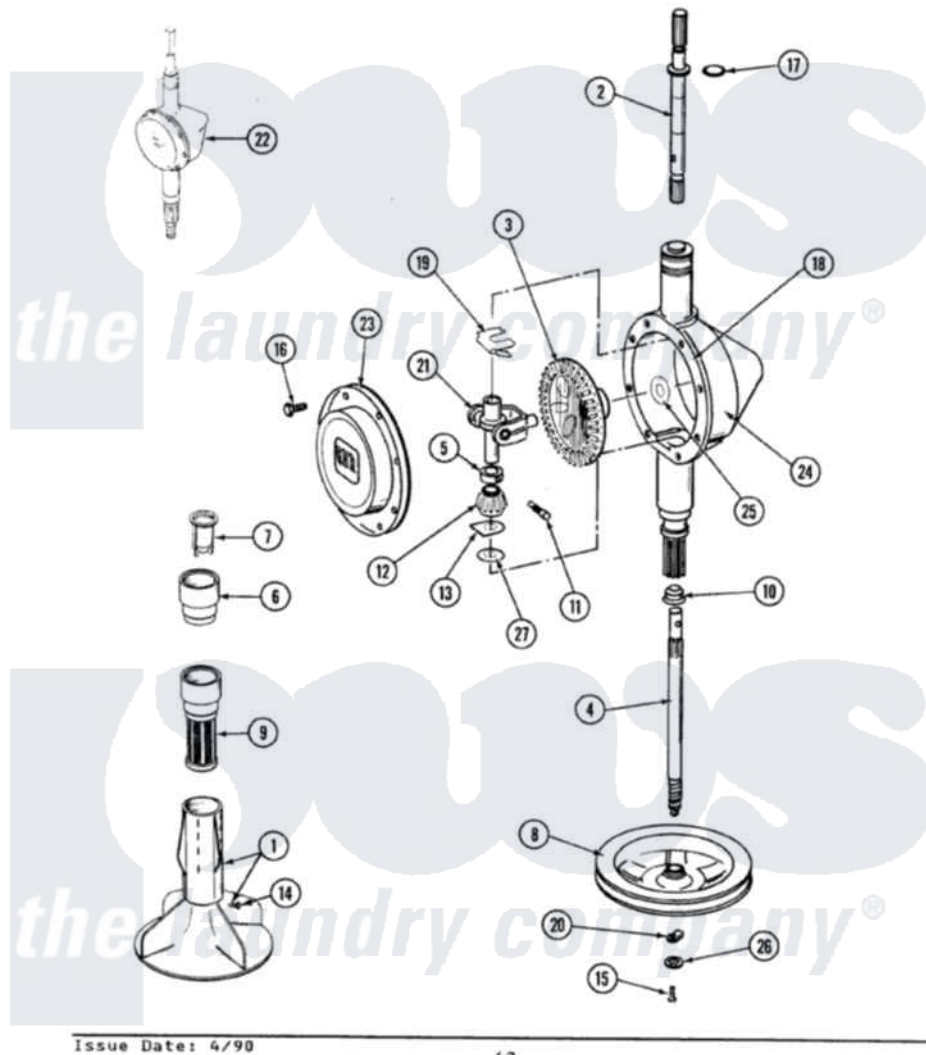

Maytag A8520 05 - ORBITAL TRANSMISSION

SECTION: ORBITAL TRANSMISSION
MODEL: ALL MODELS

Issue Date: 4/90

42

Maytag [Residential Maytag A8520 Washer Parts](#) Parts Diagram 05 - ORBITAL TRANSMISSION
Click on the part number to view part

Item	Original Part Number	Replaced By	Status	Part Description
1	207228			Agitator W/Lock Screw
2	207153	6-2097820		Kit- Shaft
3	206713	6-2067130		Gear- Beve
4	215410	12001450		Ctr Shaft W/Collar Andkeeper-Dp
5	215415		Not Available	COLLAR, LOWER
7	215733			Dispensing Cup
8	211059	6-2301530		Pulley
9	207426			Lint Filter Deep
10	206602	207843		Lip Seal Repair Kit
11	Y206629			Pin, Collar
12	215401	W10221114		Pinion
13	215395			Plate, Clutch
14	206478		Not Available	SCREW & WASHER FOR AGITATOR
15	211375	681582		Screw
16	215417		Not Available	SCREW, TRANSMISSION

17	210690		Seal, Rubber
18	Y058700	675652	Adhesive
19	215581		Spring, Agitator Shaft
20	211089		Lug, Stop Pulley
21	206685	6-2066850	Yoke
22	206707	6-2097750	Trans Dee
23	206628		Cover, Transmission
24	206624	6-2097750	Trans Dee
25	215394		Washer, Bevel Gear
26	211090	22003555	Washer, Stop Lug
27	211483	6-2114830	Washer- SP