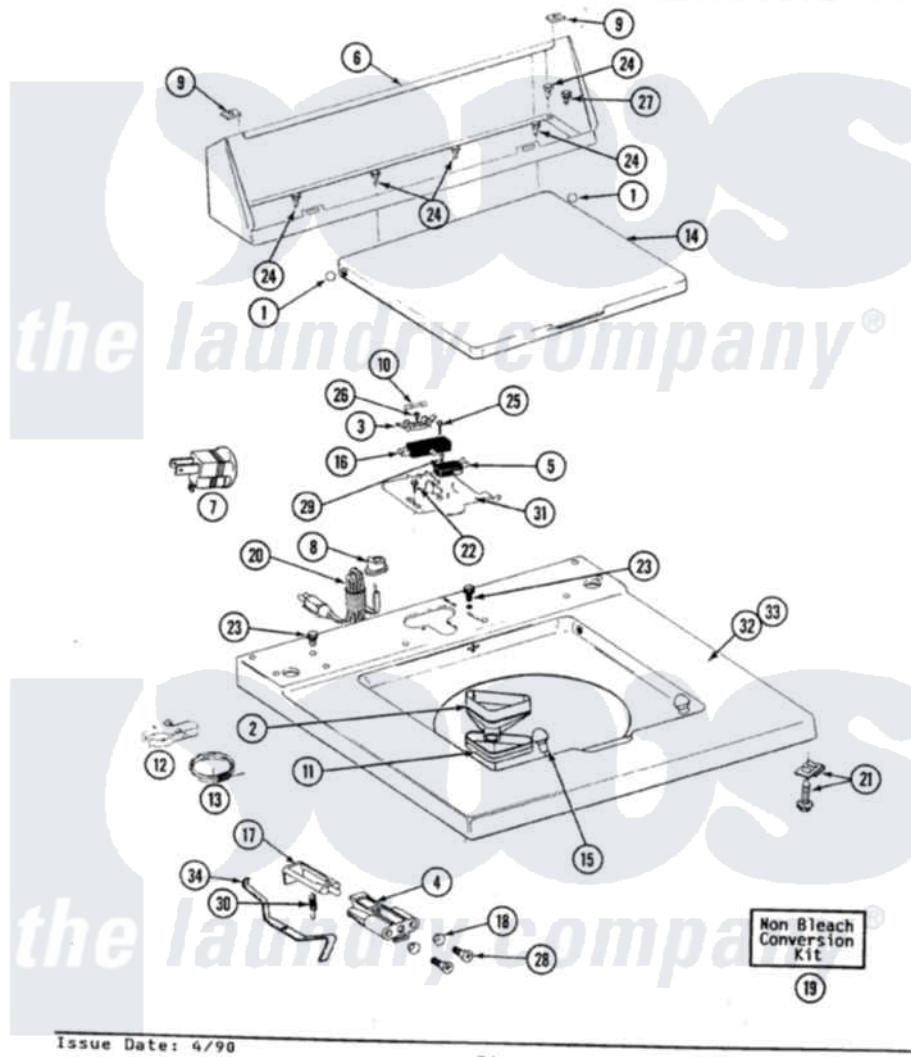

Maytag A8520 06 - TOP COVER, CONSOLE & LID SWITCH

SECTION: TOP COVER, CONSOLE & LID SWITCH
 MODEL: ALL MODELS

Issue Date: 4/98

34

Maytag Residential Maytag A8520 Washer Parts Parts Diagram 06 - TOP COVER, CONSOLE & LID SWITCH
 Click on the part number to view part

Item	Original Part Number	Replaced By	Status	Part Description
1	211726			Hinge, Ball Lid
2	215577			Bleach Inlet White
3	207167			Block, Fuse
4	216256		Not Available	BRACKET, UNBALANCE
"	214279	204968		Plunger And Bracket Assembly--W
5	207166			Switch, Check
6	205635			Console
7	Y201808			Converter
8	211881			Grommet, Cord Part Not Used-Gas Models Only
9	215075			Fastener, Control Panel To Console
10	207168	22001682		Switch Assembly, Lid W/4amp Fuse
11	214436			Gasket
12	301548			Clamp, Ground Wire
13	311155			Ground Wire And Clamp

14	212073		LID (WHITE)
15	212716		Bumper, Lid
16	205415	279347	Switch-Lid
17	208591		Not Available KIT, PLUNGER & BRACKET
"	215700		Not Available LID SWITCH PLUNGER
18	211500		Washer, Bracket To Top Cover
19	205997		Non-Bleach Conversion Kit
20	204590		Cord, Power
21	204445		Screw And Fastener Assembly
22	207159	489355	Screw, 8 X 1/2
23	210186	3370225	Screw
24	211294	90767	Screw, 8A X 3/8 HeX Washer Head Tapping
25	213501		Screw, No.6-20 X 1-1/8 Inch
26	215705	Y311711	Screw, Fuse Block
27	Y313559		Screw
28	910182	25-7809	Screw, No.6-20 1/2 Flthd Torx
29	912012	3400409	Screw
30	213720		Spring, Lid Switch
31	Y215699	22001678	Bracket, Switch And Fuse
32	207170		Top Cover
34	215704		Lever, Unbalance