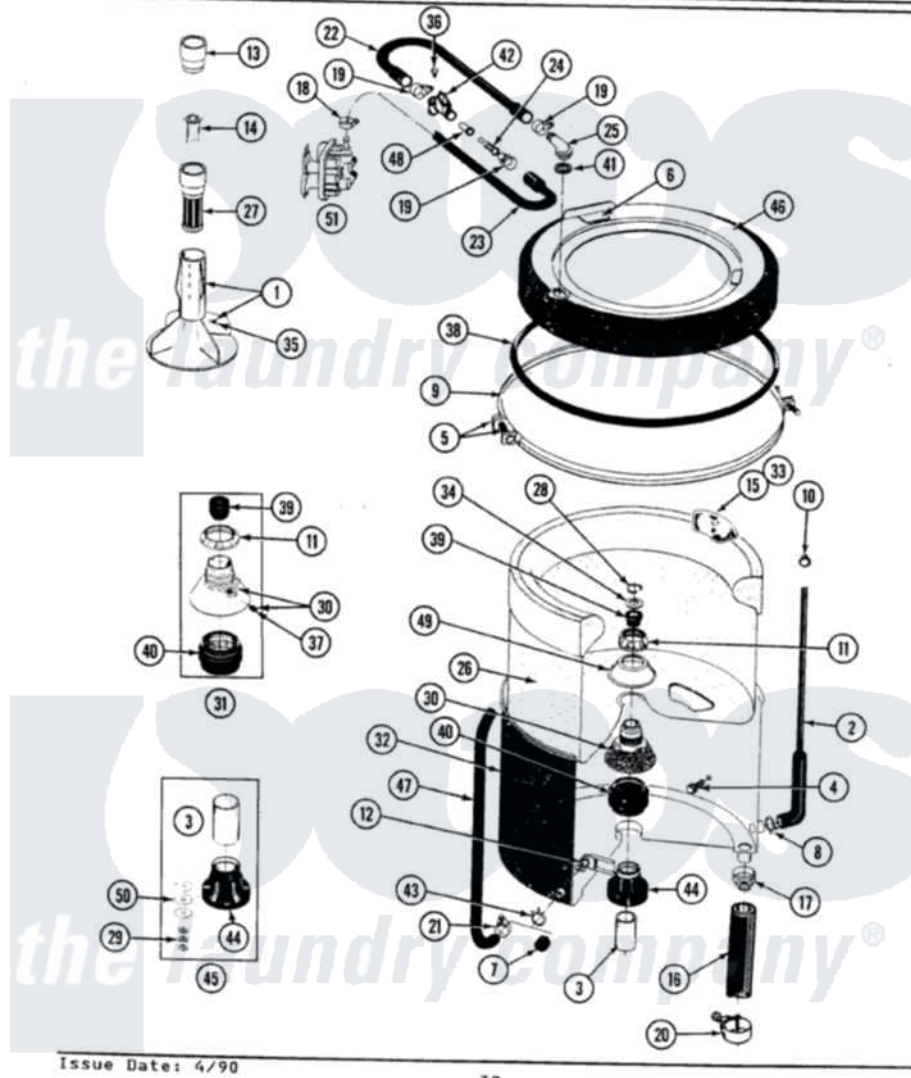

Maytag A8520 07 - TUB, AGITATOR, MOUNTING STEM & SEAL

SECTION: TUB AGITATOR, MOUNTING STEM & SEAL
 MODEL: ALL MODELS

Maytag [Residential Maytag A8520 Washer Parts](#) Parts Diagram 07 - TUB, AGITATOR, MOUNTING STEM & SEAL
 Click on the part number to view part

Item	Original Part Number	Replaced By	Status	Part Description
1	207228			Agitator W/Lock Screw
2	212942	22001619		Tube, Water Level Switch
3	211130			Bearing Liner, Tub Bearing
4	200744	W10175939		Bolt
"	205254	W10175938		Bolt
5	205529			Nut And Bolt Kit For Tub Clam
6	215232			Bumper, Unbalance
7	214725			Cap For Spout-Outer Tub
8	211641			Clamp, 1-1/16"
9	200846			Clamp - Tub Cover
10	410296	596669		Clamp, Manifold
11	211047	6-2110472		Nut- Clamp
12	214434			Spout, Deflector
14	215733			Dispensing Cup
16	213045			Hose, Outer Tub Part Not Used
17	200900	616099		Clamp

18	201575		Clamp, Hose
19	202515	596669	Clamp, Manifold
20	202574	3367052	Clamp, Hose
21	205161	489503	Clamp
22	Y215234		Hose, Injector Fill
23	213013		Hose, Injector
24	213015		Nozzle, Injector
25	215235		Tube, Injector
26	207831	Not Available	TUB, INNER (W/PLUG)
27	207426		Lint Filter Deep
28	Y015667		Retaining Ring
29	Y054867		Washer, Lock
30	202521	6-2095720	Mounting S
31	204012	6-2095720	Mounting S
32	205484		Tub, Outer Part Not Used
33	215980		Plug, Filter Hole
34	Y015666		Washer, Retaining -
35	206478	Not Available	SCREW & WASHER FOR AGITATOR
36	312620		Screw, Sems
37	211618	22001423	Set Screw, Mounting Stem
38	211232		Seal, Tub Cover
39	Y0A4298	6-0A57420	Seal- Agitator
40	201537	6-2095720	Mounting S
41	215233		Seal For Injector Tube
42	215447		Sleeve For Injector
43	214739	596669	Clamp, Manifold
44	200824	6-2040130	Tub Bearin
45	204013	6-2040130	Tub Bearin
46	206380	Not Available	COVER, TUB
47	214433		Tube, Inlet Part Not Used
48	213016	216201	Nozzle
49	211210		Washer, Clamping Nut
50	211100		Washer, Outer Tub
51	205613		Water Valve