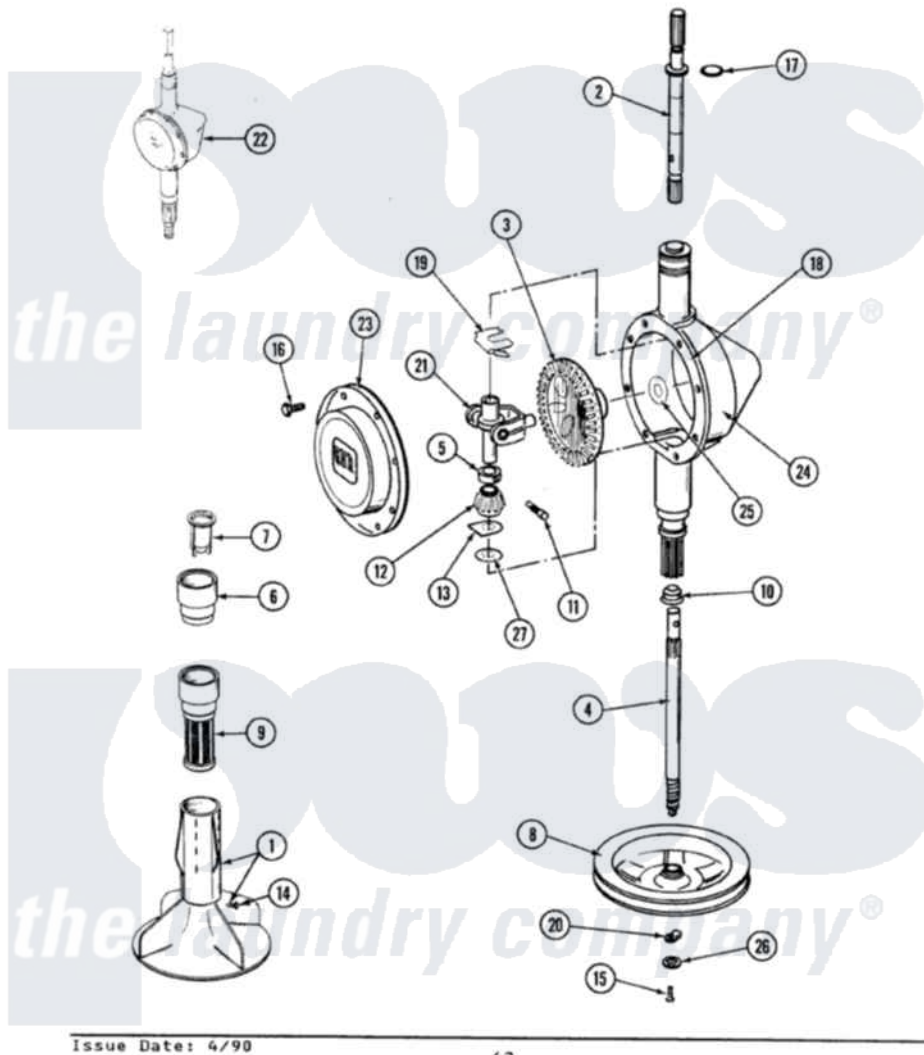

Maytag A8600 05 - ORBITAL TRANSMISSION

SECTION: ORBITAL TRANSMISSION
MODEL: ALL MODELS

Issue Date: 4/90

42

Maytag [Residential Maytag A8600 Washer Parts](#) Parts Diagram 05 - ORBITAL TRANSMISSION
Click on the part number to view part

Item	Original Part Number	Replaced By	Status	Part Description
1	207228			Agitator W/Lock Screw
2	207153	6-2097820		Kit- Shaft
3	206713	6-2067130		Gear- Beve
4	215410	12001450		Ctr Shaft W/Collar Andkeeper-Dp
5	215415		Not Available	COLLAR, LOWER
7	215733			Dispensing Cup
8	211059	6-2301530		Pulley
9	207426			Lint Filter Deep
10	206602	207843		Lip Seal Repair Kit
11	Y206629			Pin, Collar
12	215401	W10221114		Pinion
13	215395			Plate, Clutch
14	206478		Not Available	SCREW & WASHER FOR AGITATOR
15	211375	681582		Screw
16	215417		Not Available	SCREW, TRANSMISSION

17	210690		COVER
18	Y058700	675652	Seal, Rubber
19	215581		Adhesive
20	211089		Spring, Agitator Shaft
21	206685	6-2066850	Lug, Stop Pulley
22	206707	6-2097750	Yoke
23	206628		Trans Dee
24	206624	6-2097750	Cover, Transmission
25	215394		Trans Dee
26	211090	22003555	Washer, Bevel Gear
27	211483	6-2114830	Washer, Stop Lug
			Washer- SP