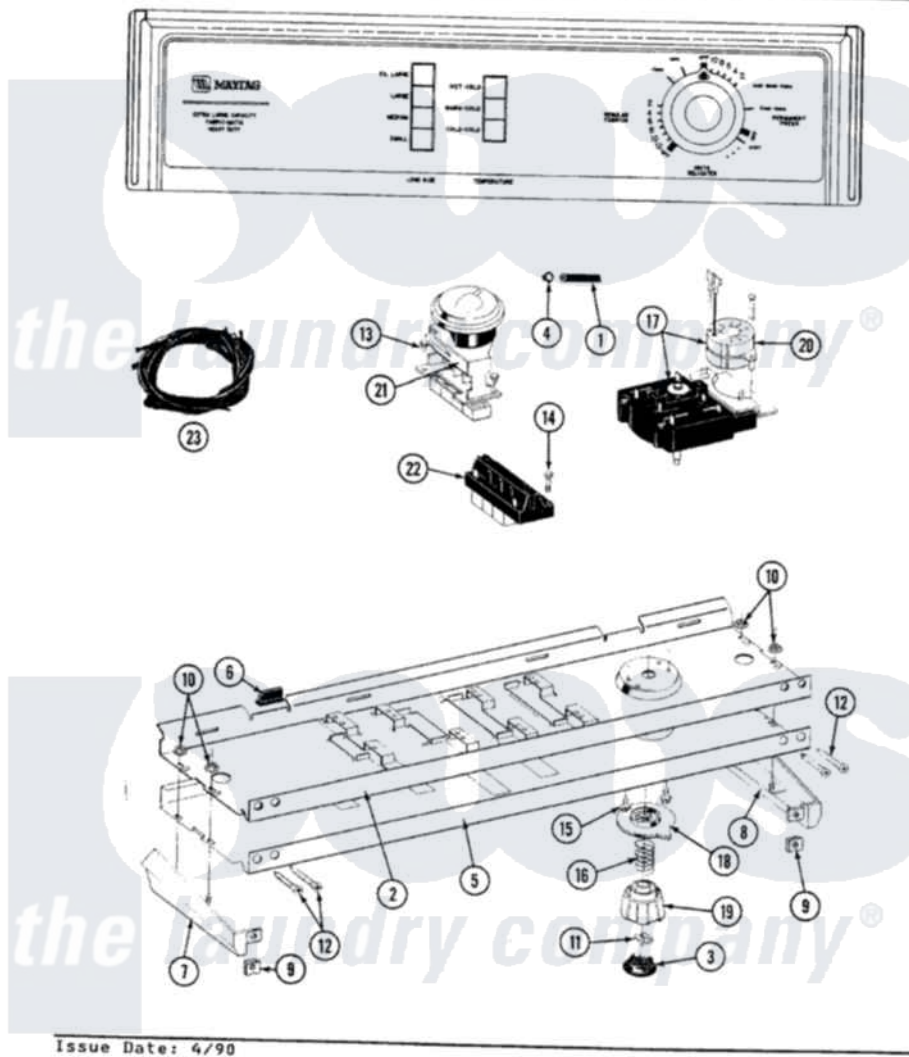

Maytag A8640 04 - CONTROL PANEL

SECTION: CONTROL PANEL
 MODEL: A8640 A8650

Issue Date: 4/90

Maytag [Residential Maytag A8640 Washer Parts](#) Parts Diagram 04 - CONTROL PANEL
 Click on the part number to view part

Item	Original Part Number	Replaced By	Status	Part Description
1	212942	22001619		Tube, Water Level Switch
2	214818			Back Up Plate
3	215821		Not Available	CAP, KNOB
4	410296	596669		Clamp, Manifold
5	207392		Not Available	CONTROL PANEL
"	208116		Not Available	FACIA A8650/8640
6	214897			Pad, Control Panel
7	207215		Not Available	END CAP LH
8	207216		Not Available	END CAP RH
9	214894			Fastener, End Cap
10	214872			Palnut, End Cap Note: Nut, Lamp Holder
11	211605			Bezel, Timer Dial
12	210932			Screw, No.8 X 9/16 Ctsk Note: Screw, Inlet Duct
13	211168	W10139210		Screw, 8-18 X 5/16
14	213117	67006908		Screw, Ice Rack

15	213966	3400014		Screw
16	211065			Spring, Index Wheel
17	207377		Not Available	TIMER
"	207376	22207376		Timer
18	215827		Not Available	TIMER DIAL SKIRT
19	215828			Knob, Timer
20	205033	22205033		Motor- Tim
21	207361			4 Level Pressure Switch
22	207368		Not Available	TEMP CONTROL SWITCH - 3 BUTTON
"	207367		Not Available	TEMP CONTROL SWITCH - 4 BUTTON
23	207383			Wire Harness
"	207382			Wire Harness