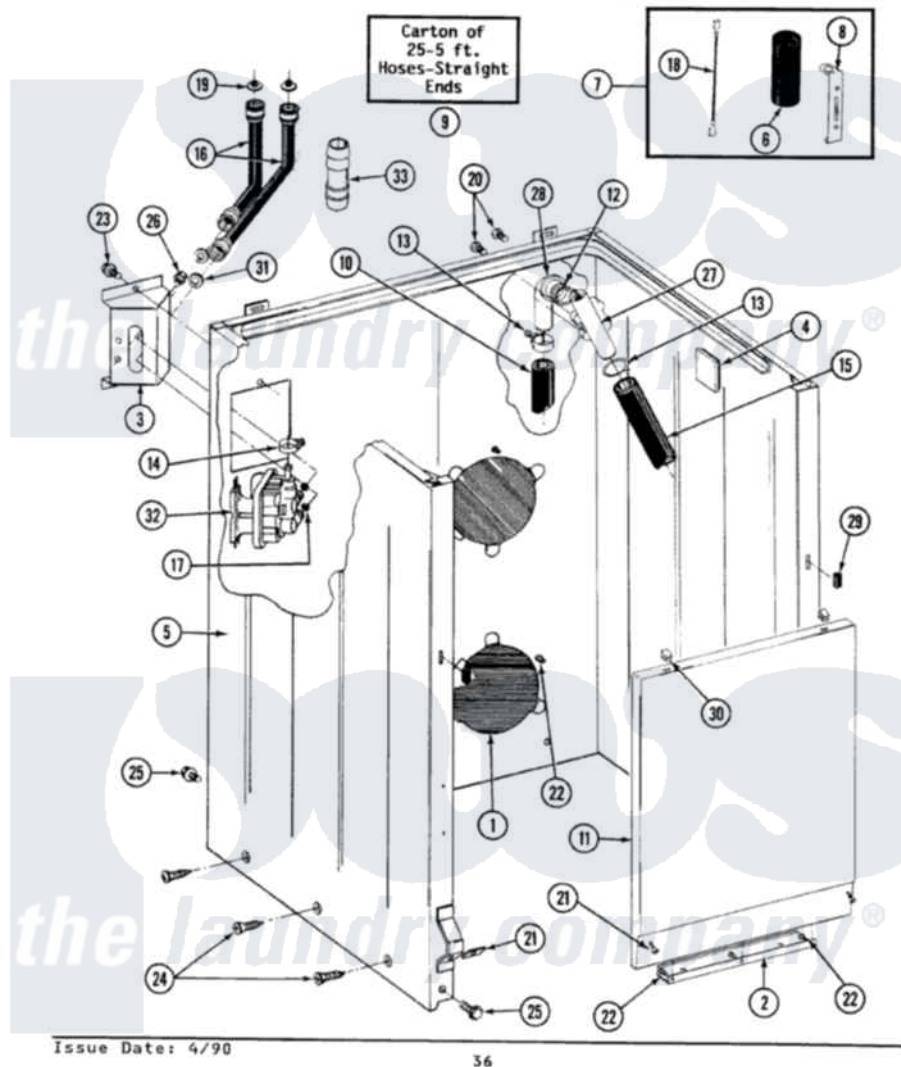

Maytag A8650 02 - CABINET, WATER VALVE, HOSES & FRNT PANEL

SECTION: CABINET, WATER VALVE, HOSES & FRONT PANEL
 MODEL: ALL MODELS

Maytag Residential Maytag A8650 Washer Parts Parts Diagram 02 - CABINET, WATER VALVE, HOSES & FRNT PANEL

Click on the part number to view part

Item	Original Part Number	Replaced By	Status	Part Description
1	211878		Not Available	PLATE, ACCESS
2	213846			Guard, Belt
3	214812	22002361		Bracket, Water Valve
4	215058			Pad, Cabinet Bumper
5	203319	22203319		Cabinet
6	Y200832			Capacitor
7	206103			Capacitor Kit
8	211149			Clip, Capacitor
9	202861	202860		Inlet Hose Assembly
10	215279	22003410		Hose, Drain
"	Y059149			(7/8" I.D. CARTON OF 50 FT.)
"	216017			Hose, Drain
11	212998		Not Available	PANEL, FRONT (WHT)
12	214765			Gasket, Siphon Break
13	200908	285655		Clamp, Hose

"	200461	285655	Clamp, Hose
14	201575		Clamp, Hose
15	214767	22001448	Hose, Pump
16	205828	202860	Inlet Hose Assembly
"	202860		Inlet Hose Assembly
"	200681	21001467	Hose- 10'
"	200672	76314	Hose, Inlet 6 Ft. Hose With Elbow
"	200688	76314	Hose, Inlet 6 Ft. Hose With Elbow
17	214337	96160	Screen
18	203237		No.17 Wire With Terminal
19	200961	12001413	Strainer And Washer Kit
20	Y014874		Screw, Idler Arm And Sleeve
21	204439		Screw And Fstner Assembly
22	211294	90767	Screw, 8A X 3/8 HeX Washer Head Tapping
23	212276	W10116760	Screw
24	213007		Xfor Cabinet See Cabinet, Back
25	213121	3400111	Screw, 12-14 X 5/8
"	213122	27001200	Screw
26	Y313561		Screw----NA
27	206638		Siphon Break
28	214764	208847	Elbow
"	Y216016	W10116738	Elbow
29	214376	22002331	Spacer, Front Panel
30	212982	22001650	Fastener, Spring
31	Y013783		Washer, Inlet Hose
32	205613		Water Valve
33	Y216015		Coupling, Hose