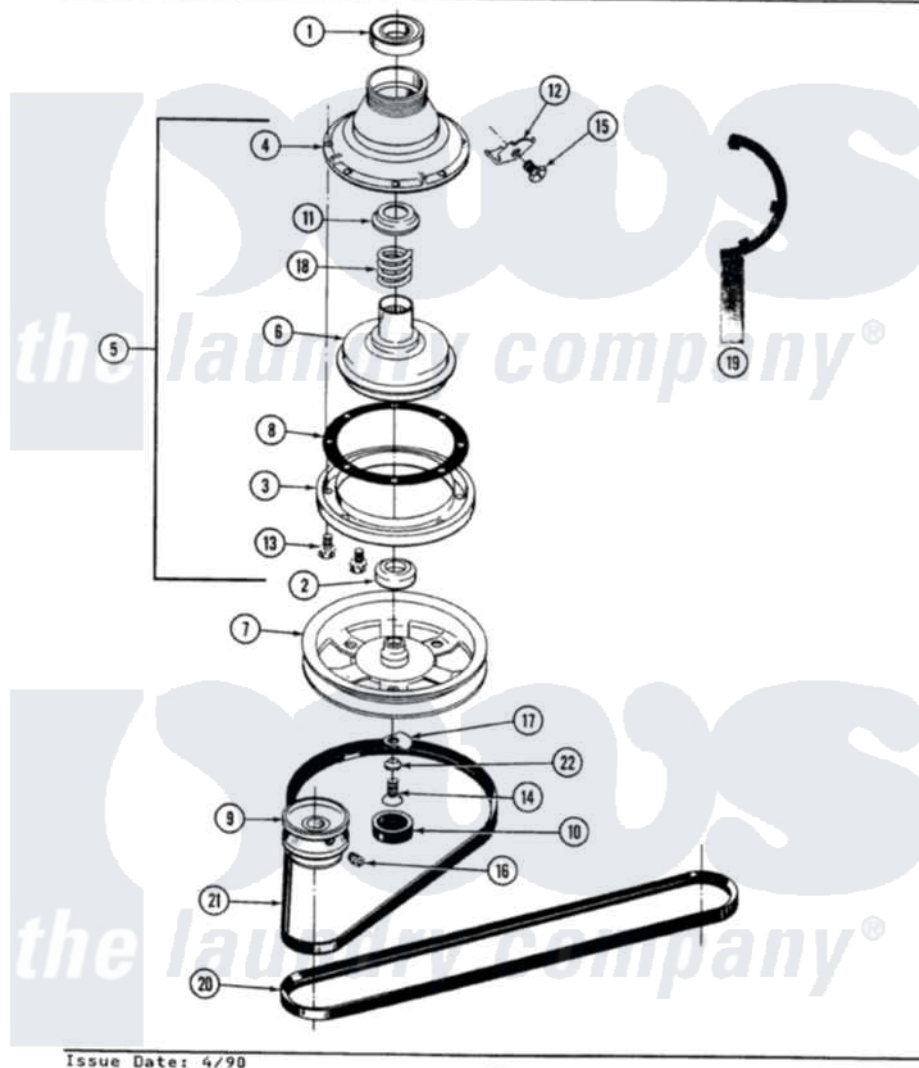

Maytag A8650 03 - CLUTCH, BRAKE & BELTS

SECTION: CLUTCH, BRAKE & BELTS
MODEL: ALL MODELS

Maytag Residential Maytag A8650 Washer Parts Parts Diagram 03 - CLUTCH, BRAKE & BELTS
Click on the part number to view part

Item	Original Part Number	Replaced By	Status	Part Description
1	Y200720	22003441		Bearing, Rear
2	200835			Bearing, Brake Rotor
3	211043	6-2011900		Brake Asse
4	211045	6-2011900		Brake Asse
5	201190	6-2011900		Brake Asse
6	201126	6-2011900		Brake Asse
7	211059	6-2301530		Pulley
8	211042	6-2011900		Brake Asse
9	200816	6-2008160		Pulley- MO
10	211038		Not Available	CAP, OIL RETAINER
11	211039	6-2011900		Brake Asse
12	213325			Clip, Retaining
13	211000			SCREW, BRAKE DRUM (HEX HEAD)
14	211375	681582		Screw
15	213326			Bolt, Sems Retaining Clip
16	Y053241			Set Screw, Motor Pulley

17	211089		Lug, Stop Pulley
18	211041	6-2011900	Brake Asse
19	Y038315	038315	Tool
20	211124		Part Not Used
21	211125		V Belt, Drive Pulley
22	211090	22003555	Washer, Stop Lug