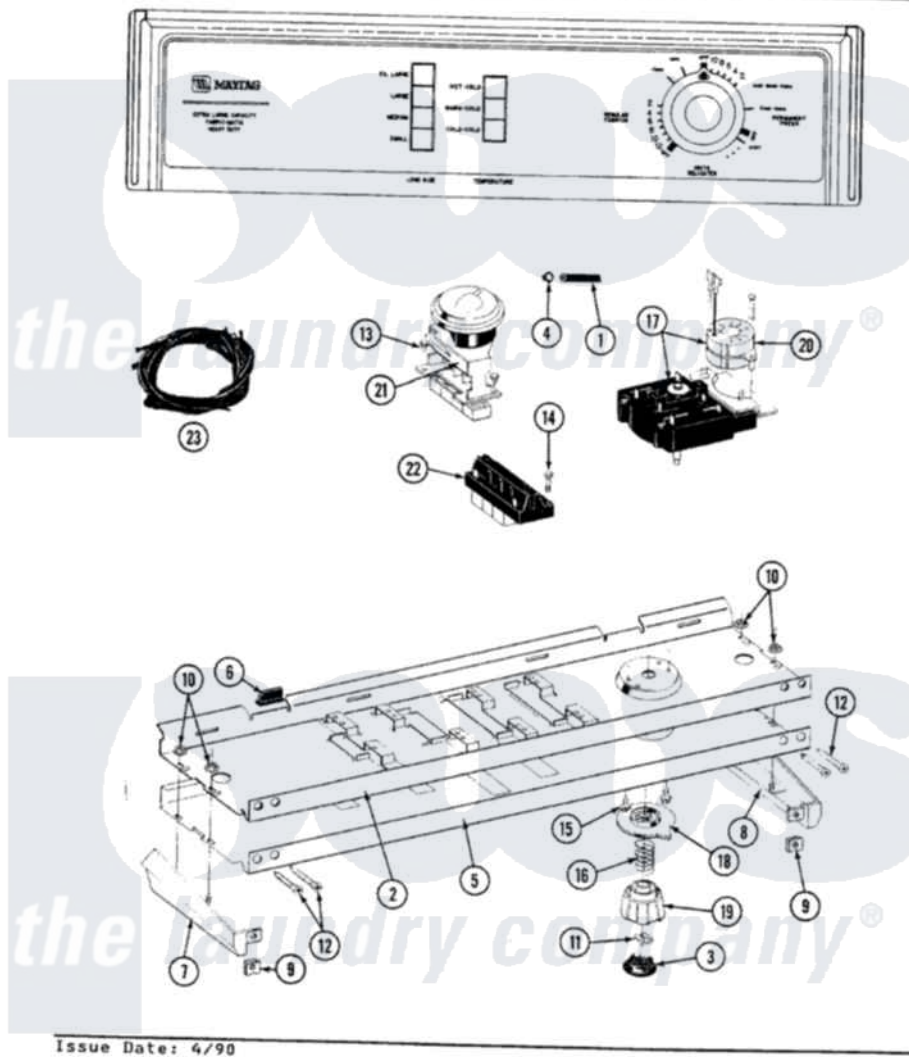

# Maytag A8650 04 - CONTROL PANEL

SECTION: CONTROL PANEL  
MODEL: A8640 A8650

Issue Date: 4/90

14

Maytag [Residential Maytag A8650 Washer Parts](#) Parts Diagram 04 - CONTROL PANEL  
Click on the part number to view part

Item	Original Part Number	Replaced By	Status	Part Description
1	212942	<a href="#">22001619</a>		Tube, Water Level Switch
2	<a href="#">214818</a>			Back Up Plate
3	215821		Not Available	CAP, KNOB
4	410296	<a href="#">596669</a>		Clamp, Manifold
5	207392		Not Available	CONTROL PANEL
"	208116		Not Available	FACIA A8650/8640
6	<a href="#">214897</a>			Pad, Control Panel
7	207215		Not Available	END CAP LH
8	207216		Not Available	END CAP RH
9	<a href="#">214894</a>			Fastener, End Cap
10	<a href="#">214872</a>			Palnut, End Cap Note: Nut, Lamp Holder
11	<a href="#">211605</a>			Bezel, Timer Dial
12	<a href="#">210932</a>			Screw, No.8 X 9/16 Ctsk Note: Screw, Inlet Duct
13	211168	<a href="#">W10139210</a>		Screw, 8-18 X 5/16
14	213117	<a href="#">67006908</a>		Screw, Ice Rack

15	213966	<a href="#">3400014</a>		Screw
16	<a href="#">211065</a>			Spring, Index Wheel
17	207377		Not Available	TIMER
"	207376	<a href="#">22207376</a>		Timer
18	215827		Not Available	TIMER DIAL SKIRT
19	<a href="#">215828</a>			Knob, Timer
20	205033	<a href="#">22205033</a>		Motor- Tim
21	<a href="#">207361</a>			4 Level Pressure Switch
22	207368		Not Available	TEMP CONTROL SWITCH - 3 BUTTON
"	207367		Not Available	TEMP CONTROL SWITCH - 4 BUTTON
23	<a href="#">207383</a>			Wire Harness
"	<a href="#">207382</a>			Wire Harness