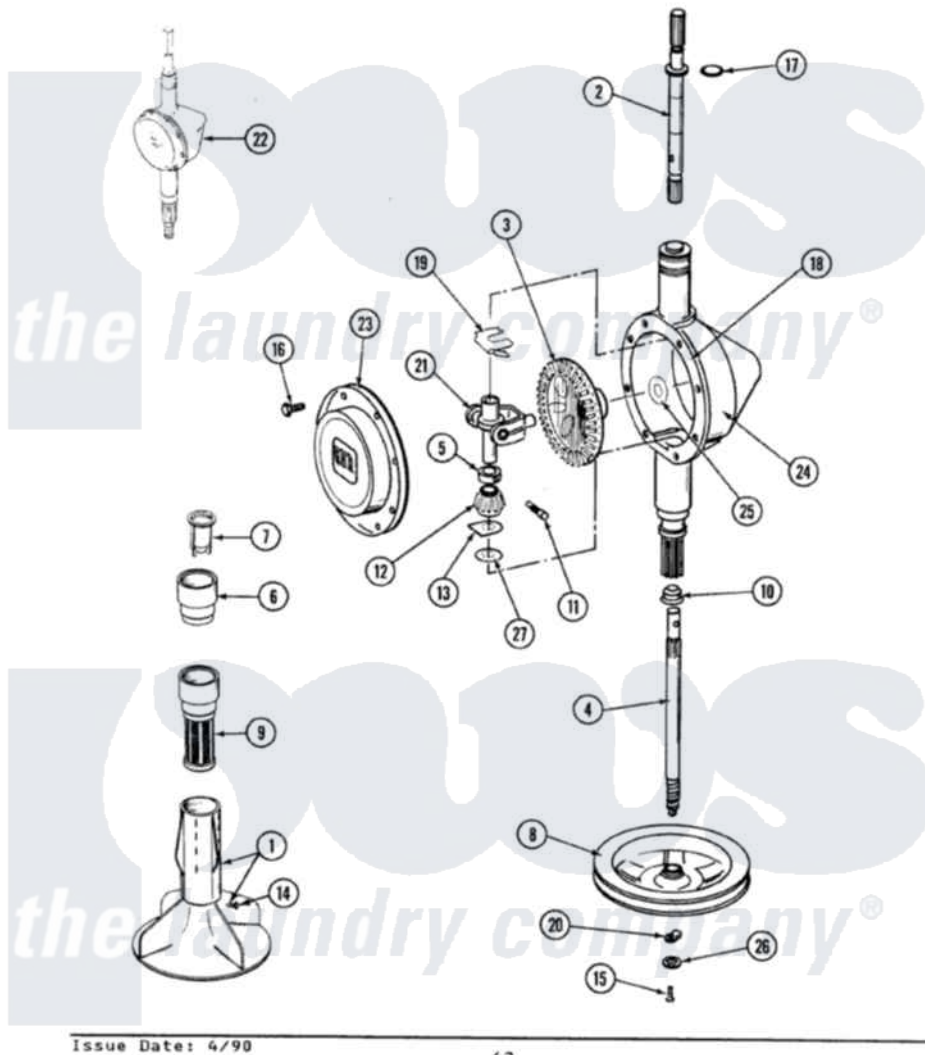

Maytag A8650 05 - ORBITAL TRANSMISSION

SECTION: ORBITAL TRANSMISSION
MODEL: ALL MODELS

Issue Date: 4/90

42

Maytag [Residential Maytag A8650 Washer Parts](#) Parts Diagram 05 - ORBITAL TRANSMISSION
Click on the part number to view part

Item	Original Part Number	Replaced By	Status	Part Description
1	207228			Agitator W/Lock Screw
2	207153	6-2097820		Kit- Shaft
3	206713	6-2067130		Gear- Beve
4	215410	12001450		Ctr Shaft W/Collar Andkeeper- Dp
5	215415		Not Available	COLLAR, LOWER
6	215721			Dispensing Cap
7	215733			Dispensing Cup
8	211059	6-2301530		Pulley
9	207426			Lint Filter Deep
10	206602	207843		Lip Seal Repair Kit
11	Y206629			Pin, Collar
12	215401	W10221114		Pinion
13	215395			Plate, Clutch
14	206478		Not Available	SCREW & WASHER FOR AGITATOR
15	211375	681582		Screw

16	215417	Not Available	SCREW, TRANSMISSION COVER
17	210690		Seal, Rubber
18	Y058700	675652	Adhesive
19	215581		Spring, Agitator Shaft
20	211089		Lug, Stop Pulley
21	206685	6-2066850	Yoke
22	206707	6-2097750	Trans Dee
23	206628		Cover, Transmission
24	206624	6-2097750	Trans Dee
25	215394		Washer, Bevel Gear
26	211090	22003555	Washer, Stop Lug
27	211483	6-2114830	Washer- SP