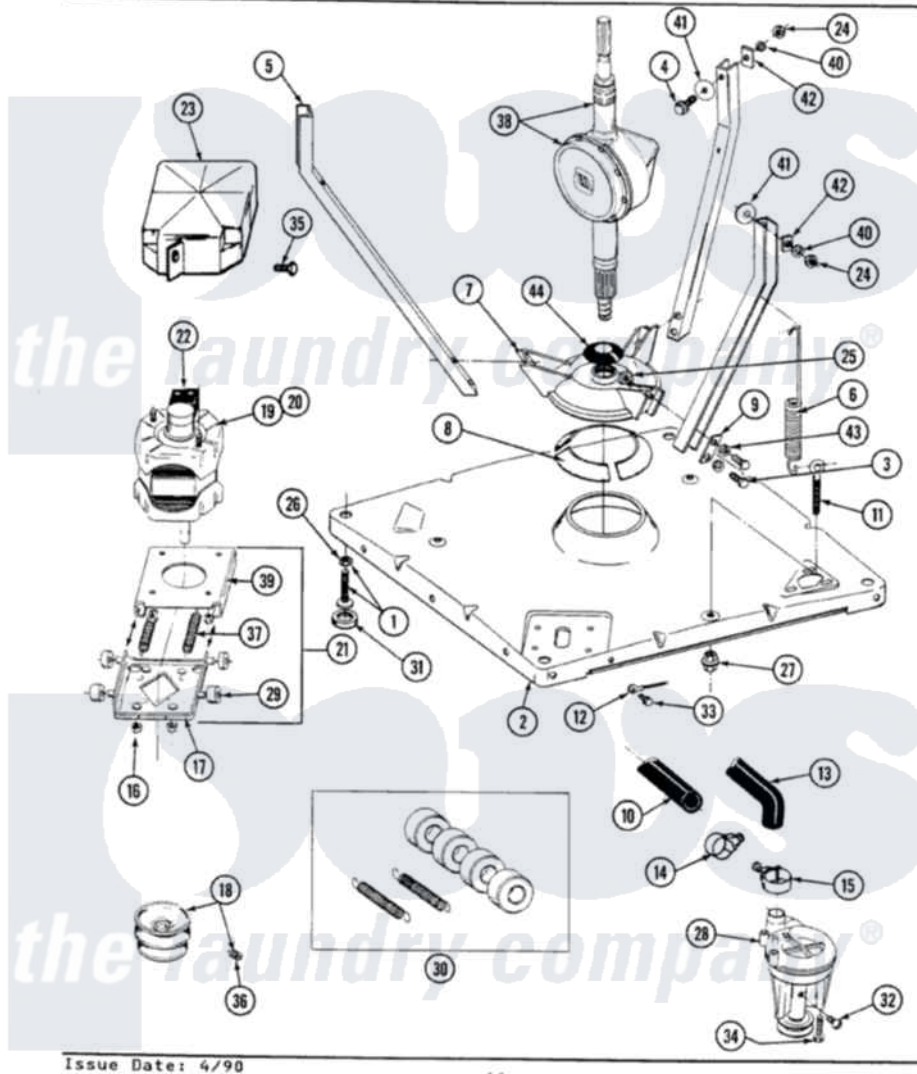

# Maytag A8740 01 - BASE, PUMP, MOTOR & COMPONENTS

SECTION: BASE, PUMP, MOTOR & COMPONENTS  
 MODEL: ALL MODELS

Maytag Residential Maytag A8740 Washer Parts Parts Diagram 01 - BASE, PUMP, MOTOR & COMPONENTS  
 Click on the part number to view part

Item	Original Part Number	Replaced By	Status	Part Description
1	Y302699	<a href="#">22003428</a>		Leg, Adjustable
2	<a href="#">203274</a>			Base With Damper Pads
3	<a href="#">Y015627</a>			Screw- Hex
4	205254	<a href="#">W10175938</a>		Bolt
"	200744	<a href="#">W10175939</a>		Bolt
5	<a href="#">213053</a>			Brace, Tub Part Not Used
6	<a href="#">213054</a>			Centering Spring - 3 Used
7	<a href="#">203725</a>			Damper W/Bolt And Clip
8	<a href="#">203956</a>			Damper Pad Kit
9	<a href="#">213073</a>			Washer, Double Brace
10	214767	<a href="#">22001448</a>		Hose, Pump
11	213120	<a href="#">216416</a>		Bolt, Eye/Centering Spring
12	<a href="#">204807</a>			Ground Wire, Supp. Plte To Top Cover
13	<a href="#">213045</a>			Hose, Outer Tub Part Not Used
14	200461	<a href="#">285655</a>		Clamp, Hose