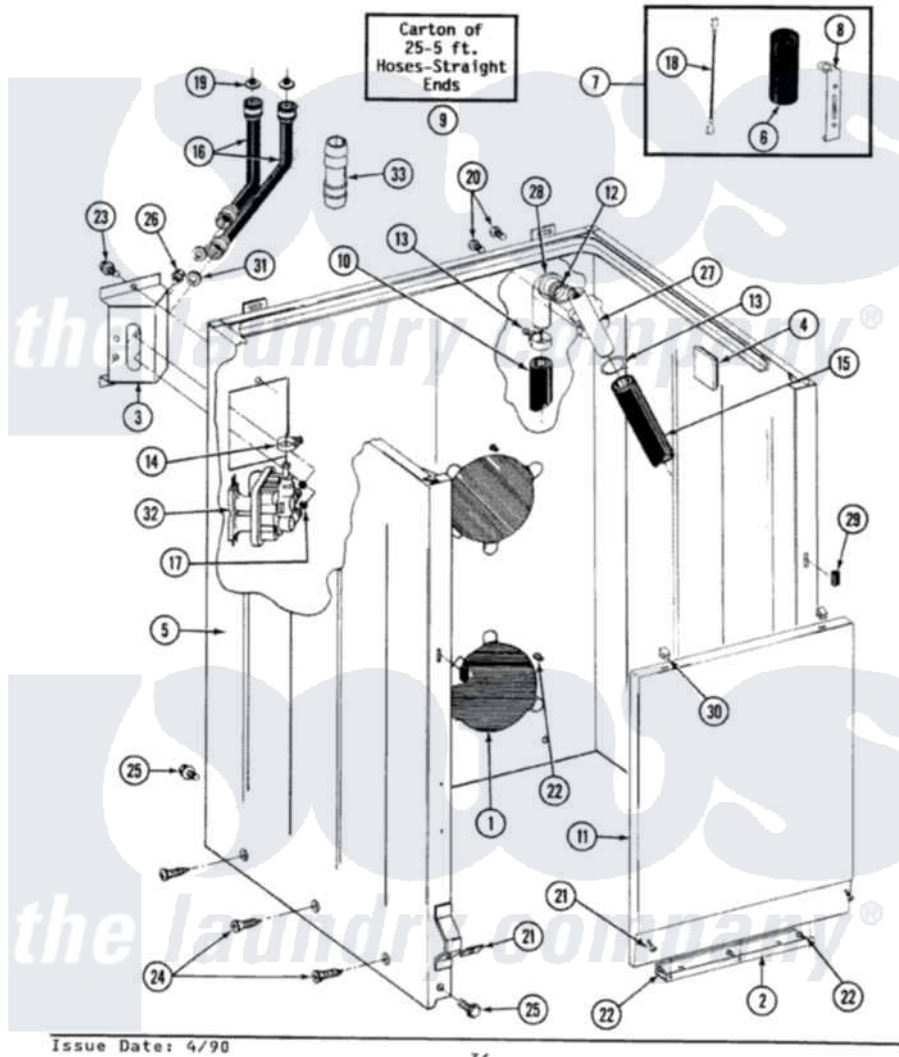

Maytag A8740 02 - CABINET, WATER VALVE, HOSES & FRNT PANEL

SECTION: CABINET, WATER VALVE, HOSES & FRONT PANEL
 MODEL: ALL MODELS

Maytag Residential Maytag A8740 Washer Parts Parts Diagram 02 - CABINET, WATER VALVE, HOSES & FRNT PANEL

Click on the part number to view part

Item	Original Part Number	Replaced By	Status	Part Description
1	211878		Not Available	PLATE, ACCESS
2	213846			Guard, Belt
3	214812	22002361		Bracket, Water Valve
4	215058			Pad, Cabinet Bumper
5	203319	22203319		Cabinet
6	Y200832			Capacitor
7	206103			Capacitor Kit
8	211149			Clip, Capacitor
9	202861	202860		Inlet Hose Assembly
10	215279	22003410		Hose, Drain
"	Y059149			(7/8" I.D. CARTON OF 50 FT.)
"	216017			Hose, Drain
11	212998		Not Available	PANEL, FRONT (WHT)
12	214765			Gasket, Siphon Break
13	200908	285655		Clamp, Hose

"	200461	285655	Clamp, Hose
14	201575		Clamp, Hose
15	214767	22001448	Hose, Pump
16	205828	202860	Inlet Hose Assembly
"	202860		Inlet Hose Assembly
"	200681	21001467	Hose- 10'
"	200672	76314	Hose, Inlet 6 Ft. Hose With Elbow
"	200688	76314	Hose, Inlet 6 Ft. Hose With Elbow
17	214337	96160	Screen
18	203237		No.17 Wire With Terminal
19	200961	12001413	Strainer And Washer Kit
20	Y014874		Screw, Idler Arm And Sleeve
21	204439		Screw And Fstner Assembly
22	211294	90767	Screw, 8A X 3/8 HeX Washer Head Tapping
23	212276	W10116760	Screw
24	213007		Xfor Cabinet See Cabinet, Back
25	213121	3400111	Screw, 12-14 X 5/8
"	213122	27001200	Screw
26	Y313561		Screw----NA
27	206638		Siphon Break
28	214764	208847	Elbow
"	Y216016	W10116738	Elbow
29	214376	22002331	Spacer, Front Panel
30	212982	22001650	Fastener, Spring
31	Y013783		Washer, Inlet Hose
32	205613		Water Valve
33	Y216015		Coupling, Hose