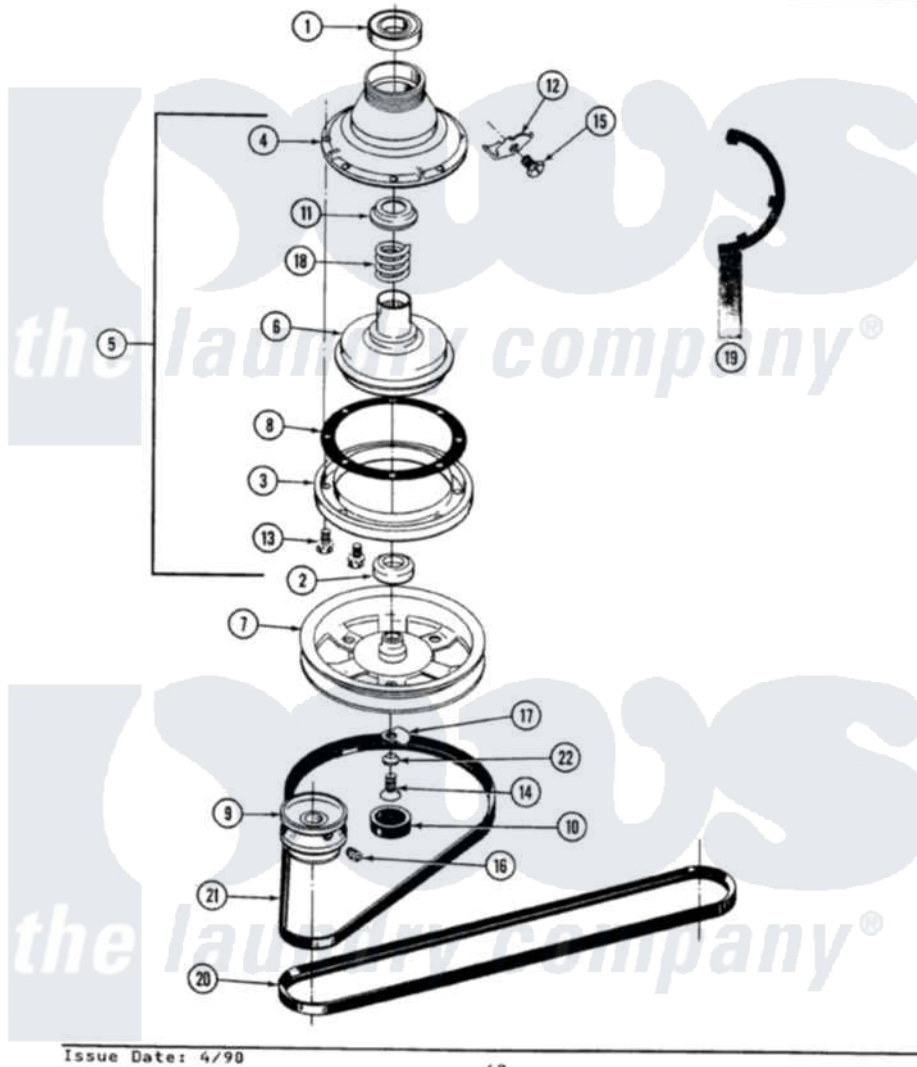

Maytag A8740 03 - CLUTCH, BRAKE & BELTS

SECTION: CLUTCH, BRAKE & BELTS
 MODEL: ALL MODELS

Issue Date: 4/90

48

Maytag Residential Maytag A8740 Washer Parts Parts Diagram 03 - CLUTCH, BRAKE & BELTS
 Click on the part number to view part

Item	Original Part Number	Replaced By	Status	Part Description
1	Y200720	22003441		Bearing, Rear
2	200835			Bearing, Brake Rotor
3	211043	6-2011900		Brake Asse
4	211045	6-2011900		Brake Asse
5	201190	6-2011900		Brake Asse
6	201126	6-2011900		Brake Asse
7	211059	6-2301530		Pulley
8	211042	6-2011900		Brake Asse
9	200816	6-2008160		Pulley- MO
10	211038		Not Available	CAP, OIL RETAINER
11	211039	6-2011900		Brake Asse
12	213325			Clip, Retaining
13	211000			SCREW, BRAKE DRUM (HEX HEAD)
14	211375	681582		Screw
15	213326			Bolt, Sems Retaining Clip
16	Y053241			Set Screw, Motor Pulley

17	211089		Lug, Stop Pulley
18	211041	6-2011900	Brake Asse
19	Y038315	038315	Tool
20	211124		Part Not Used
21	211125		V Belt, Drive Pulley
22	211090	22003555	Washer, Stop Lug