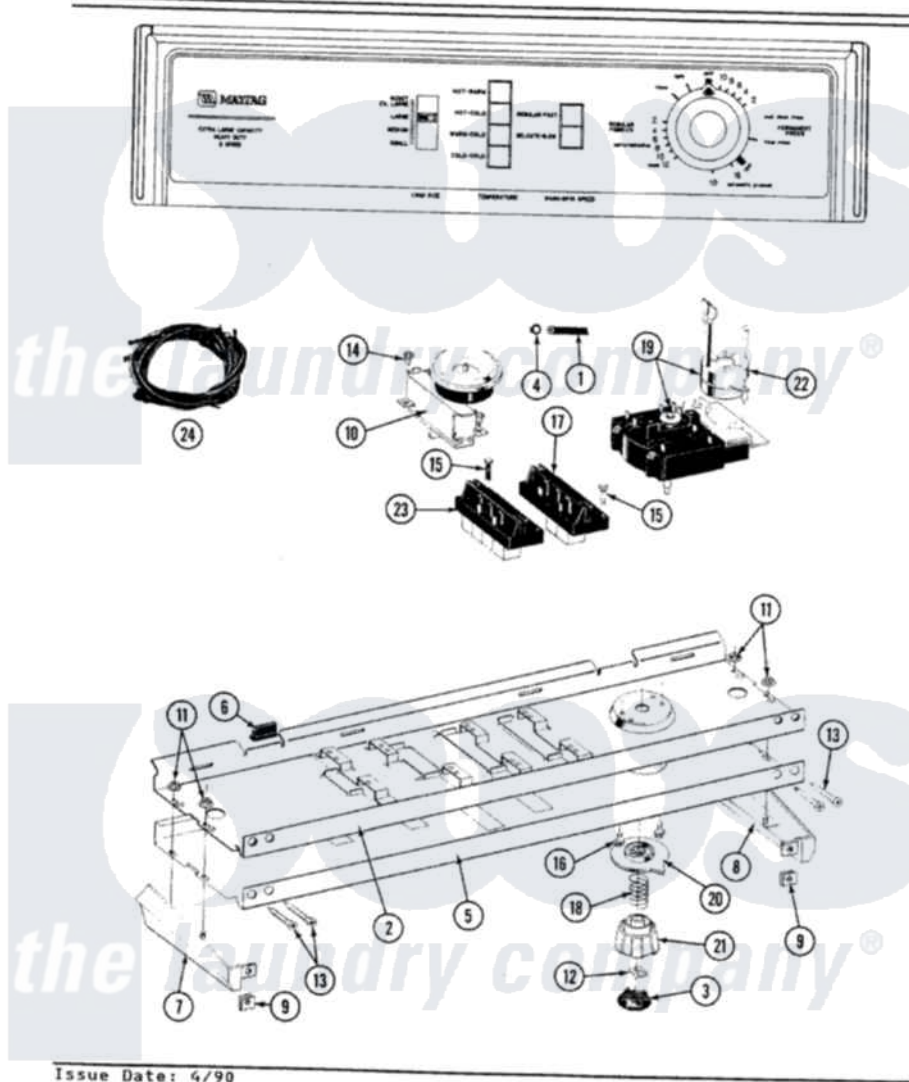

Maytag A8740 04 - CONTROL PANEL

SECTION: CONTROL PANEL
MODEL: A8700 A8740

Issue Date: 4/90

16

Maytag [Residential Maytag A8740 Washer Parts](#) Parts Diagram 04 - CONTROL PANEL
Click on the part number to view part

| Item | Original Part Number | Replaced By | Status | Part Description |
|------|------------------------|---------------------------|---------------|---|
| 1 | 212942 | 22001619 | | Tube, Water Level Switch |
| 2 | 214809 | | | Back Up Plate |
| 3 | 215821 | | Not Available | CAP, KNOB |
| 4 | 410296 | 596669 | | Clamp, Manifold |
| 5 | 207394 | | Not Available | CONTROL PANEL |
| 6 | 214897 | | | Pad, Control Panel |
| 7 | 207215 | | Not Available | END CAP LH |
| 8 | 207216 | | Not Available | END CAP RH |
| 9 | 214894 | | | Fastener, End Cap |
| 10 | 207360 | | | Infinite Level Press Switch |
| 11 | 214872 | | | Palnut, End Cap Note: Nut, Lamp Holder |
| 12 | 211605 | | | Bezel, Timer Dial |
| 13 | 210932 | | | Screw, No.8 X 9/16 Ctsk Note: Screw, Inlet Duct |
| 14 | 211168 | W10139210 | | Screw, 8-18 X 5/16 |
| 15 | 213117 | 67006908 | | Screw, Ice Rack |

| | | | |
|----|------------------------|--------------------------|-----------------------------------|
| 16 | 213966 | 3400014 | Screw |
| 17 | 207370 | | Speed Control Switch - 2 Butto |
| 18 | 211065 | | Spring, Index Wheel |
| 19 | 207373 | | Timer |
| 20 | 215827 | Not Available | TIMER DIAL SKIRT |
| 21 | 215828 | | Knob, Timer |
| 22 | 205033 | 22205033 | Motor- Tim |
| 23 | 207367 | Not Available | TEMP CONTROL SWITCH - 4 BUTTON |
| 24 | 207381 | Not Available | WIRE HARNESS |