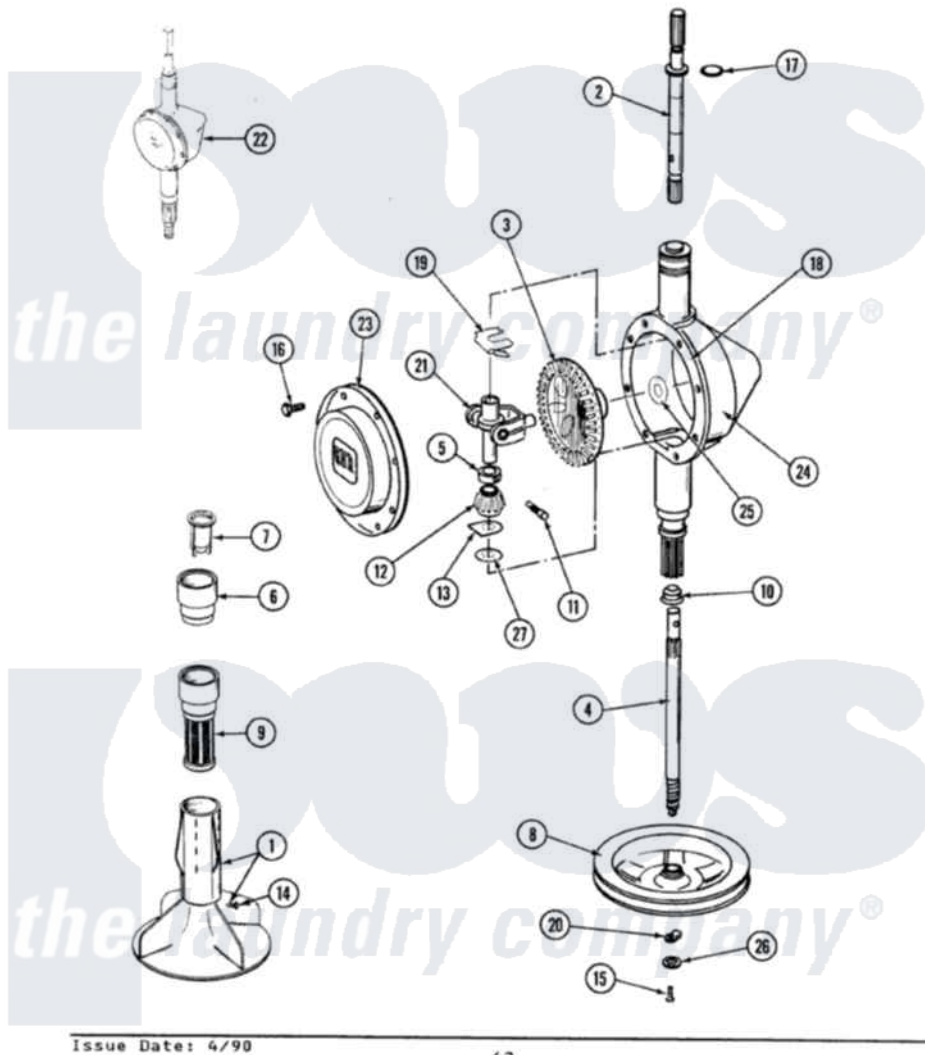

Maytag A8740 05 - ORBITAL TRANSMISSION

SECTION: ORBITAL TRANSMISSION
MODEL: ALL MODELS

Issue Date: 4/90

42

Maytag [Residential Maytag A8740 Washer Parts](#) Parts Diagram 05 - ORBITAL TRANSMISSION
Click on the part number to view part

Item	Original Part Number	Replaced By	Status	Part Description
1	207228			Agitator W/Lock Screw
2	207153	6-2097820		Kit- Shaft
3	206713	6-2067130		Gear- Beve
4	215410	12001450		Ctr Shaft W/Collar Andkeeper- Dp
5	215415		Not Available	COLLAR, LOWER
6	215721			Dispensing Cap
7	215733			Dispensing Cup
8	211059	6-2301530		Pulley
9	207426			Lint Filter Deep
"	207657			Lint Filter Deep
10	206602	207843		Lip Seal Repair Kit
11	Y206629			Pin, Collar
12	215401	W10221114		Pinion
13	215395			Plate, Clutch
14	206478		Not Available	SCREW & WASHER FOR AGITATOR

15	211375	681582	Screw
16	215417	Not Available	SCREW, TRANSMISSION COVER
17	210690		Seal, Rubber
18	Y058700	675652	Adhesive
19	215581		Spring, Agitator Shaft
20	211089		Lug, Stop Pulley
21	206685	6-2066850	Yoke
22	206707	6-2097750	Trans Dee
23	206628		Cover, Transmission
24	206624	6-2097750	Trans Dee
25	215394		Washer, Bevel Gear
26	211090	22003555	Washer, Stop Lug
27	211483	6-2114830	Washer- SP