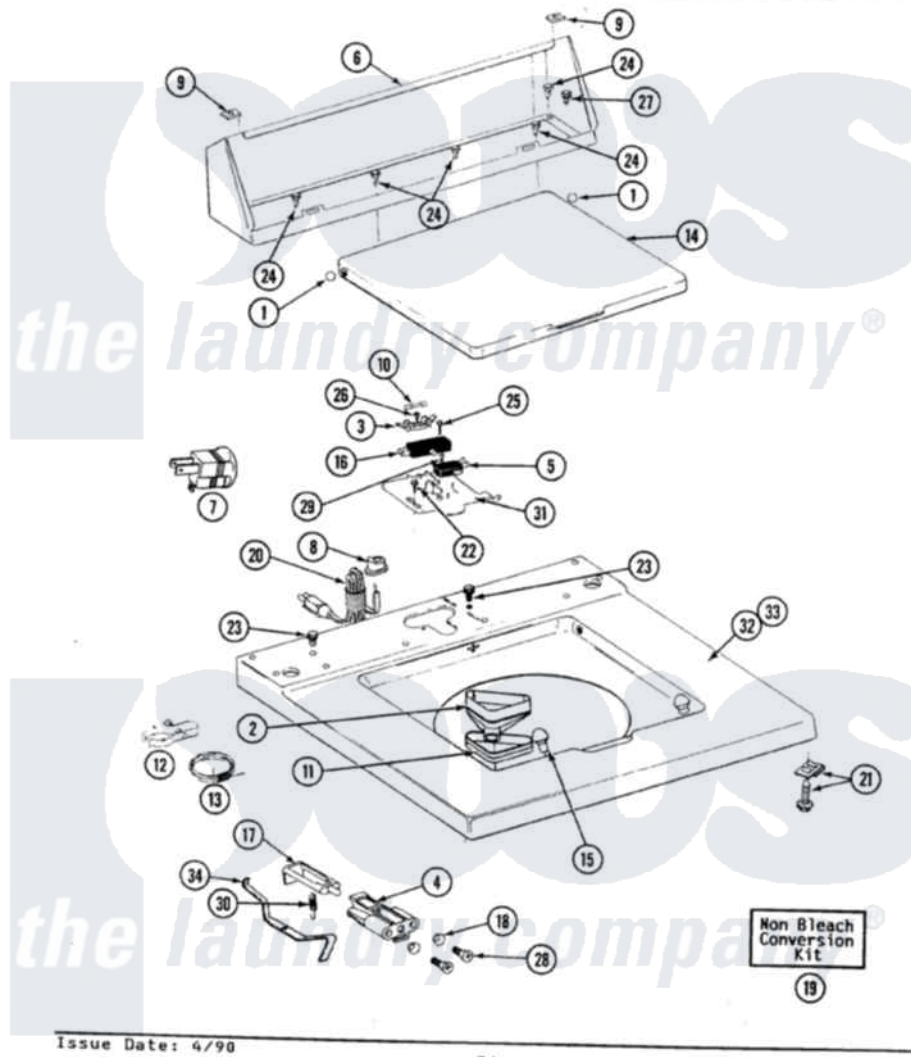

Maytag A8740 06 - TOP COVER, CONSOLE & LID SWITCH

SECTION: TOP COVER, CONSOLE & LID SWITCH
 MODEL: ALL MODELS

Issue Date: 4/98

34

Maytag Residential Maytag A8740 Washer Parts Parts Diagram 06 - TOP COVER, CONSOLE & LID SWITCH
 Click on the part number to view part

Item	Original Part Number	Replaced By	Status	Part Description
1	211726			Hinge, Ball Lid
2	215577			Bleach Inlet White
3	207167			Block, Fuse
4	216256		Not Available	BRACKET, UNBALANCE
"	214279	204968		Plunger And Bracket Assembly--W
5	207166			Switch, Check
6	205635			Console
7	Y201808			Converter
8	211881			Grommet, Cord Part Not Used-Gas Models Only
9	215075			Fastener, Control Panel To Console
10	207168	22001682		Switch Assembly, Lid W/4amp Fuse
11	214436			Gasket
12	301548			Clamp, Ground Wire
13	311155			Ground Wire And Clamp

14	212073		LID (WHITE)
15	212716		Bumper, Lid
16	205415	279347	Switch-Lid
17	208591		Not Available KIT, PLUNGER & BRACKET
"	215700		Not Available LID SWITCH PLUNGER
18	211500		Washer, Bracket To Top Cover
19	205997		Non-Bleach Conversion Kit
20	204590		Cord, Power
21	204445		Screw And Fastener Assembly
22	207159	489355	Screw, 8 X 1/2
23	210186	3370225	Screw
24	211294	90767	Screw, 8A X 3/8 HeX Washer Head Tapping
25	213501		Screw, No.6-20 X 1-1/8 Inch
26	215705	Y311711	Screw, Fuse Block
27	Y313559		Screw
28	910182	25-7809	Screw, No.6-20 1/2 Flthd Torx
29	912012	3400409	Screw
30	213720		Spring, Lid Switch
31	Y215699	22001678	Bracket, Switch And Fuse
32	207170		Top Cover
34	215704		Lever, Unbalance