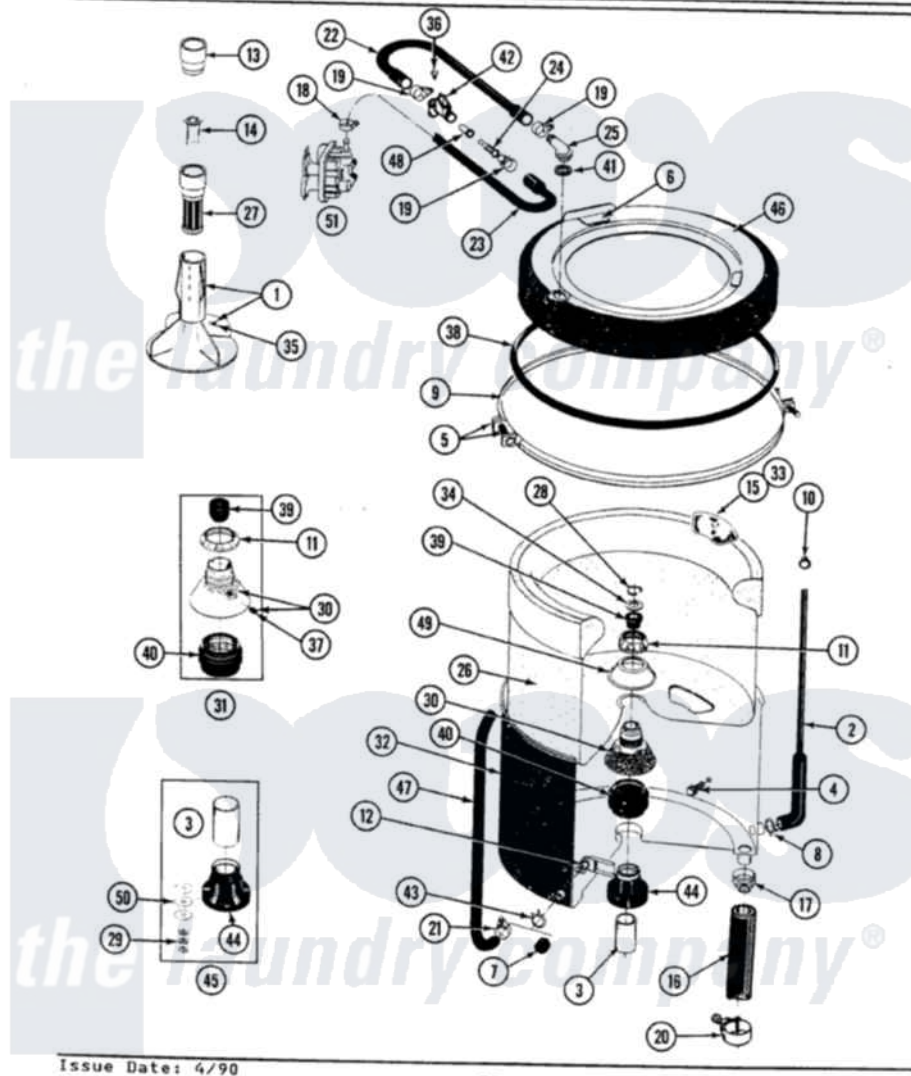

Maytag A8740 07 - TUB, AGITATOR, MOUNTING STEM & SEAL

SECTION: TUB AGITATOR, MOUNTING STEM & SEAL
 MODEL: ALL MODELS

Maytag Residential Maytag A8740 Washer Parts Parts Diagram 07 - TUB, AGITATOR, MOUNTING STEM & SEAL
 Click on the part number to view part

Item	Original Part Number	Replaced By	Status	Part Description
1	207228			Agitator W/Lock Screw
2	212942	22001619		Tube, Water Level Switch
3	211130			Bearing Liner, Tub Bearing
4	200744	W10175939		Bolt
"	205254	W10175938		Bolt
5	205529			Nut And Bolt Kit For Tub Clam
6	215232			Bumper, Unbalance
7	214725			Cap For Spout-Outer Tub
8	211641			Clamp, 1-1/16"
9	200846			Clamp - Tub Cover
10	410296	596669		Clamp, Manifold
11	211047	6-2110472		Nut- Clamp
12	214434			Spout, Deflector
13	215721			Dispensing Cap
14	215733			Dispensing Cup
15	207219			Filter, Self-Cleaning

16	213045		Hose, Outer Tub Part Not Used
17	200900	616099	Clamp
18	201575		Clamp, Hose
19	202515	596669	Clamp, Manifold
20	202574	3367052	Clamp, Hose
21	205161	489503	Clamp
22	Y215234		Hose, Injector Fill
23	213013		Hose, Injector
24	213015		Nozzle, Injector
25	215235		Tube, Injector
26	207831	Not Available	TUB, INNER (W/PLUG)
27	207657		Lint Filter Deep
"	207426		Lint Filter Deep
28	Y015667		Retaining Ring
29	Y054867		Washer, Lock
30	202521	6-2095720	Mounting S
31	204012	6-2095720	Mounting S
32	205484		Tub, Outer Part Not Used
33	215980		Plug, Filter Hole
34	Y015666		Washer, Retaining -
35	206478	Not Available	SCREW & WASHER FOR AGITATOR
36	312620		Screw, Sems
37	211618	22001423	Set Screw, Mounting Stem
38	211232		Seal, Tub Cover
39	Y0A4298	6-0A57420	Seal- Agitator
40	201537	6-2095720	Mounting S
41	215233		Seal For Injector Tube
42	215447		Sleeve For Injector
43	214739	596669	Clamp, Manifold
44	200824	6-2040130	Tub Bearin
45	204013	6-2040130	Tub Bearin
46	206380	Not Available	COVER, TUB
47	214433		Tube, Inlet Part Not Used
48	213016	216201	Nozzle
49	211210		Washer, Clamping Nut
50	211100		Washer, Outer Tub
51	205613		Water Valve