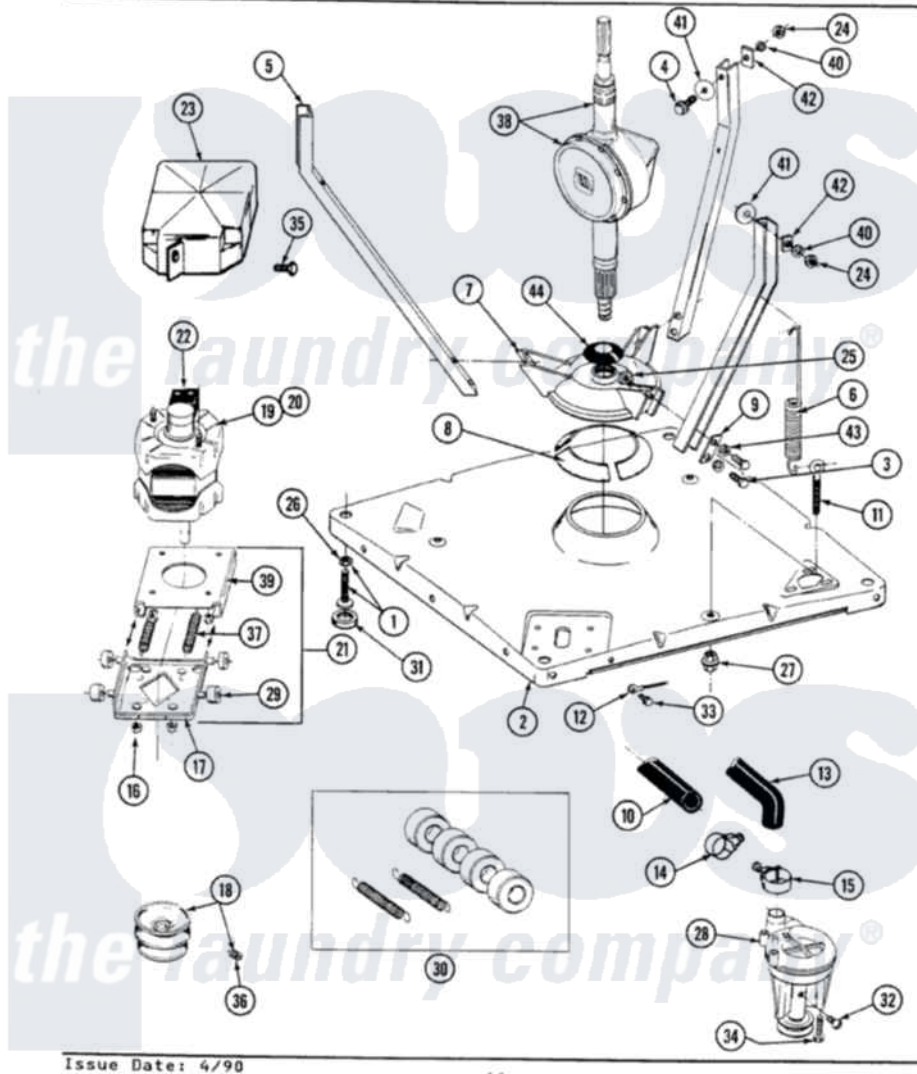

Maytag A8800 01 - BASE, PUMP, MOTOR & COMPONENTS

SECTION: BASE, PUMP, MOTOR & COMPONENTS
 MODEL: ALL MODELS

Issue Date: 4/90

44

Maytag [Residential Maytag A8800 Washer Parts](#) Parts Diagram 01 - BASE, PUMP, MOTOR & COMPONENTS
 Click on the part number to view part

Item	Original Part Number	Replaced By	Status	Part Description
1	Y302699	22003428		Leg, Adjustable
2	203274			Base With Damper Pads
3	Y015627			Screw- Hex
4	205254	W10175938		Bolt
"	200744	W10175939		Bolt
5	213053			Brace, Tub Part Not Used
6	213054			Centering Spring - 3 Used
7	203725			Damper W/Bolt And Clip
8	203956			Damper Pad Kit
9	213073			Washer, Double Brace
10	214767	22001448		Hose, Pump
11	213120	216416		Bolt, Eye/Centering Spring
12	204807			Ground Wire, Supp. Plte To Top Cover
13	213045			Hose, Outer Tub Part Not Used
14	200461	285655		Clamp, Hose