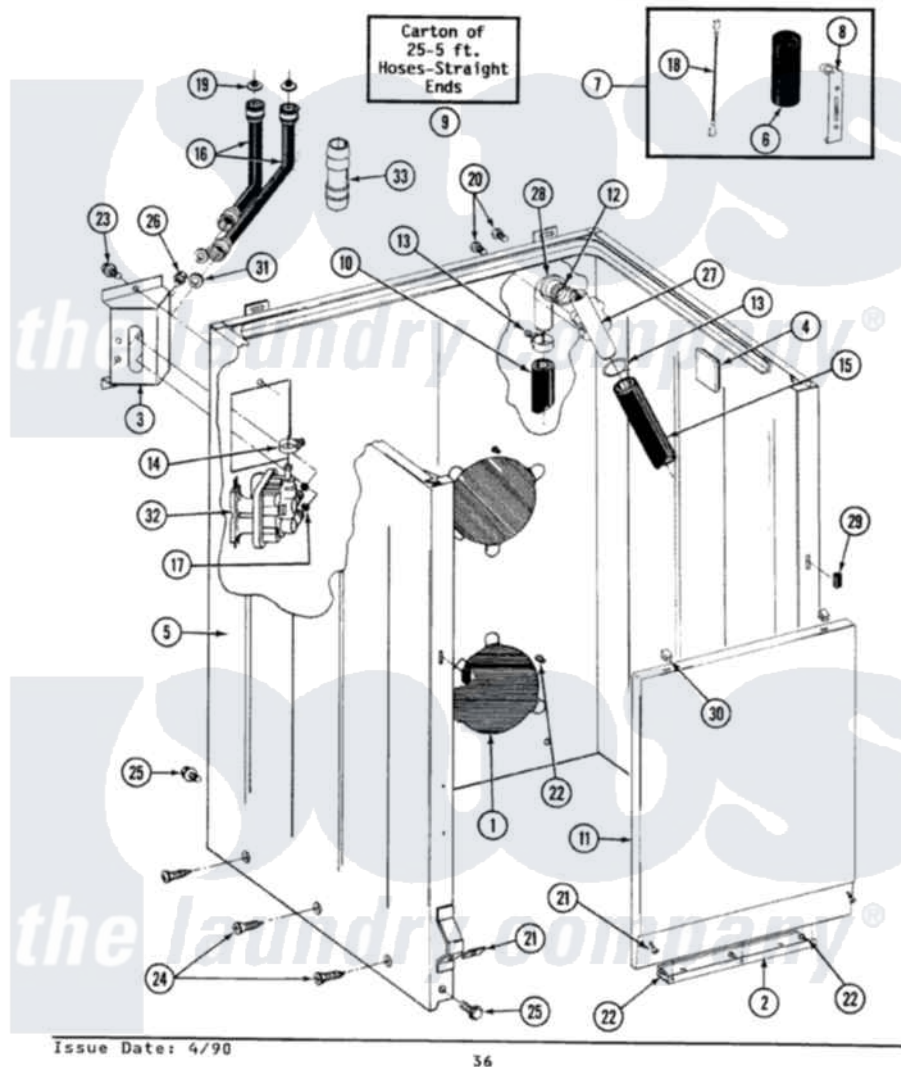

Maytag A8800 02 - CABINET, WATER VALVE, HOSES & FRNT PANEL

SECTION: CABINET, WATER VALVE, HOSES & FRONT PANEL
 MODEL: ALL MODELS

Maytag Residential Maytag A8800 Washer Parts Parts Diagram 02 - CABINET, WATER VALVE, HOSES & FRNT PANEL

Click on the part number to view part

Item	Original Part Number	Replaced By	Status	Part Description
1	211878		Not Available	PLATE, ACCESS
2	213846			Guard, Belt
3	214812	22002361		Bracket, Water Valve
4	215058			Pad, Cabinet Bumper
5	203319M		Not Available	CABINET-HARVEST WHEAT
"	203319	22203319		Cabinet
"	203319L		Not Available	(ALMOND)
6	Y200832			Capacitor
7	206103			Capacitor Kit
8	211149			Clip, Capacitor
9	202861	202860		Inlet Hose Assembly
10	215279	22003410		Hose, Drain
"	Y059149			(7/8" I.D. CARTON OF 50 FT.)
"	216017			Hose, Drain
11	212998		Not Available	PANEL, FRONT (WHT)

"	212998M		Not Available	FRONT PANEL-HARVEST WHEAT
"	212998L		Not Available	FRONT PANEL-ALMOND
12	214765			Gasket, Siphon Break
13	200461	285655		Clamp, Hose
"	200908	285655		Clamp, Hose
14	201575			Clamp, Hose
15	214767	22001448		Hose, Pump
16	200672	76314		Hose, Inlet 6 Ft. Hose With Elbow
"	200688	76314		Hose, Inlet 6 Ft. Hose With Elbow
"	200681	21001467		Hose- 10'
"	205828	202860		Inlet Hose Assembly
"	202860			Inlet Hose Assembly
17	214337	96160		Screen
18	203237			No. 17 Wire With Terminal
19	200961	12001413		Strainer And Washer Kit
20	Y014874			Screw, Idler Arm And Sleeve
21	204439			Screw And Fstner Assembly
22	211294	90767		Screw, 8A X 3/8 HeX Washer Head Tapping
23	212276	W10116760		Screw
24	213007			Xfor Cabinet See Cabinet, Back
25	213121	3400111		Screw, 12-14 X 5/8
"	213122	27001200		Screw
26	Y313561			Screw---NA
27	206638			Siphon Break
28	214764	208847		Elbow
"	Y216016	W10116738		Elbow
29	214376	22002331		Spacer, Front Panel
30	212982	22001650		Fastener, Spring
31	Y013783			Washer, Inlet Hose
32	205613			Water Valve
33	Y216015			Coupling, Hose