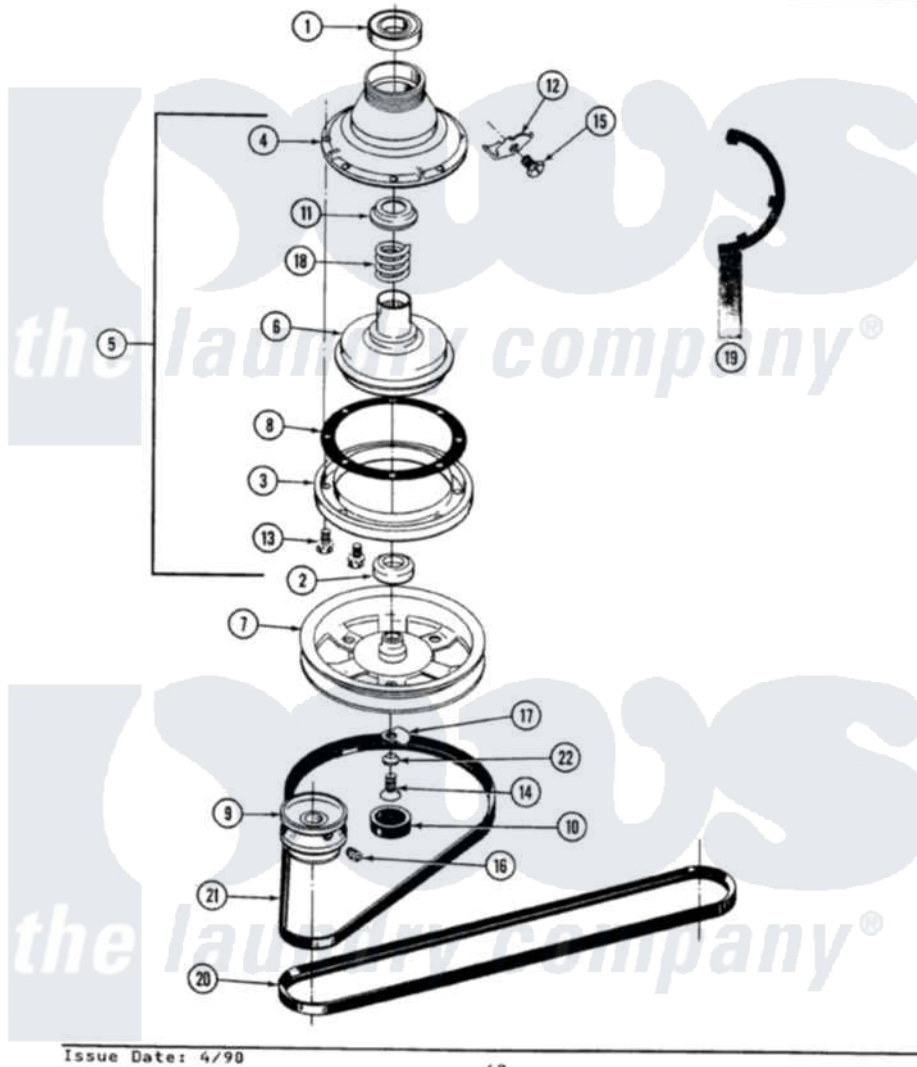

Maytag A8800 03 - CLUTCH, BRAKE & BELTS

SECTION: CLUTCH, BRAKE & BELTS
 MODEL: ALL MODELS

Maytag Residential Maytag A8800 Washer Parts Parts Diagram 03 - CLUTCH, BRAKE & BELTS
 Click on the part number to view part

Item	Original Part Number	Replaced By	Status	Part Description
1	Y200720	22003441		Bearing, Rear
2	200835			Bearing, Brake Rotor
3	211043	6-2011900		Brake Asse
4	211045	6-2011900		Brake Asse
5	201190	6-2011900		Brake Asse
6	201126	6-2011900		Brake Asse
7	211059	6-2301530		Pulley
8	211042	6-2011900		Brake Asse
9	200816	6-2008160		Pulley- MO
10	211038		Not Available	CAP, OIL RETAINER
11	211039	6-2011900		Brake Asse
12	213325			Clip, Retaining
13	211000			SCREW, BRAKE DRUM (HEX HEAD)
14	211375	681582		Screw
15	213326			Bolt, Sems Retaining Clip
16	Y053241			Set Screw, Motor Pulley

17	211089		Lug, Stop Pulley
18	211041	6-2011900	Brake Asse
19	Y038315	038315	Tool
20	211124		Part Not Used
21	211125		V Belt, Drive Pulley
22	211090	22003555	Washer, Stop Lug