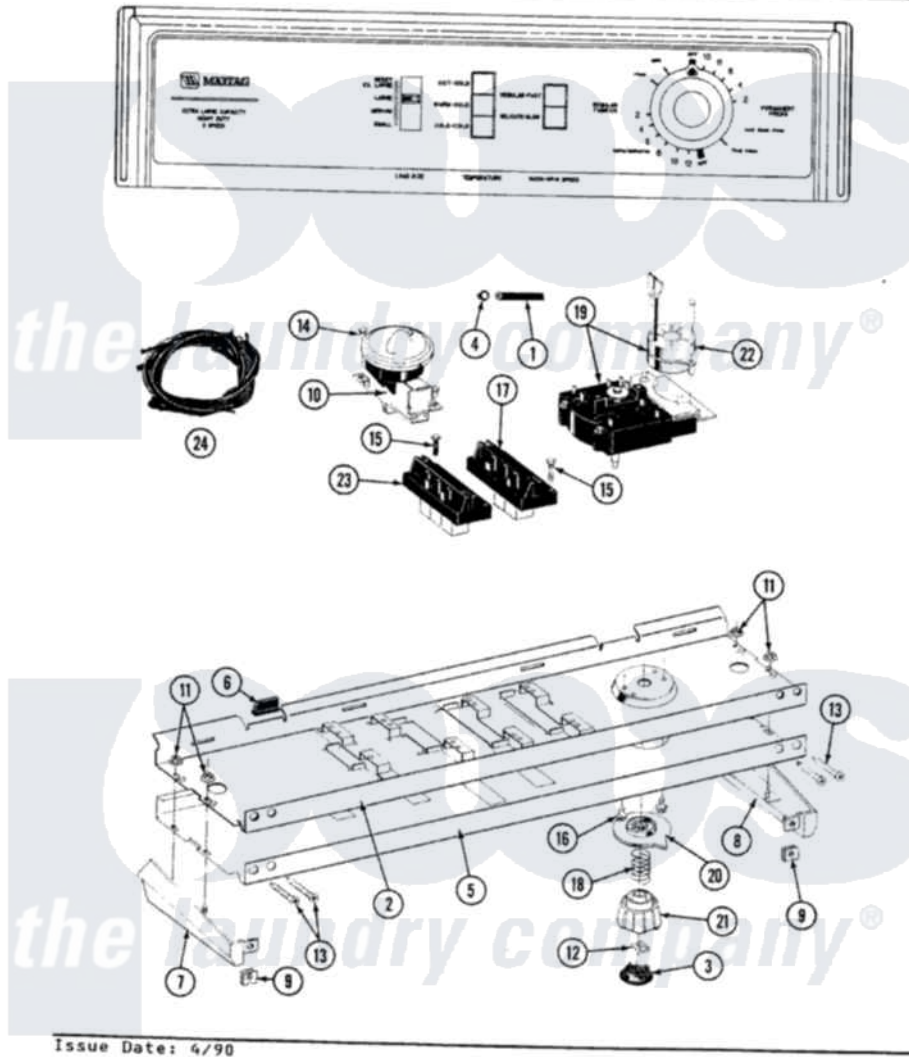

# Maytag A8800 04 - CONTROL PANEL

SECTION: CONTROL PANEL  
 MODEL: A8800 A8820 A8840

Issue Date: 4/90

18

Maytag [Residential Maytag A8800 Washer Parts](#) Parts Diagram 04 - CONTROL PANEL  
 Click on the part number to view part

Item	Original Part Number	Replaced By	Status	Part Description
1	212942	<a href="#">22001619</a>		Tube, Water Level Switch
2	<a href="#">214809</a>			Back Up Plate
3	215821		Not Available	CAP, KNOB
4	410296	<a href="#">596669</a>		Clamp, Manifold
5	<a href="#">207391</a>			Control Panel
6	<a href="#">214897</a>			Pad, Control Panel
7	207215		Not Available	END CAP LH
8	207216		Not Available	END CAP RH
9	<a href="#">214894</a>			Fastener, End Cap
10	<a href="#">207360</a>			Infinite Level Press Switch
11	<a href="#">214872</a>			Palnut, End Cap Note: Nut, Lamp Holder
12	<a href="#">211605</a>			Bezel, Timer Dial
13	<a href="#">210932</a>			Screw, No.8 X 9/16 Ctsk Note: Screw, Inlet Duct
"	<a href="#">210932</a>			Screw, No.8 X 9/16 Ctsk Note: Screw, Inlet Duct

14	211168	<a href="#">W10139210</a>	Screw, 8-18 X 5/16
15	213117	<a href="#">67006908</a>	Screw, Ice Rack
"	213117	<a href="#">67006908</a>	Screw, Ice Rack
16	213966	<a href="#">3400014</a>	Screw
17	<a href="#">207370</a>		Speed Control Switch - 2 Butto
18	<a href="#">211065</a>		Spring, Index Wheel
19	207374	Not Available	TIMER
20	215827	Not Available	TIMER DIAL SKIRT
21	<a href="#">215828</a>		Knob, Timer
22	205033	<a href="#">22205033</a>	Motor- Tim
23	207368	Not Available	TEMP CONTROL SWITCH - 3 BUTTON
24	207384	Not Available	WIRE HARNESS