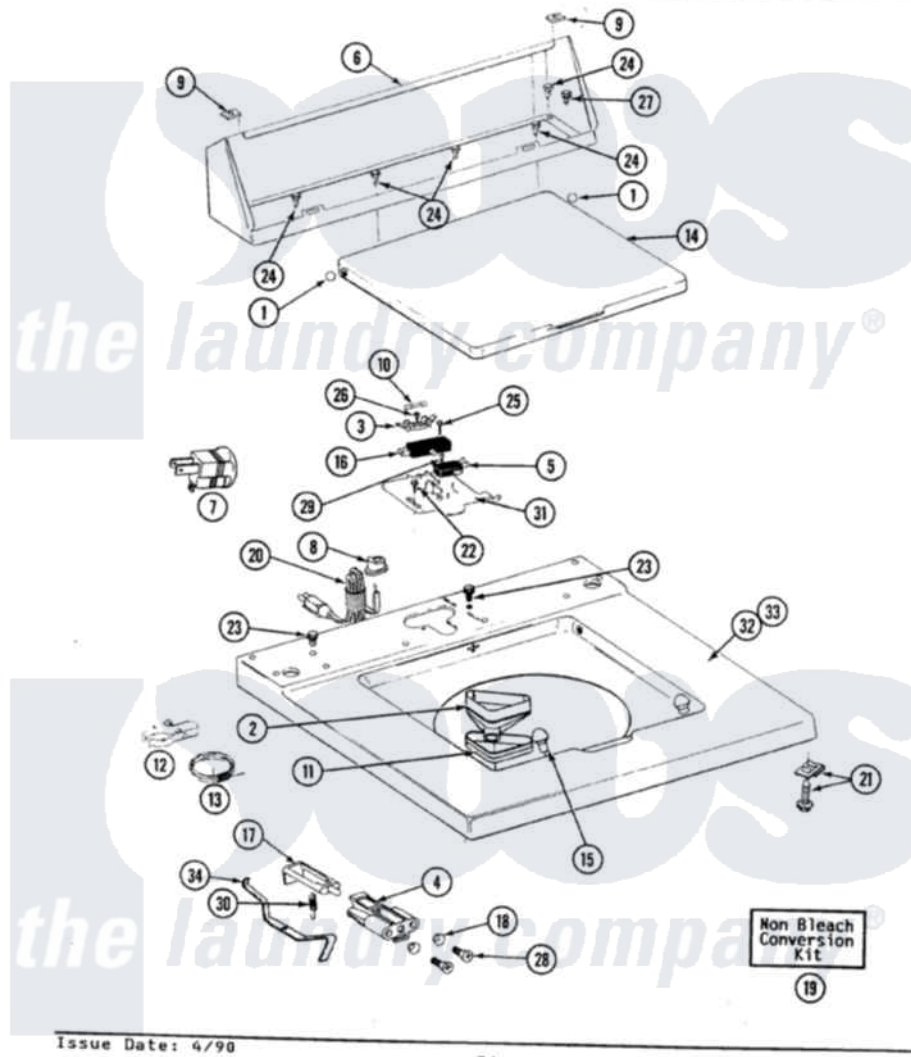

# Maytag A8800 06 - TOP COVER, CONSOLE & LID SWITCH

SECTION: TOP COVER, CONSOLE & LID SWITCH  
 MODEL: ALL MODELS

Issue Date: 4/98

34

Maytag Residential Maytag A8800 Washer Parts Parts Diagram 06 - TOP COVER, CONSOLE & LID SWITCH  
 Click on the part number to view part

Item	Original Part Number	Replaced By	Status	Part Description
1	<a href="#">211726</a>			Hinge, Ball Lid
2	<a href="#">215578</a>			Bleach Inlet Almond
"	<a href="#">215577</a>			Bleach Inlet White
3	<a href="#">207167</a>			Block, Fuse
4	214279	<a href="#">204968</a>		Plunger And Bracket Assembly--W
5	<a href="#">207166</a>			Switch, Check
6	<a href="#">205635</a>			Console
"	205635M		Not Available	CONSOLE (HVST WHEAT)
"	205635L		Not Available	CONSOLE (ALM)
7	<a href="#">Y201808</a>			Converter
8	<a href="#">211881</a>			Grommet, Cord Part Not Used- Gas Models Only
9	<a href="#">215075</a>			Fastener, Control Panel To Console
10	207168	<a href="#">22001682</a>		Switch Assembly, Lid W/4amp Fuse
11	<a href="#">214436</a>			Gasket