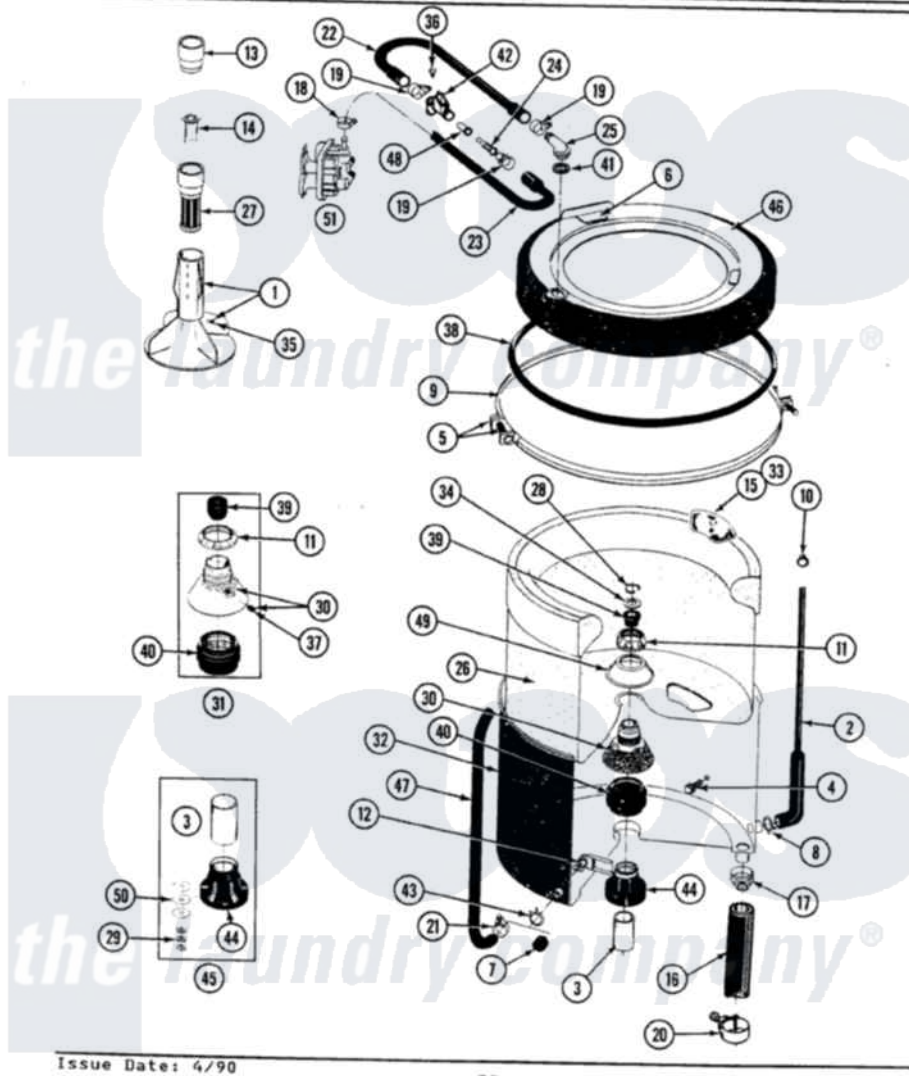

# Maytag A8800 07 - TUB, AGITATOR, MOUNTING STEM & SEAL

SECTION: TUB AGITATOR, MOUNTING STEM & SEAL  
 MODEL: ALL MODELS

Issue Date: 4/90

38

Maytag Residential Maytag A8800 Washer Parts Parts Diagram 07 - TUB, AGITATOR, MOUNTING STEM & SEAL  
 Click on the part number to view part

Item	Original Part Number	Replaced By	Status	Part Description
1	<a href="#">207228</a>			Agitator W/Lock Screw
2	<a href="#">215976</a>			Air Tube
"	212942	<a href="#">22001619</a>		Tube, Water Level Switch
3	<a href="#">211130</a>			Bearing Liner, Tub Bearing
4	200744	<a href="#">W10175939</a>		Bolt
"	205254	<a href="#">W10175938</a>		Bolt
5	<a href="#">205529</a>			Nut And Bolt Kit For Tub Clam
6	<a href="#">215232</a>			Bumper, Unbalance
8	<a href="#">211641</a>			Clamp, 1-1/16"
9	<a href="#">200846</a>			Clamp - Tub Cover
10	410296	<a href="#">596669</a>		Clamp, Manifold
11	211047	<a href="#">6-2110472</a>		Nut- Clamp
12	<a href="#">214434</a>			Spout, Deflector
16	<a href="#">213045</a>			Hose, Outer Tub Part Not Used
17	200900	<a href="#">616099</a>		Clamp
18	<a href="#">201575</a>			Clamp, Hose