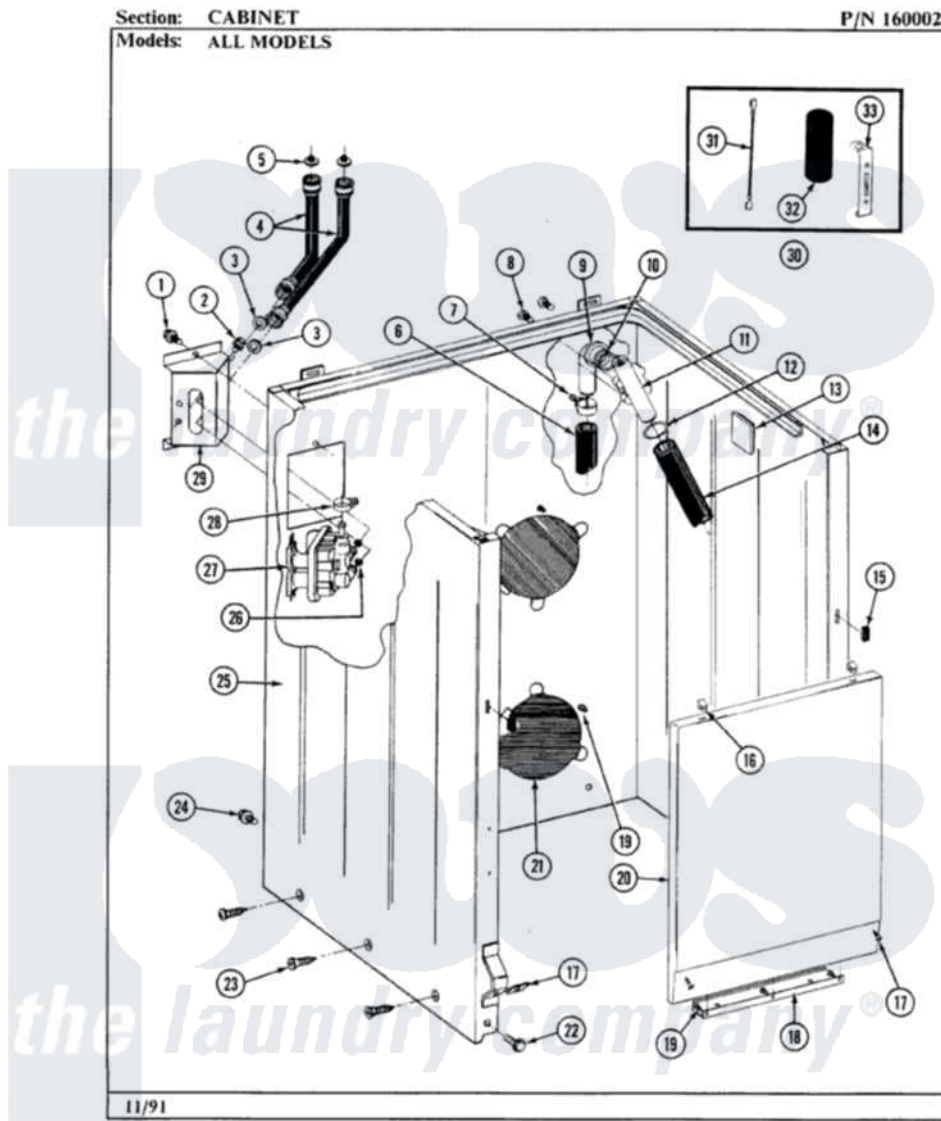

Maytag A882 02 - CABINET

16

Maytag [Residential Maytag A882 Washer Parts](#) Parts Diagram 02 - CABINET
Click on the part number to view part

Item	Original Part Number	Replaced By	Status	Part Description
1	212276	W10116760		Screw
2	Y313561			Screw---NA
3	Y013783			Washer, Inlet Hose
4	202860			Inlet Hose Assembly
5	200961	12001413		Strainer And Washer Kit
6	215279	22003410		Hose, Drain
7	200461	285655		Clamp, Hose
8	Y014874			Screw, Idler Arm And Sleeve
9	214764	208847		Elbow
10	214765			Gasket, Siphon Break
11	206638			Siphon Break
12	200461	285655		Clamp, Hose
13	215058			Pad, Cabinet Bumper
14	214767	22001448		Hose, Pump
15	214376	22002331		Spacer, Front Panel
16	212982	22001650		Fastener, Spring

17	204439		Screw And Fstner Assembly
18	213846		Guard, Belt
19	211294	90767	Screw, 8A X 3/8 HeX Washer Head Tapping
20	212998	Not Available	PANEL, FRONT (WHT)
21	211878	Not Available	PLATE, ACCESS
22	213122	27001200	Screw
23	213007		Xfor Cabinet See Cabinet, Back
24	213121	3400111	Screw, 12-14 X 5/8
25	203319	22203319	Cabinet
26	214337	96160	Screen
27	205613		Water Valve
28	201575		Clamp, Hose
29	214812	22002361	Bracket, Water Valve
30	206103		Capacitor Kit
31	203237		No.17 Wire With Terminal
32	Y200832		Capacitor
33	211149		Clip, Capacitor