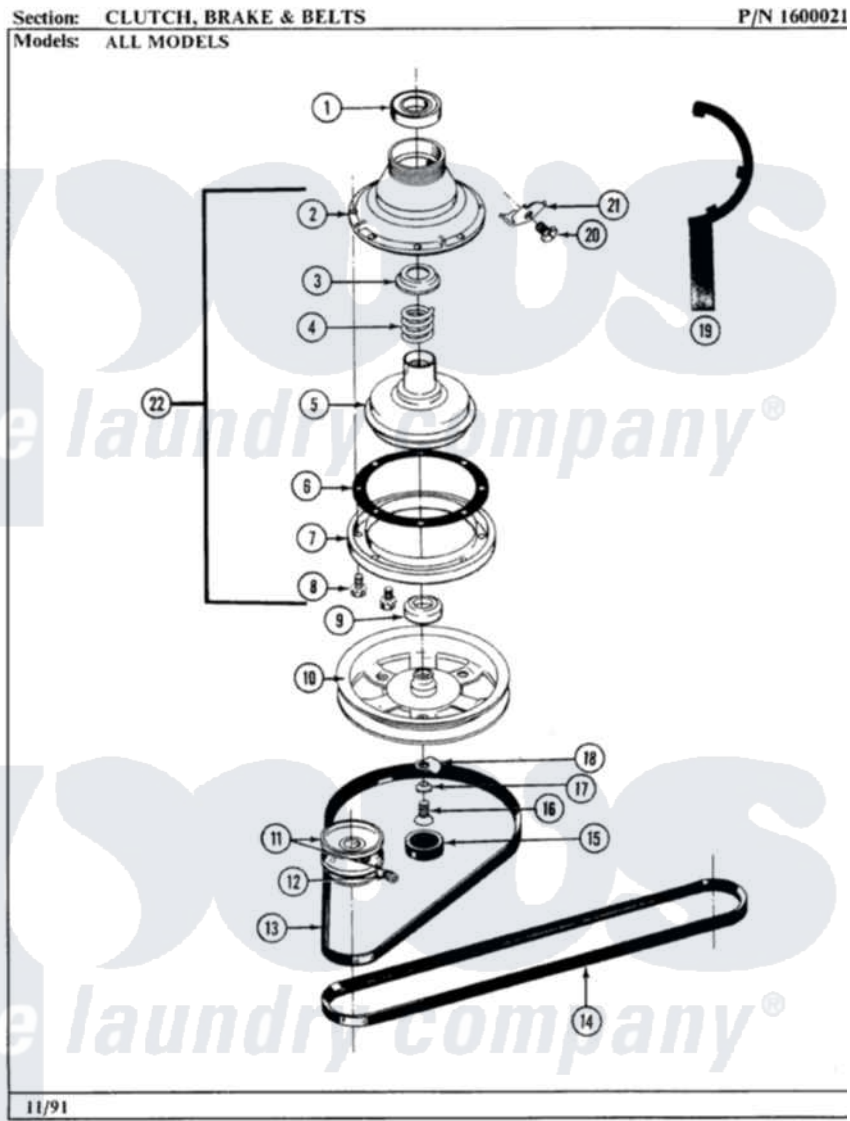

Maytag A882 03 - CLUTCH, BRAKE & BELTS

30

Maytag Residential Maytag A882 Washer Parts Parts Diagram 03 - CLUTCH, BRAKE & BELTS
 Click on the part number to view part

Item	Original Part Number	Replaced By	Status	Part Description
1	Y200720	22003441		Bearing, Rear
2	211045	6-2011900		Brake Asse
3	211039	6-2011900		Brake Asse
4	211041	6-2011900		Brake Asse
5	201126	6-2011900		Brake Asse
6	211042	6-2011900		Brake Asse
7	211043	6-2011900		Brake Asse
8	211000			SCREW, BRAKE DRUM (HEX HEAD)
9	200835			Bearing, Brake Rotor
10	211059	6-2301530		Pulley
11	200816	6-2008160		Pulley- MO
12	Y053241			Set Screw, Motor Pulley
13	211125			V Belt, Drive Pulley
14	211124			Part Not Used
15	211038		Not Available	CAP, OIL RETAINER
16	211375	681582		Screw

17	211090	22003555	Washer, Stop Lug
18	211089		Lug, Stop Pulley
19	Y038315	038315	Tool
20	213326		Bolt, Sems Retaining Clip
21	213325		Clip, Retaining
22	201190	6-2011900	Brake Asse