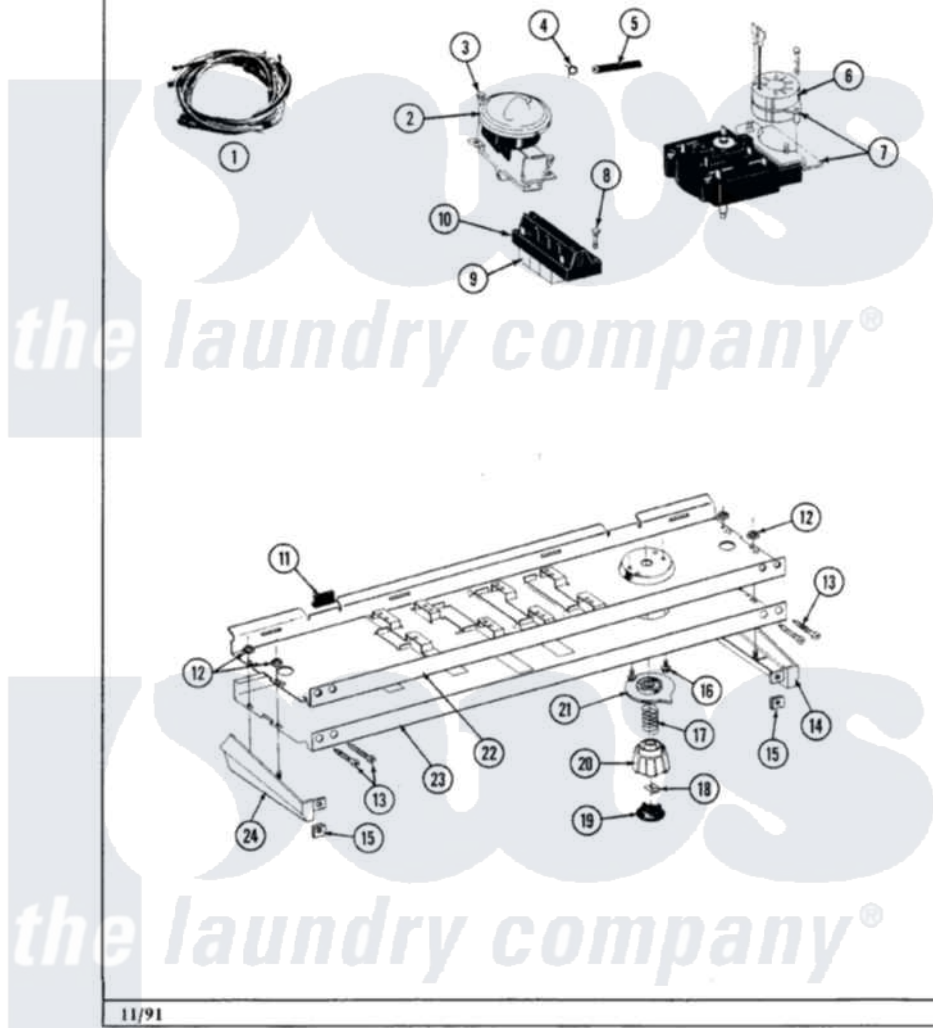

Maytag A882 04 - CONTROL PANEL

Section: CONTROL PANEL

P/N 1600021

Models: A506 A882

11/91

8

Maytag [Residential Maytag A882 Washer Parts](#) Parts Diagram 04 - CONTROL PANEL

Click on the part number to view part

Item	Original Part Number	Replaced By	Status	Part Description
1	206231			Wire Harness
2	206223	22206223		Switch- Wa
3	211168	W10139210		Screw, 8-18 X 5/16
4	410296	596669		Clamp, Manifold
5	212942	22001619		Tube, Water Level Switch
6	205033	22205033		Motor- Tim
7	206230			Timer
8	213117	67006908		Screw, Ice Rack
9	215211			Button For Switch
10	206216			Water Temperature Switch
11	214897			Pad, Control Panel
12	214872			Palnut, End Cap Note: Nut, Lamp Holder
13	210932			Screw, No.8 X 9/16 Ctsk Note: Screw, Inlet Duct
14	214816			End Cap F/Control Panel-RH
15	214894			Fastener, End Cap

16	213966	3400014	Screw
17	211065		Spring, Index Wheel
18	211605		Bezel, Timer Dial
19	215163	Not Available	CAP FOR KNOB
20	215162		Timer Knob
21	215161	22001571	Bezel, Timer Dial
22	214809		Back Up Plate
23	206706	Not Available	CONTROL PANEL
24	214815		End Cap F/Control Panel-LH