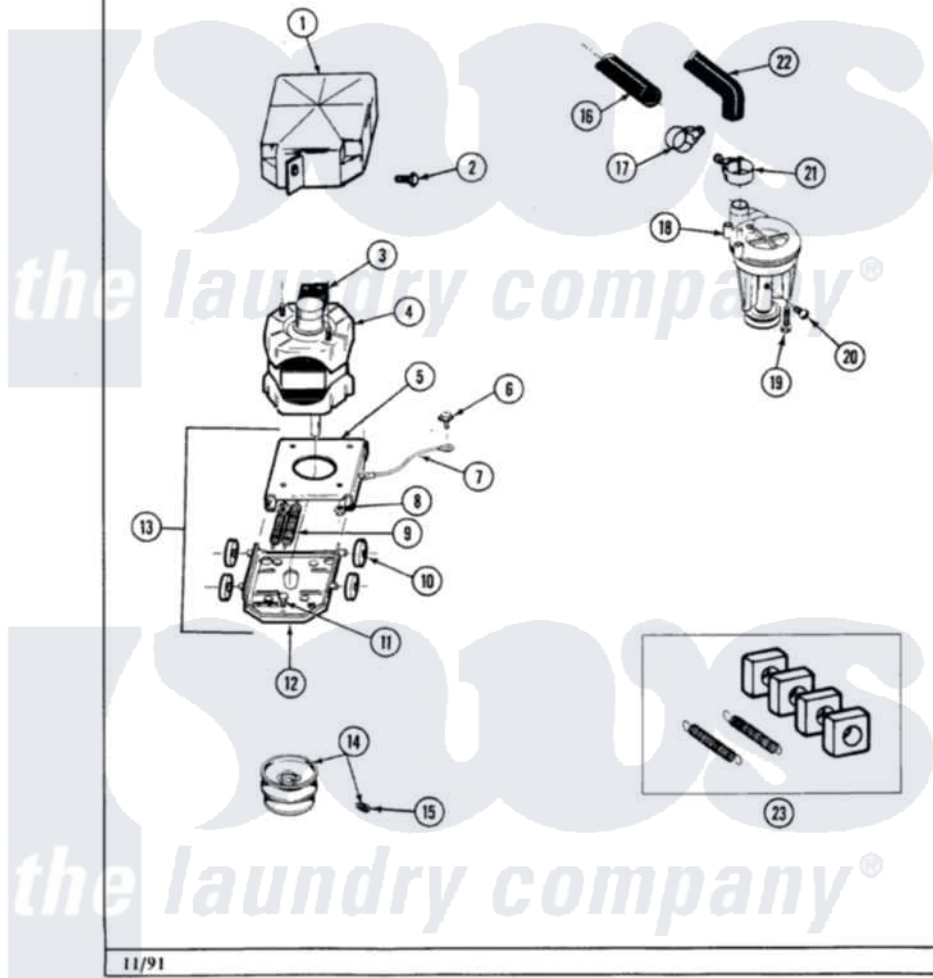

# Maytag A882 05 - MOTOR & PUMP ASSEMBLY

Section: MOTOR & PUMP ASSEMBLY

P/N 1600021

Models: ALL MODELS

11/91

28

Maytag [Residential Maytag A882 Washer Parts](#) Parts Diagram 05 - MOTOR & PUMP ASSEMBLY

[Click on the part number to view part](#)

Item	Original Part Number	Replaced By	Status	Part Description
1	<a href="#">215098</a>			Shield, Motor
2	213121	<a href="#">3400111</a>		Screw, 12-14 X 5/8
3	205134		Not Available	MOTOR EXTERNAL START SWITCH
"	<a href="#">205131</a>			Switch, Motor External Start
"	205132		Not Available	SWITCH, MOTOR EXTERNAL START No.201664-14,205463-4 & 201800-4
"	205133		Not Available	(PROD. IDNo. 2-1664-8 & 2-5463)
"	<a href="#">206504</a>			Motor External Start Switch
4	201805	<a href="#">12002351</a>		Motor-Drve
5	<a href="#">214956</a>			Motor Mount Assembly
6	210186	<a href="#">3370225</a>		Screw
7	<a href="#">901220</a>			Ground Wire
8	Y311426	<a href="#">3400029</a>		Nut, Adapter Plate
9	<a href="#">202718</a>			Springs, Tension
10	204998	<a href="#">205000</a>		Roller And Spring Kit 4+Spr

11	<a href="#">Y313561</a>		Screw---NA
12	<a href="#">205908</a>		Motor Mount Assembly
13	<a href="#">205999</a>		Motor Mount Assembly
14	200816	<a href="#">6-2008160</a>	Pulley- MO
15	<a href="#">Y053241</a>		Set Screw, Motor Pulley
16	214767	<a href="#">22001448</a>	Hose, Pump
17	200461	<a href="#">285655</a>	Clamp, Hose
18	202203	<a href="#">6-2022030</a>	Pump As Pa
19	<a href="#">211880</a>		Screw, HeX Head No.10 X 1/2 Inc
20	Y015408	<a href="#">22003235</a>	Screw, Bearing Insert
21	202574	<a href="#">3367052</a>	Clamp, Hose
22	<a href="#">213045</a>		Hose, Outer Tub Part Not Used
23	<a href="#">205000</a>		Roller And Spring Kit 4+Spr