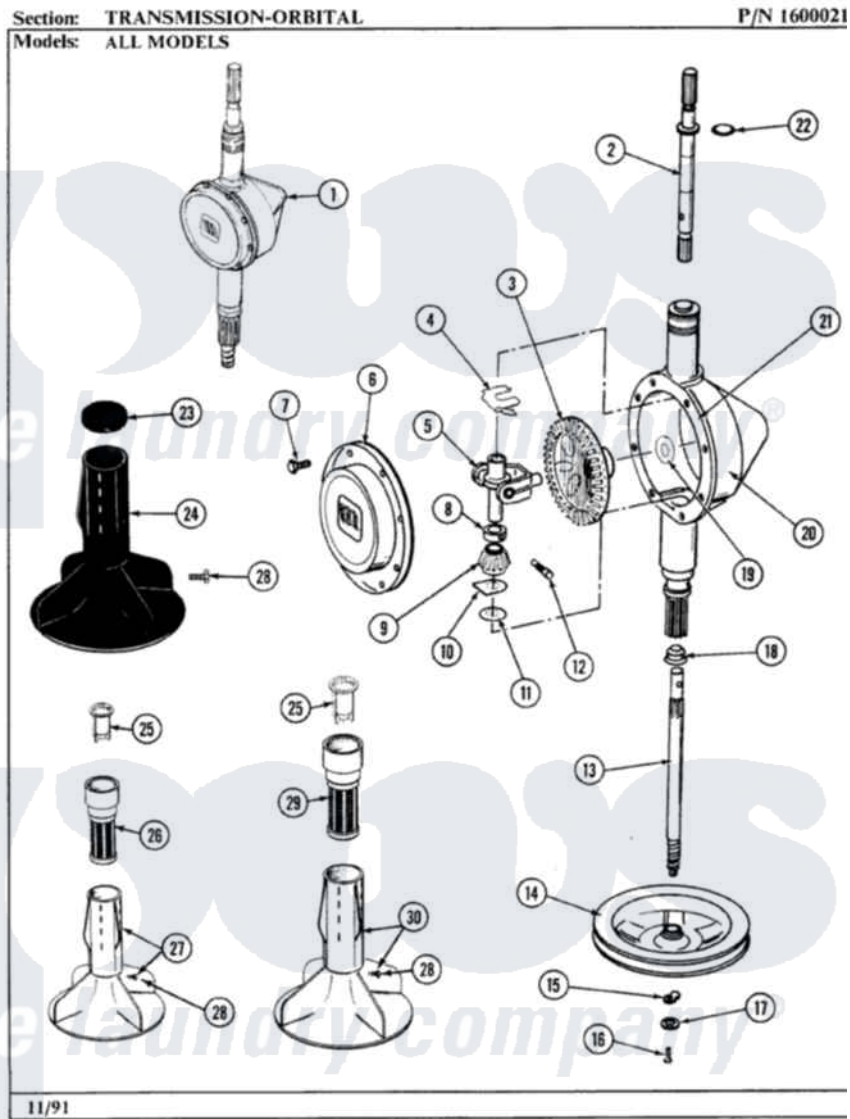

Maytag A882 08 - TRANSMISSION-ORBITAL

24

Maytag [Residential Maytag A882 Washer Parts](#) Parts Diagram 08 - TRANSMISSION-ORBITAL
Click on the part number to view part

Item	Original Part Number	Replaced By	Status	Part Description
1	206707	6-2097750		Trans Dee
2	207153	6-2097820		Kit- Shaft
3	206713	6-2067130		Gear- Beve
4	215581			Spring, Agitator Shaft
5	206685	6-2066850		Yoke
6	206628			Cover, Transmission
7	215417		Not Available	SCREW, TRANSMISSION COVER
8	215415		Not Available	COLLAR, LOWER
9	215401	W10221114		Pinion
10	215395			Plate, Clutch
11	211483	6-2114830		Washer- SP
12	Y206629			Pin, Collar
13	215410	12001450		Ctr Shaft W/Collar Andkeeper-Dp
14	211059	6-2301530		Pulley
15	211089			Lug, Stop Pulley

16	211375	681582	Screw
17	211090	22003555	Washer, Stop Lug
18	206602	207843	Lip Seal Repair Kit
19	215394		Washer, Bevel Gear
20	206624	6-2097750	Trans Dee
21	Y058700	675652	Adhesive
22	210690		Seal, Rubber
25	215733		Dispensing Cup
28	206478	Not Available	SCREW & WASHER FOR AGITATOR
30	207228		Agitator W/Lock Screw