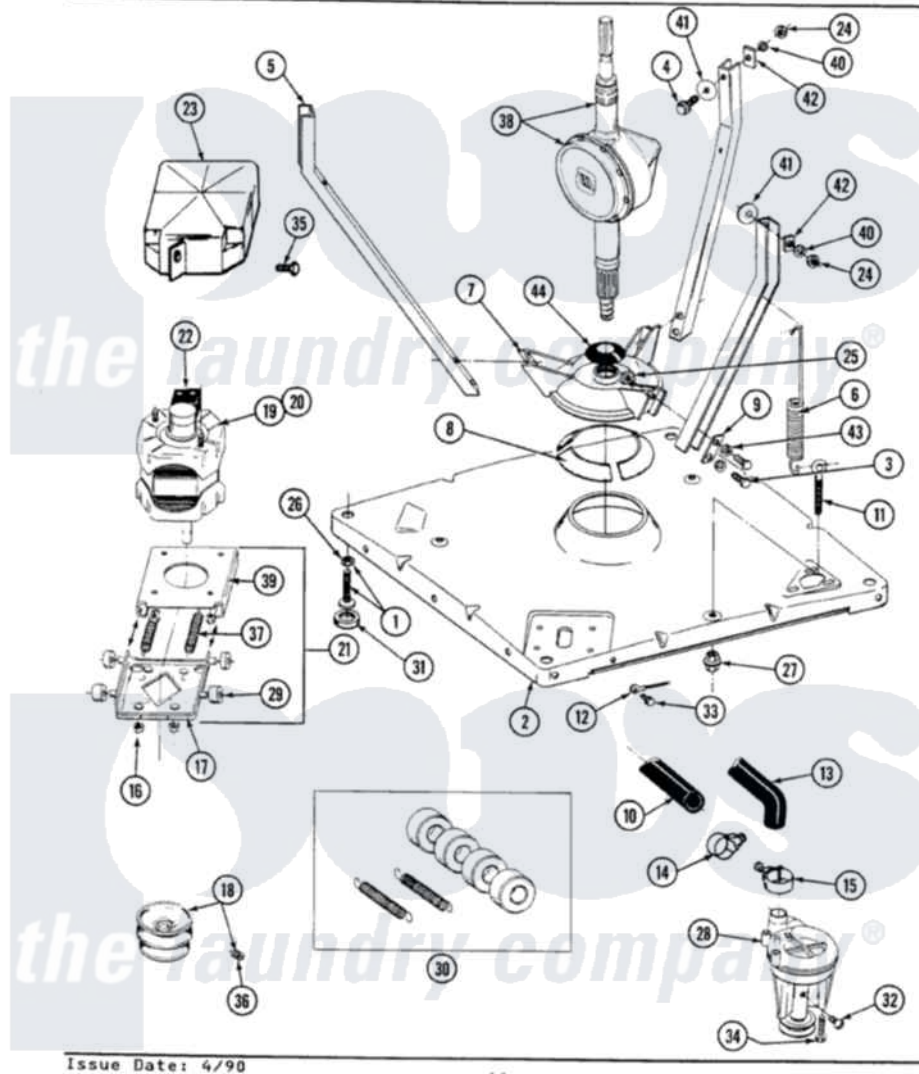

Maytag A8820 01 - BASE, PUMP, MOTOR & COMPONENTS

SECTION: BASE, PUMP, MOTOR & COMPONENTS
 MODEL: ALL MODELS

Maytag Residential Maytag A8820 Washer Parts Parts Diagram 01 - BASE, PUMP, MOTOR & COMPONENTS
 Click on the part number to view part

Item	Original Part Number	Replaced By	Status	Part Description
1	Y302699	22003428		Leg, Adjustable
2	203274			Base With Damper Pads
3	Y015627			Screw- Hex
4	205254	W10175938		Bolt
"	200744	W10175939		Bolt
5	213053			Brace, Tub Part Not Used
6	213054			Centering Spring - 3 Used
7	203725			Damper W/Bolt And Clip
8	203956			Damper Pad Kit
9	213073			Washer, Double Brace
10	214767	22001448		Hose, Pump
11	213120	216416		Bolt, Eye/Centering Spring
12	204807			Ground Wire, Supp. Plte To Top Cover
13	213045			Hose, Outer Tub Part Not Used
14	200461	285655		Clamp, Hose