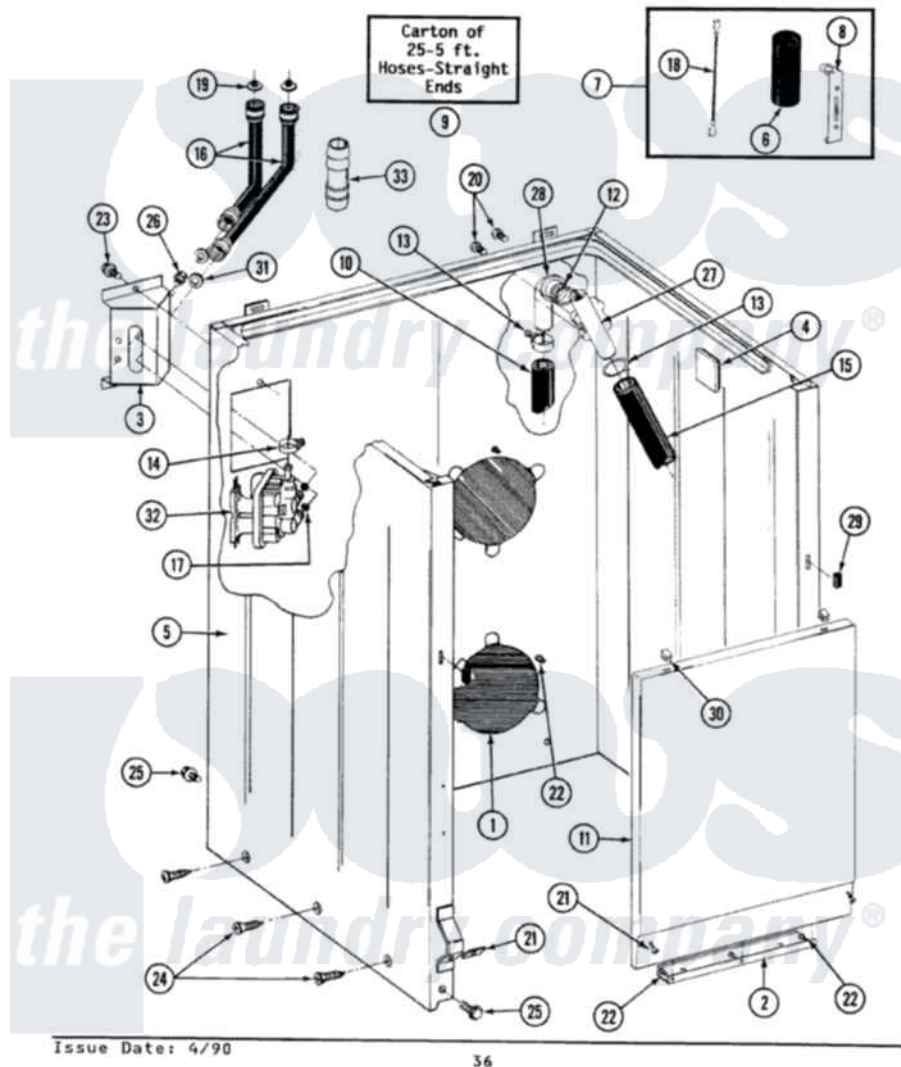

Maytag A8820 02 - CABINET, WATER VALVE, HOSES & FRNT PANEL

SECTION: CABINET, WATER VALVE, HOSES & FRONT PANEL
 MODEL: ALL MODELS

Maytag Residential Maytag A8820 Washer Parts Parts Diagram 02 - CABINET, WATER VALVE, HOSES & FRNT PANEL

Click on the part number to view part

Item	Original Part Number	Replaced By	Status	Part Description
1	211878		Not Available	PLATE, ACCESS
2	213846			Guard, Belt
3	214812	22002361		Bracket, Water Valve
4	215058			Pad, Cabinet Bumper
5	203319	22203319		Cabinet
6	Y200832			Capacitor
7	206103			Capacitor Kit
8	211149			Clip, Capacitor
9	202861	202860		Inlet Hose Assembly
10	215279	22003410		Hose, Drain
"	Y059149			(7/8" I.D. CARTON OF 50 FT.)
"	216017			Hose, Drain
11	212998		Not Available	PANEL, FRONT (WHT)
12	214765			Gasket, Siphon Break
13	200908	285655		Clamp, Hose

"	200461	285655	Clamp, Hose
14	201575		Clamp, Hose
15	214767	22001448	Hose, Pump
16	205828	202860	Inlet Hose Assembly
"	202860		Inlet Hose Assembly
"	200681	21001467	Hose- 10'
"	200672	76314	Hose, Inlet 6 Ft. Hose With Elbow
"	200688	76314	Hose, Inlet 6 Ft. Hose With Elbow
17	214337	96160	Screen
18	203237		No.17 Wire With Terminal
19	200961	12001413	Strainer And Washer Kit
20	Y014874		Screw, Idler Arm And Sleeve
21	204439		Screw And Fstner Assembly
22	211294	90767	Screw, 8A X 3/8 HeX Washer Head Tapping
23	212276	W10116760	Screw
24	213007		Xfor Cabinet See Cabinet, Back
25	213121	3400111	Screw, 12-14 X 5/8
"	213122	27001200	Screw
26	Y313561		Screw----NA
27	206638		Siphon Break
28	214764	208847	Elbow
"	Y216016	W10116738	Elbow
29	214376	22002331	Spacer, Front Panel
30	212982	22001650	Fastener, Spring
31	Y013783		Washer, Inlet Hose
32	205613		Water Valve
33	Y216015		Coupling, Hose