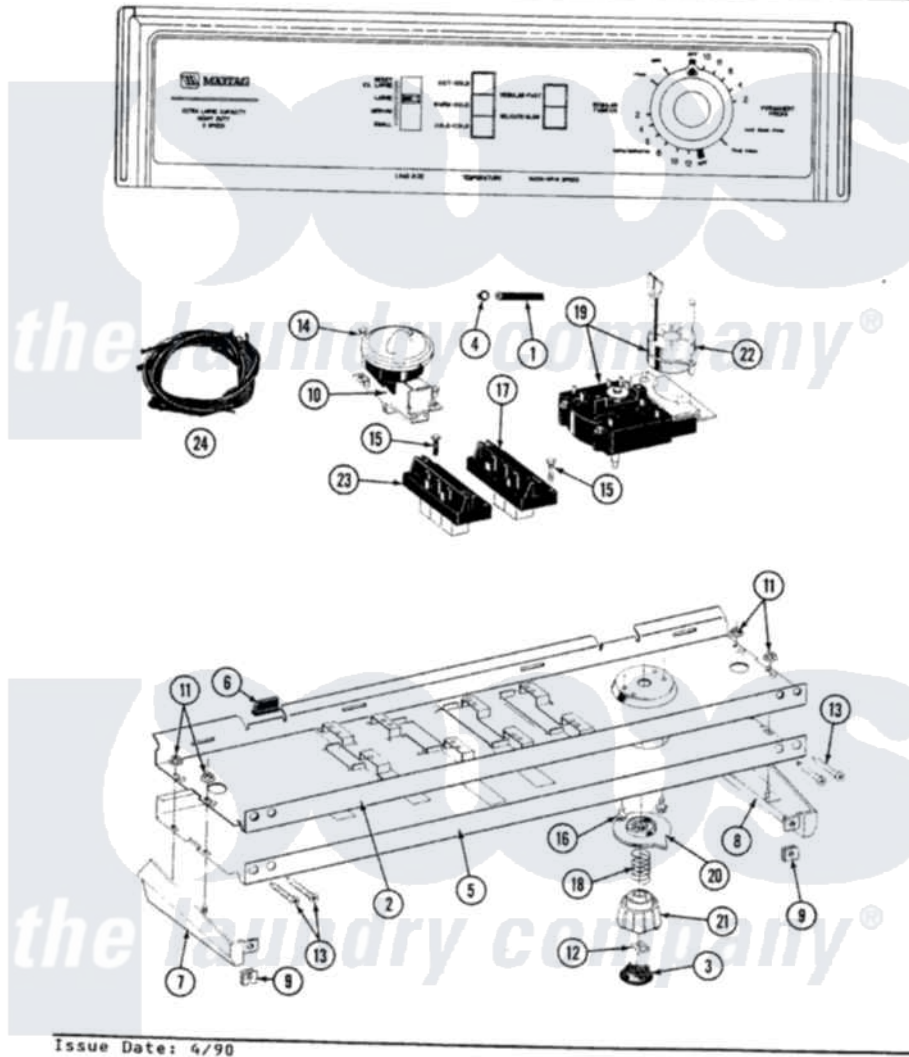

# Maytag A8820 04 - CONTROL PANEL

SECTION: CONTROL PANEL  
 MODEL: A8800 A8820 A8840

Issue Date: 4/90

18

Maytag [Residential Maytag A8820 Washer Parts](#) Parts Diagram 04 - CONTROL PANEL  
 Click on the part number to view part

Item	Original Part Number	Replaced By	Status	Part Description
1	212942	<a href="#">22001619</a>		Tube, Water Level Switch
2	<a href="#">214809</a>			Back Up Plate
3	215821		Not Available	CAP, KNOB
4	410296	<a href="#">596669</a>		Clamp, Manifold
5	208115		Not Available	FACIA A8840/8820
"	<a href="#">207391</a>			Control Panel
6	<a href="#">214897</a>			Pad, Control Panel
7	207215		Not Available	END CAP LH
8	207216		Not Available	END CAP RH
9	<a href="#">214894</a>			Fastener, End Cap
10	<a href="#">207360</a>			Infinite Level Press Switch
11	<a href="#">214872</a>			Palnut, End Cap Note: Nut, Lamp Holder
12	<a href="#">211605</a>			Bezel, Timer Dial
13	<a href="#">210932</a>			Screw, No.8 X 9/16 Ctsk Note: Screw, Inlet Duct
14	211168	<a href="#">W10139210</a>		Screw, 8-18 X 5/16

15	213117	<a href="#">67006908</a>	Screw, Ice Rack
16	213966	<a href="#">3400014</a>	Screw
17	<a href="#">207370</a>		Speed Control Switch - 2 Butto
18	<a href="#">211065</a>		Spring, Index Wheel
19	207374	Not Available	TIMER
"	208120	Not Available	TIMER
20	215827	Not Available	TIMER DIAL SKIRT
21	<a href="#">215828</a>		Knob, Timer
22	205033	<a href="#">22205033</a>	Motor- Tim
23	207368	Not Available	TEMP CONTROL SWITCH - 3 BUTTON
"	207367	Not Available	TEMP CONTROL SWITCH - 4 BUTTON
24	207384	Not Available	WIRE HARNESS
"	207381	Not Available	WIRE HARNESS