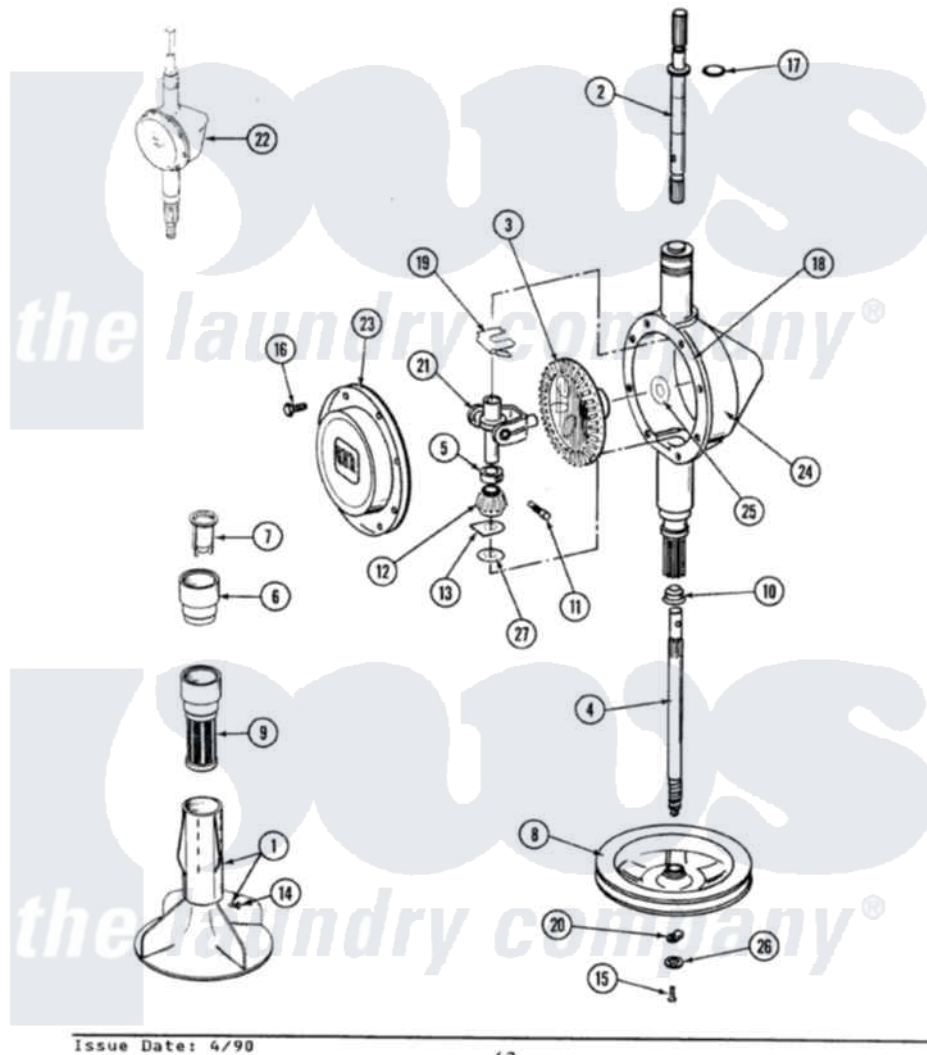

Maytag A8820 05 - ORBITAL TRANSMISSION

SECTION: ORBITAL TRANSMISSION
MODEL: ALL MODELS

Issue Date: 4/90

42

Maytag [Residential Maytag A8820 Washer Parts](#) Parts Diagram 05 - ORBITAL TRANSMISSION
Click on the part number to view part

Item	Original Part Number	Replaced By	Status	Part Description
1	207228			Agitator W/Lock Screw
2	207153	6-2097820		Kit- Shaft
3	206713	6-2067130		Gear- Beve
4	215410	12001450		Ctr Shaft W/Collar Andkeeper-Dp
5	215415		Not Available	COLLAR, LOWER
6	215721			Dispensing Cap
7	215733			Dispensing Cup
8	211059	6-2301530		Pulley
9	207426			Lint Filter Deep
10	206602	207843		Lip Seal Repair Kit
11	Y206629			Pin, Collar
12	215401	W10221114		Pinion
13	215395			Plate, Clutch
14	206478		Not Available	SCREW & WASHER FOR AGITATOR
15	211375	681582		Screw

16	215417	Not Available	SCREW, TRANSMISSION COVER
17	210690		Seal, Rubber
18	Y058700	675652	Adhesive
19	215581		Spring, Agitator Shaft
20	211089		Lug, Stop Pulley
21	206685	6-2066850	Yoke
22	206707	6-2097750	Trans Dee
23	206628		Cover, Transmission
24	206624	6-2097750	Trans Dee
25	215394		Washer, Bevel Gear
26	211090	22003555	Washer, Stop Lug
27	211483	6-2114830	Washer- SP