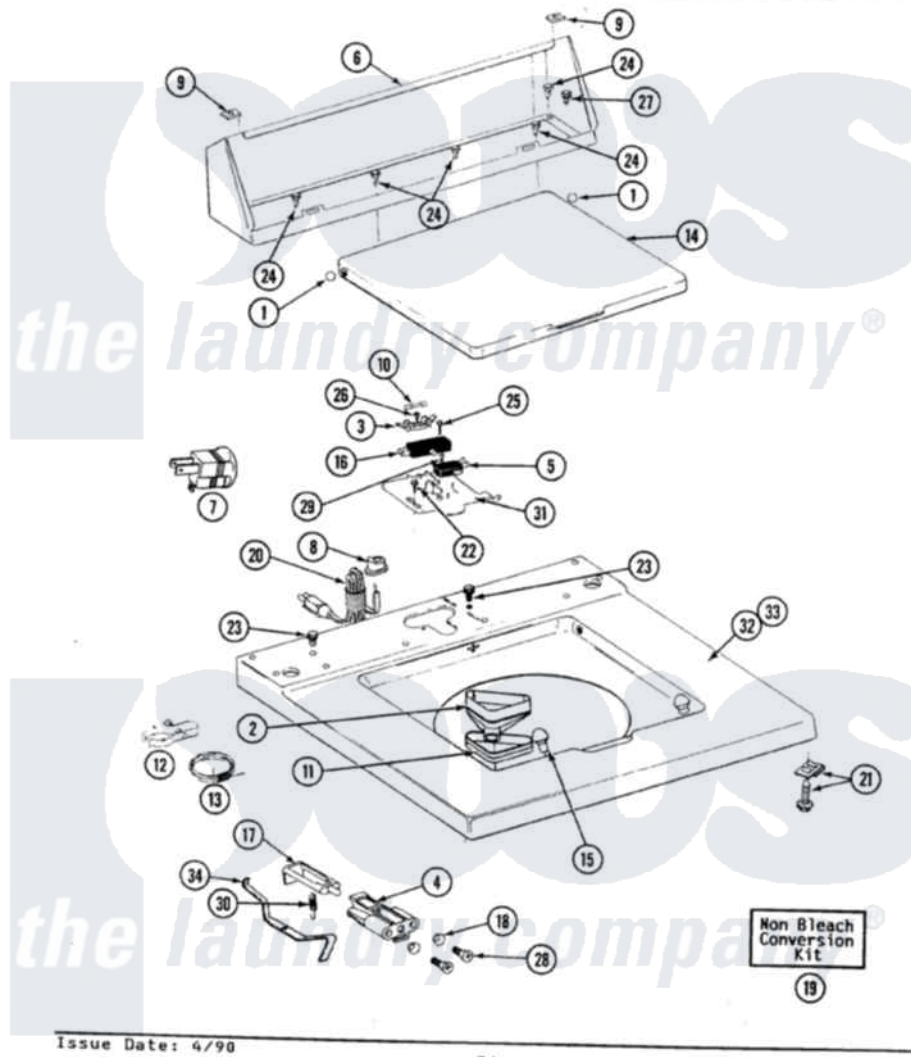

# Maytag A8820 06 - TOP COVER, CONSOLE & LID SWITCH

SECTION: TOP COVER, CONSOLE & LID SWITCH  
 MODEL: ALL MODELS

Issue Date: 4/98

34

Maytag Residential Maytag A8820 Washer Parts Parts Diagram 06 - TOP COVER, CONSOLE & LID SWITCH  
 Click on the part number to view part

Item	Original Part Number	Replaced By	Status	Part Description
1	<a href="#">211726</a>			Hinge, Ball Lid
2	<a href="#">215578</a>			Bleach Inlet Almond
"	<a href="#">215577</a>			Bleach Inlet White
3	<a href="#">207167</a>			Block, Fuse
4	216256		Not Available	BRACKET, UNBALANCE
"	214279	<a href="#">204968</a>		Plunger And Bracket Assembly--W
5	<a href="#">207166</a>			Switch, Check
6	<a href="#">205635</a>			Console
"	205635M		Not Available	CONSOLE (HVST WHEAT)
"	205635L		Not Available	CONSOLE (ALM)
7	<a href="#">Y201808</a>			Converter
8	<a href="#">211881</a>			Grommet, Cord Part Not Used-Gas Models Only
9	<a href="#">215075</a>			Fastener, Control Panel To Console
10	207168	<a href="#">22001682</a>		Switch Assembly, Lid W/4amp Fuse