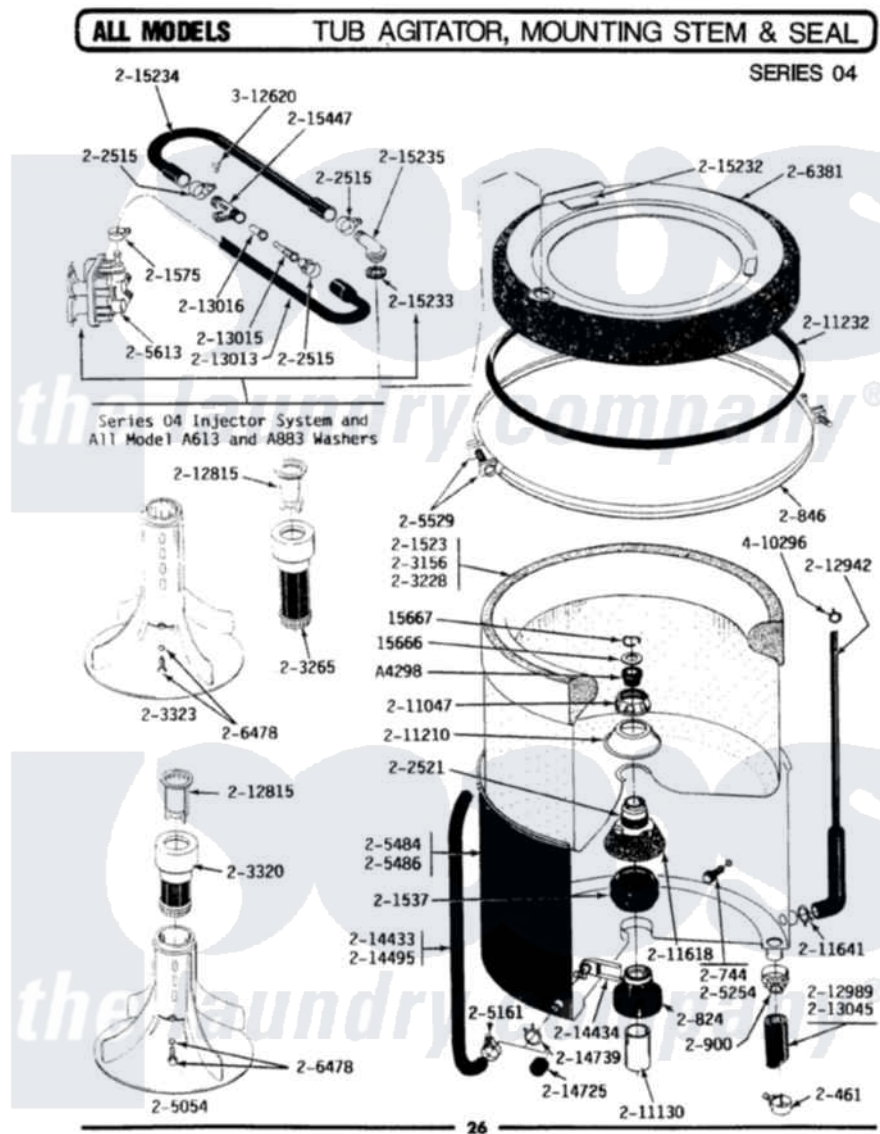

Maytag A883 09 - TUB, AGITATOR, MOUNTING STEM & SEAL

Maytag Residential Maytag A883 Washer Parts Parts Diagram 09 - TUB, AGITATOR, MOUNTING STEM & SEAL
 Click on the part number to view part

Item	Original Part Number	Replaced By	Status	Part Description
1	A04298		Not Available	SEAL, AGITATOR DRIVE SHAFT
2	Y015666			Washer, Retaining -
3	Y015667			Retaining Ring
NI	Y054867			Washer, Lock
5	200744	W10175939		Bolt
6	200824	6-2040130		Tub Bearin
7	200846			Clamp - Tub Cover
8	200900	616099		Clamp
9	201537	6-2095720		Mounting S
10	201575			Clamp, Hose
11	202515	596669		Clamp, Manifold
12	202521	6-2095720		Mounting S
13	203228		Not Available	TUB, INNER PART NOT USED
14	203265			Lint Filter-Dispenser
NI	203323	22004085		Large Agitator

16	204012	6-2095720	Mounting S
17	204013	6-2040130	Tub Bearin
18	205161	489503	Clamp
NI	205254	W10175938	Bolt
"	205484		Tub, Outer Part Not Used
21	205529		Nut And Bolt Kit For Tub Clam
22	205613		Water Valve
23	206381	Not Available	TUB COVER
24	206478	Not Available	SCREW & WASHER FOR AGITATOR
25	206683	206680	Water Injector Assembly
26	211047	6-2110472	Nut- Clamp
27	211100		Washer, Outer Tub
28	211130		Bearing Liner, Tub Bearing
29	211210		Washer, Clamping Nut
NI	211232		Seal, Tub Cover
31	211618	22001423	Set Screw, Mounting Stem
NI	211641		Clamp, 1-1/16"
33	212815	Not Available	DISPENSER CUP
34	212942	22001619	Tube, Water Level Switch
35	213013		Hose, Injector
36	213015		Nozzle, Injector
37	213016	216201	Nozzle
38	213045		Hose, Outer Tub Part Not Used
39	213057	22213057	Sleeve- In
40	214433		Tube, Inlet Part Not Used
41	214434		Spout, Deflector
42	214725		Cap For Spout-Outer Tub
43	214739	596669	Clamp, Manifold
44	214875	285655	Clamp, Hose
45	215232		Bumper, Unbalance
46	215233		Seal For Injector Tube
47	Y215234		Hose, Injector Fill
NI	215235		Tube, Injector
50	215447		Sleeve For Injector
51	Y310632	1163839	Screw
52	312620		Screw, Sems
53	410296	596669	Clamp, Manifold