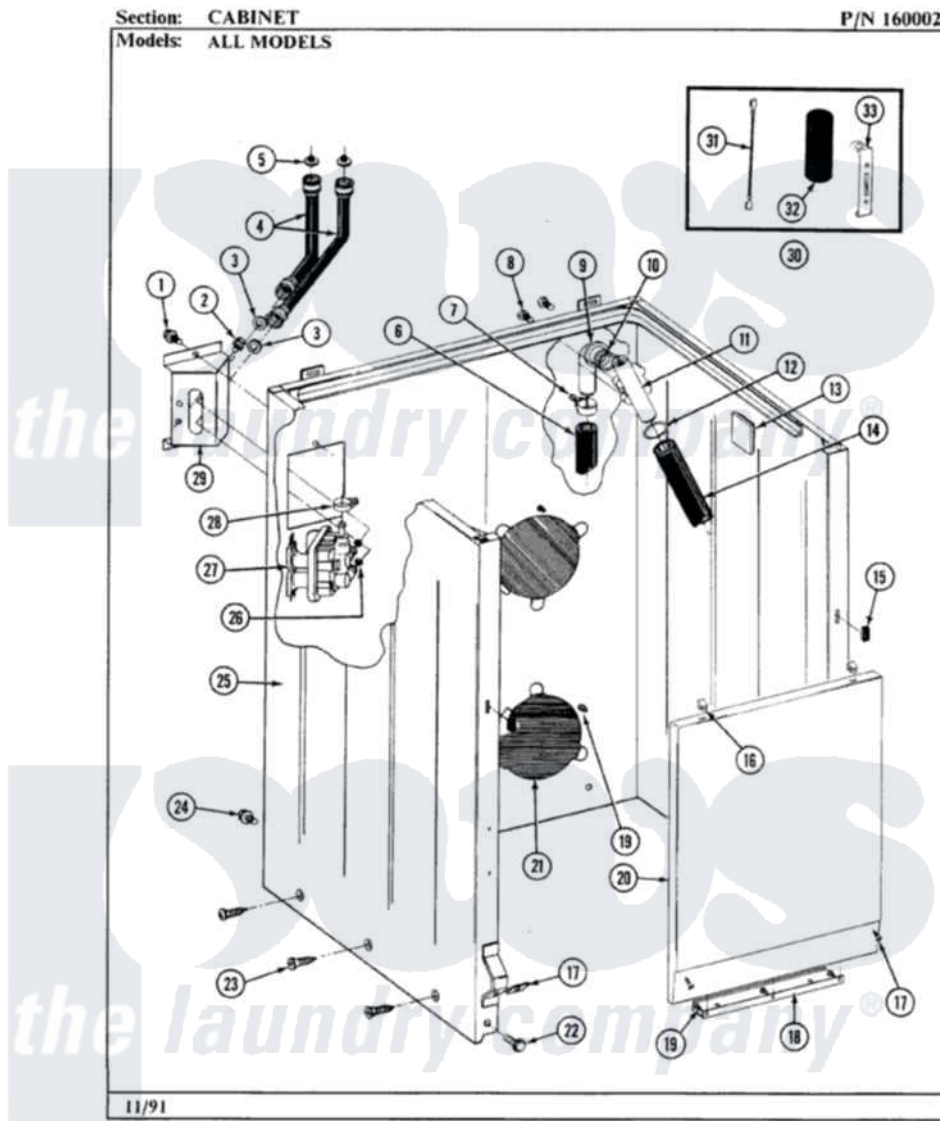

# Maytag A884 02 - CABINET

16

Maytag [Residential Maytag A884 Washer Parts](#) Parts Diagram 02 - CABINET  
Click on the part number to view part

Item	Original Part Number	Replaced By	Status	Part Description
1	212276	<a href="#">W10116760</a>		Screw
2	<a href="#">Y313561</a>			Screw---NA
3	<a href="#">Y013783</a>			Washer, Inlet Hose
4	<a href="#">202860</a>			Inlet Hose Assembly
5	200961	<a href="#">12001413</a>		Strainer And Washer Kit
6	215279	<a href="#">22003410</a>		Hose, Drain
7	200461	<a href="#">285655</a>		Clamp, Hose
8	<a href="#">Y014874</a>			Screw, Idler Arm And Sleeve
9	214764	<a href="#">208847</a>		Elbow
10	<a href="#">214765</a>			Gasket, Siphon Break
11	<a href="#">206638</a>			Siphon Break
12	200461	<a href="#">285655</a>		Clamp, Hose
13	<a href="#">215058</a>			Pad, Cabinet Bumper
14	214767	<a href="#">22001448</a>		Hose, Pump
15	214376	<a href="#">22002331</a>		Spacer, Front Panel
16	212982	<a href="#">22001650</a>		Fastener, Spring

17	<a href="#">204439</a>		Screw And Fstner Assembly
18	<a href="#">213846</a>		Guard, Belt
19	211294	<a href="#">90767</a>	Screw, 8A X 3/8 HeX Washer Head Tapping
20	212998	Not Available	PANEL, FRONT (WHT)
21	211878	Not Available	PLATE, ACCESS
22	213122	<a href="#">27001200</a>	Screw
23	<a href="#">213007</a>		Xfor Cabinet See Cabinet, Back
24	213121	<a href="#">3400111</a>	Screw, 12-14 X 5/8
25	203319	<a href="#">22203319</a>	Cabinet
26	214337	<a href="#">96160</a>	Screen
27	<a href="#">205613</a>		Water Valve
28	<a href="#">201575</a>		Clamp, Hose
29	214812	<a href="#">22002361</a>	Bracket, Water Valve
30	<a href="#">206103</a>		Capacitor Kit
31	<a href="#">203237</a>		No.17 Wire With Terminal
32	<a href="#">Y200832</a>		Capacitor
33	<a href="#">211149</a>		Clip, Capacitor